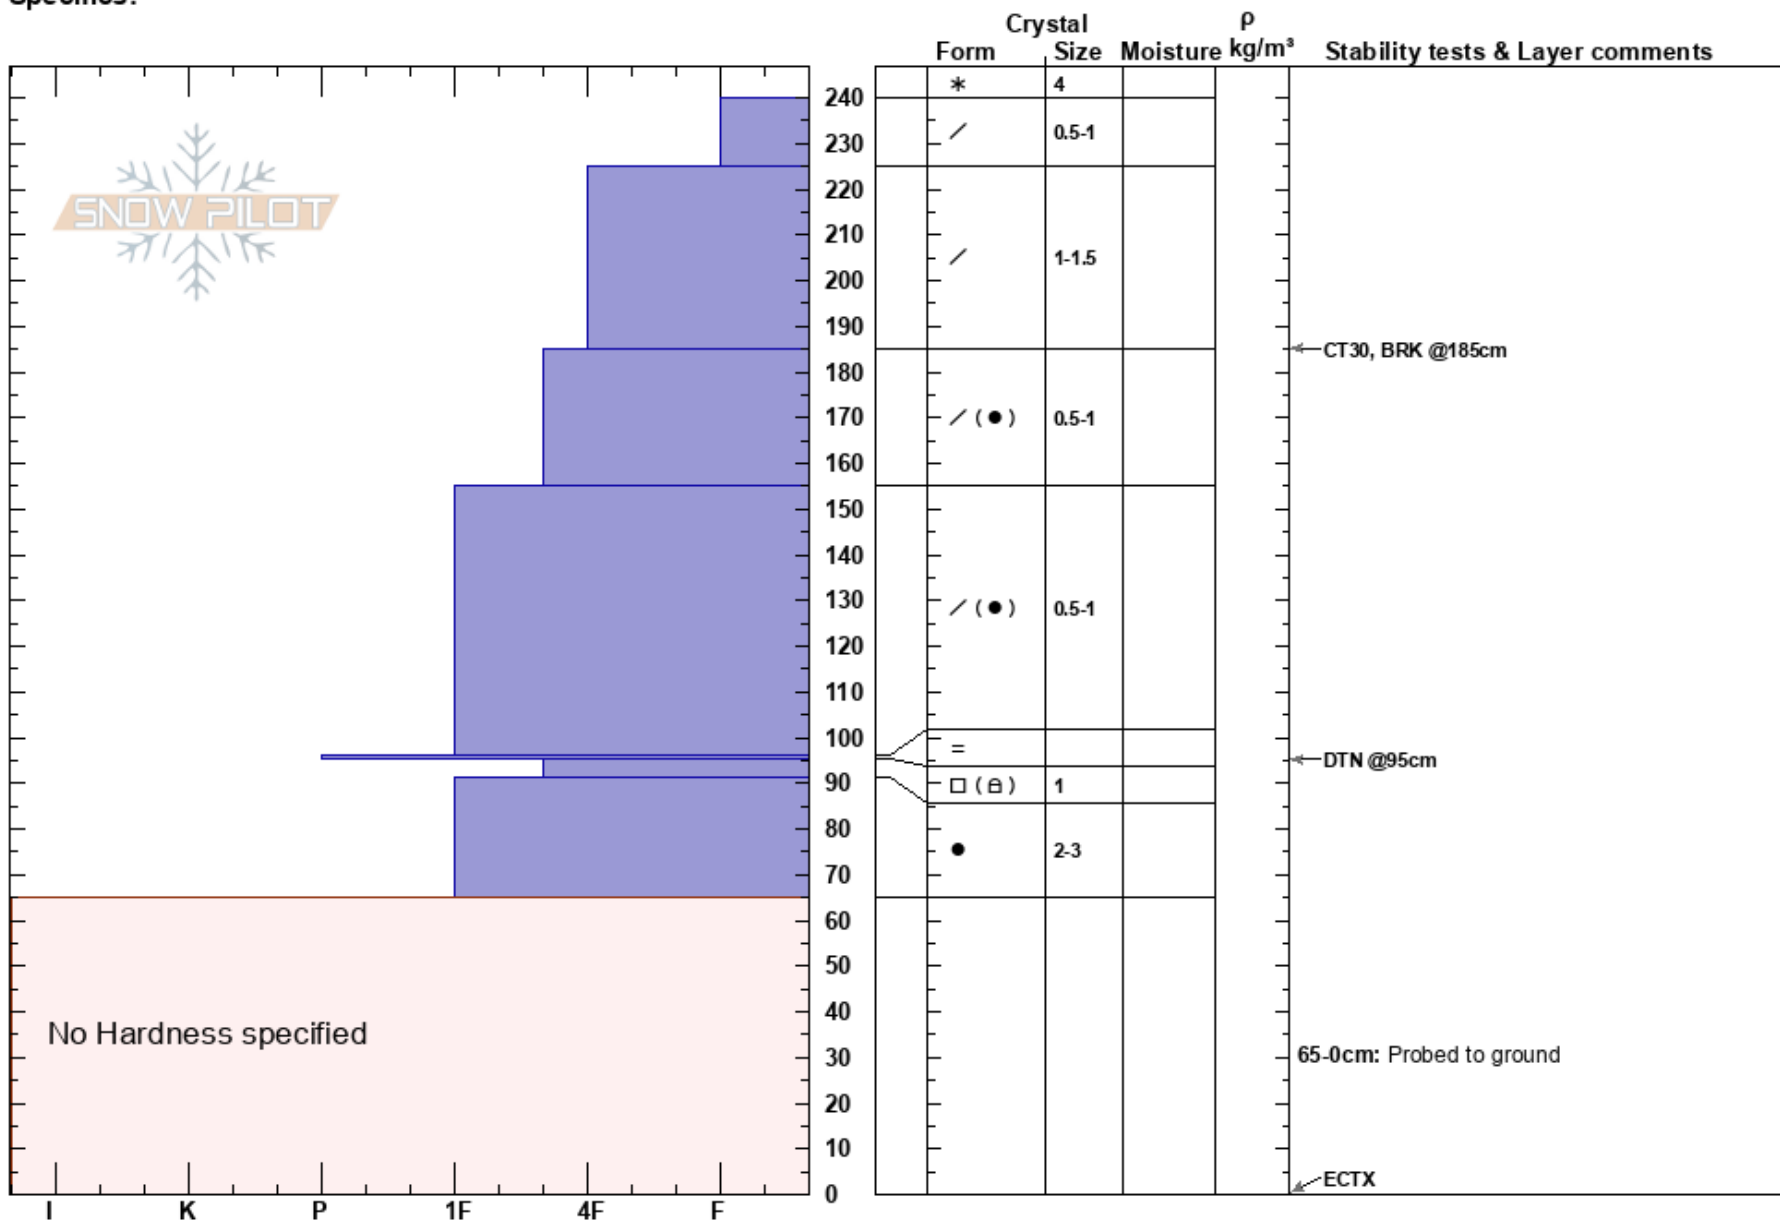

Incline Lake Peak
 Mount Rose
 NV
Elevation: 8940 ft
Aspect: 14°
Specifics:

Steve Reynaud
 01/29/2021 - 11:30am
Co-ord: 39.29862N, -119.94221W
Slope Angle: 22°
Wind Loading: yes

Stability: Good **HS:**240
Air Temperature: 65-0cm: Probed to ground
Sky Cover: BKN
Precipitation: S-1
Wind: SW Light Breeze

Notes: Snowpit dug in BTL terrain. No signs of the buried surface hoar layer and no weakness found on the near crust facets on the previous rain crust. Very little signs of instabilities found today. 3 day storm HST around 130cm, doubling our previous snowpack.