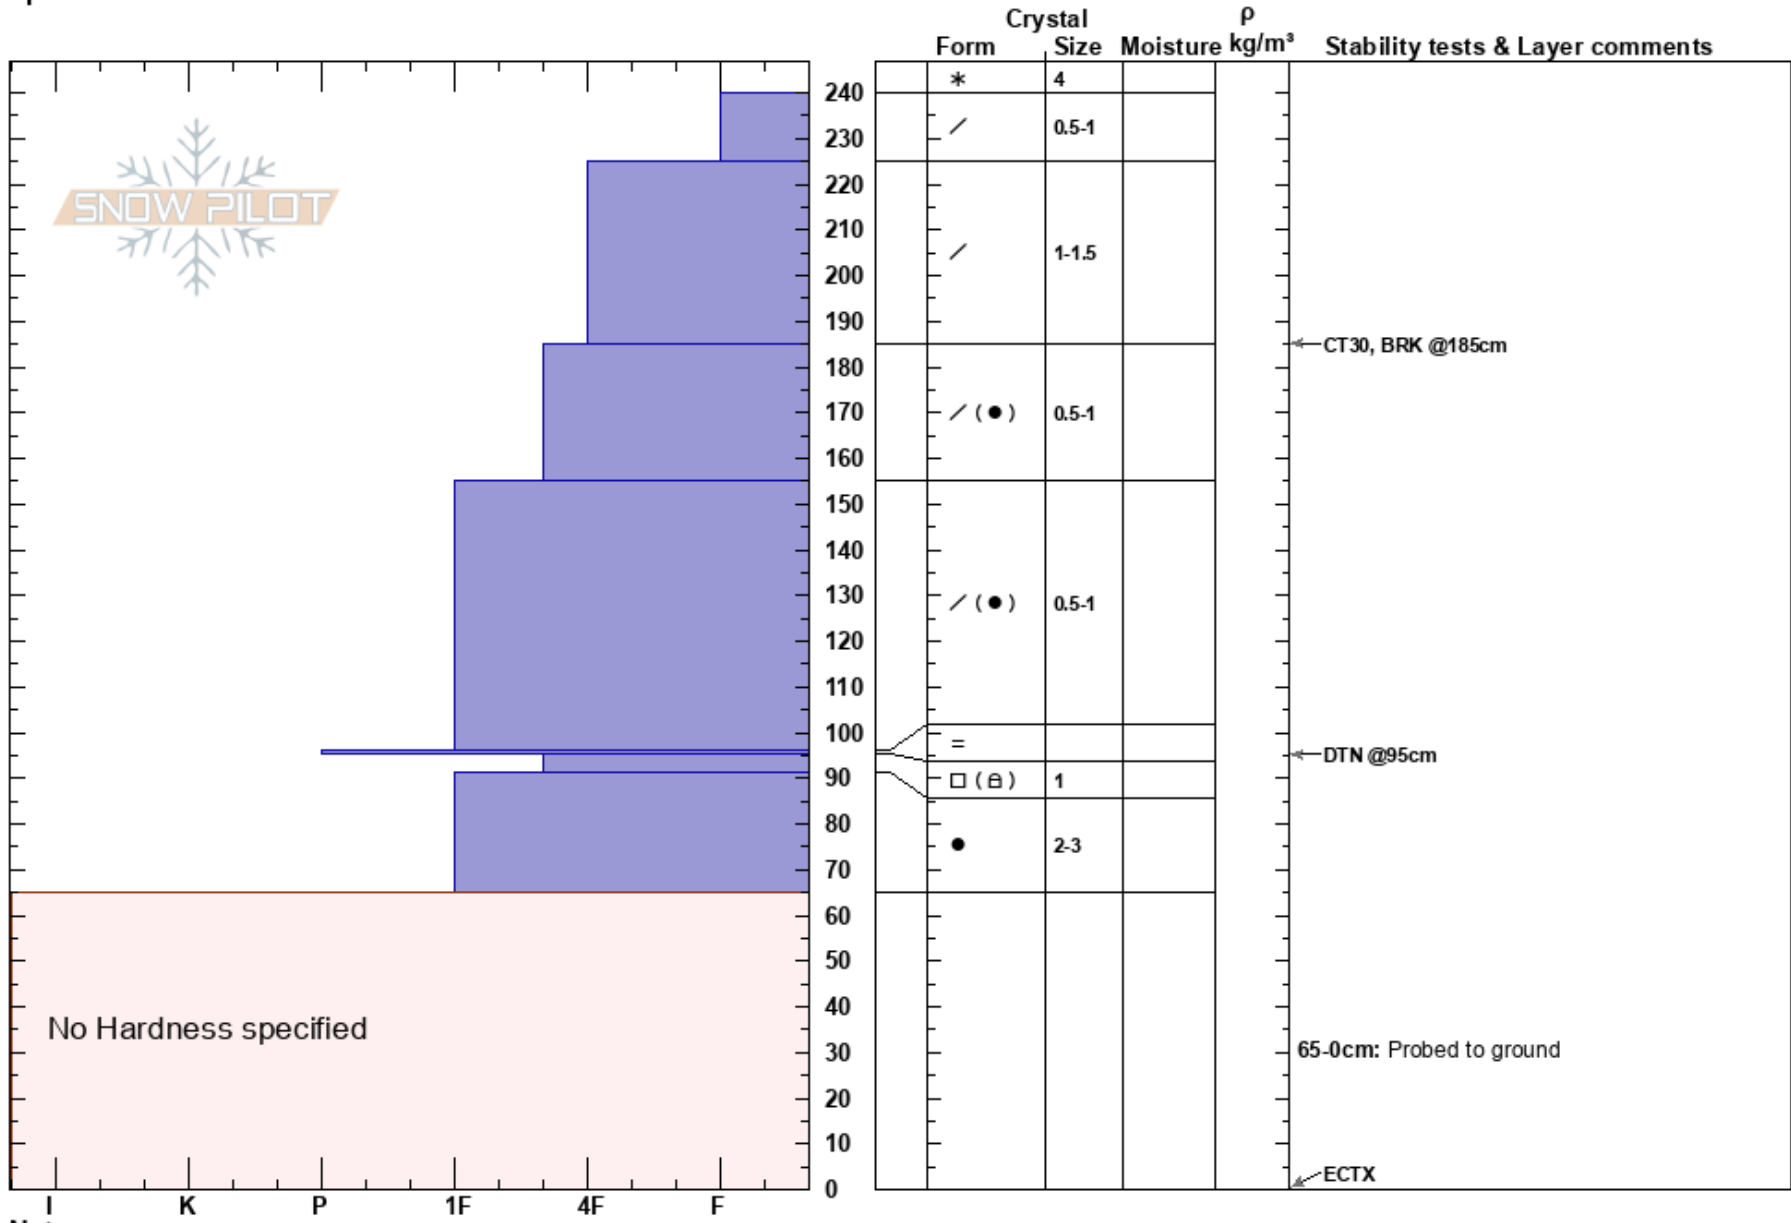

Incline Lake Peak
 Mount Rose
 NV
Elevation: 8940 ft
Aspect: 14°
Specifics:

Steve Reynaud
 01/29/2021 - 11:30am
Co-ord: 39.29862N, -119.94221W
Slope Angle: 22°
Wind Loading: yes

Stability: Good
Air Temperature:
Sky Cover: BKN
Precipitation: S-1
Wind: SW Light Breeze

HS:240
Layer Notes:
 65-0cm: Probed to ground

Notes: Snowpit dug in BTL terrain. No signs of the buried surface hoar layer and no weakness found on the near crust facets on the previous rain crust. Very little signs of instabilities found today. 3 day storm HST around 130cm, doubling our previous snowpack.