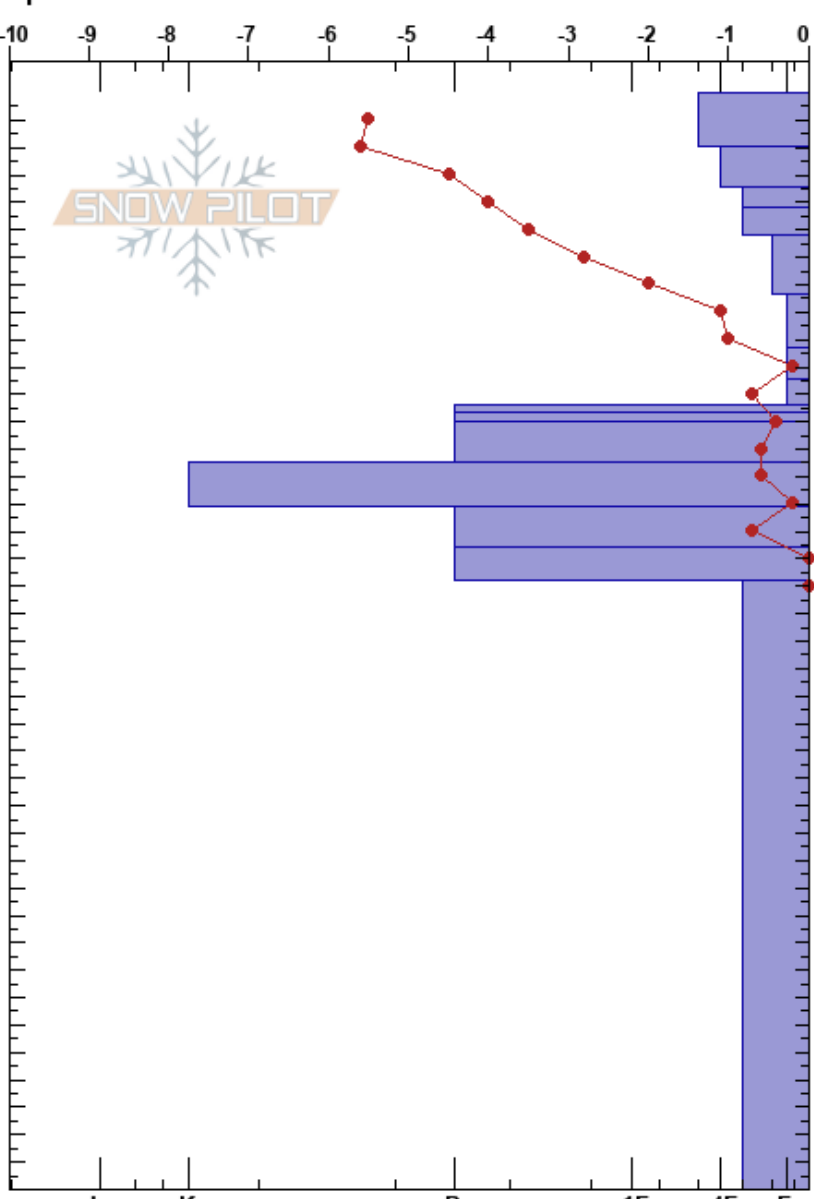

Oddsskarð nálagt skíða
 Austfirðir
 Iceland
 Elevation: 541 m
 Aspect:
 Specifics:

Sævar Guðjónsson
 29/01/2021 - 15:00
 Co-ord: 65.06616N, -13.90925W
 Slope Angle:
 Wind Loading:

Stability: HS:400
 Air Temperature: -5°C PF:35
 Sky Cover: FEW
 Precipitation: NO
 Wind: SW Calm

Layer Notes:

Height (cm)	Crystal		Moisture	ρ kg/m ³	Stability tests & Layer comments
	Form	Size			
0					
10	□	1	D	190	
20	□	0.5		190	← CT17, BRK @20cm
30	/	1	D	200	
40	/	1	D	260	
50	/	1	D	270	
60	/	1	D	250	
70	/	1	D		
80	/	1	D	350	
90	/	1.5	D		
100	/	1	D	340	
110	.	1	D	350	← STM @114cm
120	.	1	D	350	
130	.	1(0.5)	D	350	
140	□	2	D		
150	■	2	D	340	
160	/	1.5	D	460	
170	/	1.5	D		
180	⊕	2.5	W		
190					
200					
210					
220					
230					
240					
250					
260					
270					
280					
290			W		
300					
310					
320					
330					
340					
350					
360					
370					
380					
390					
400					