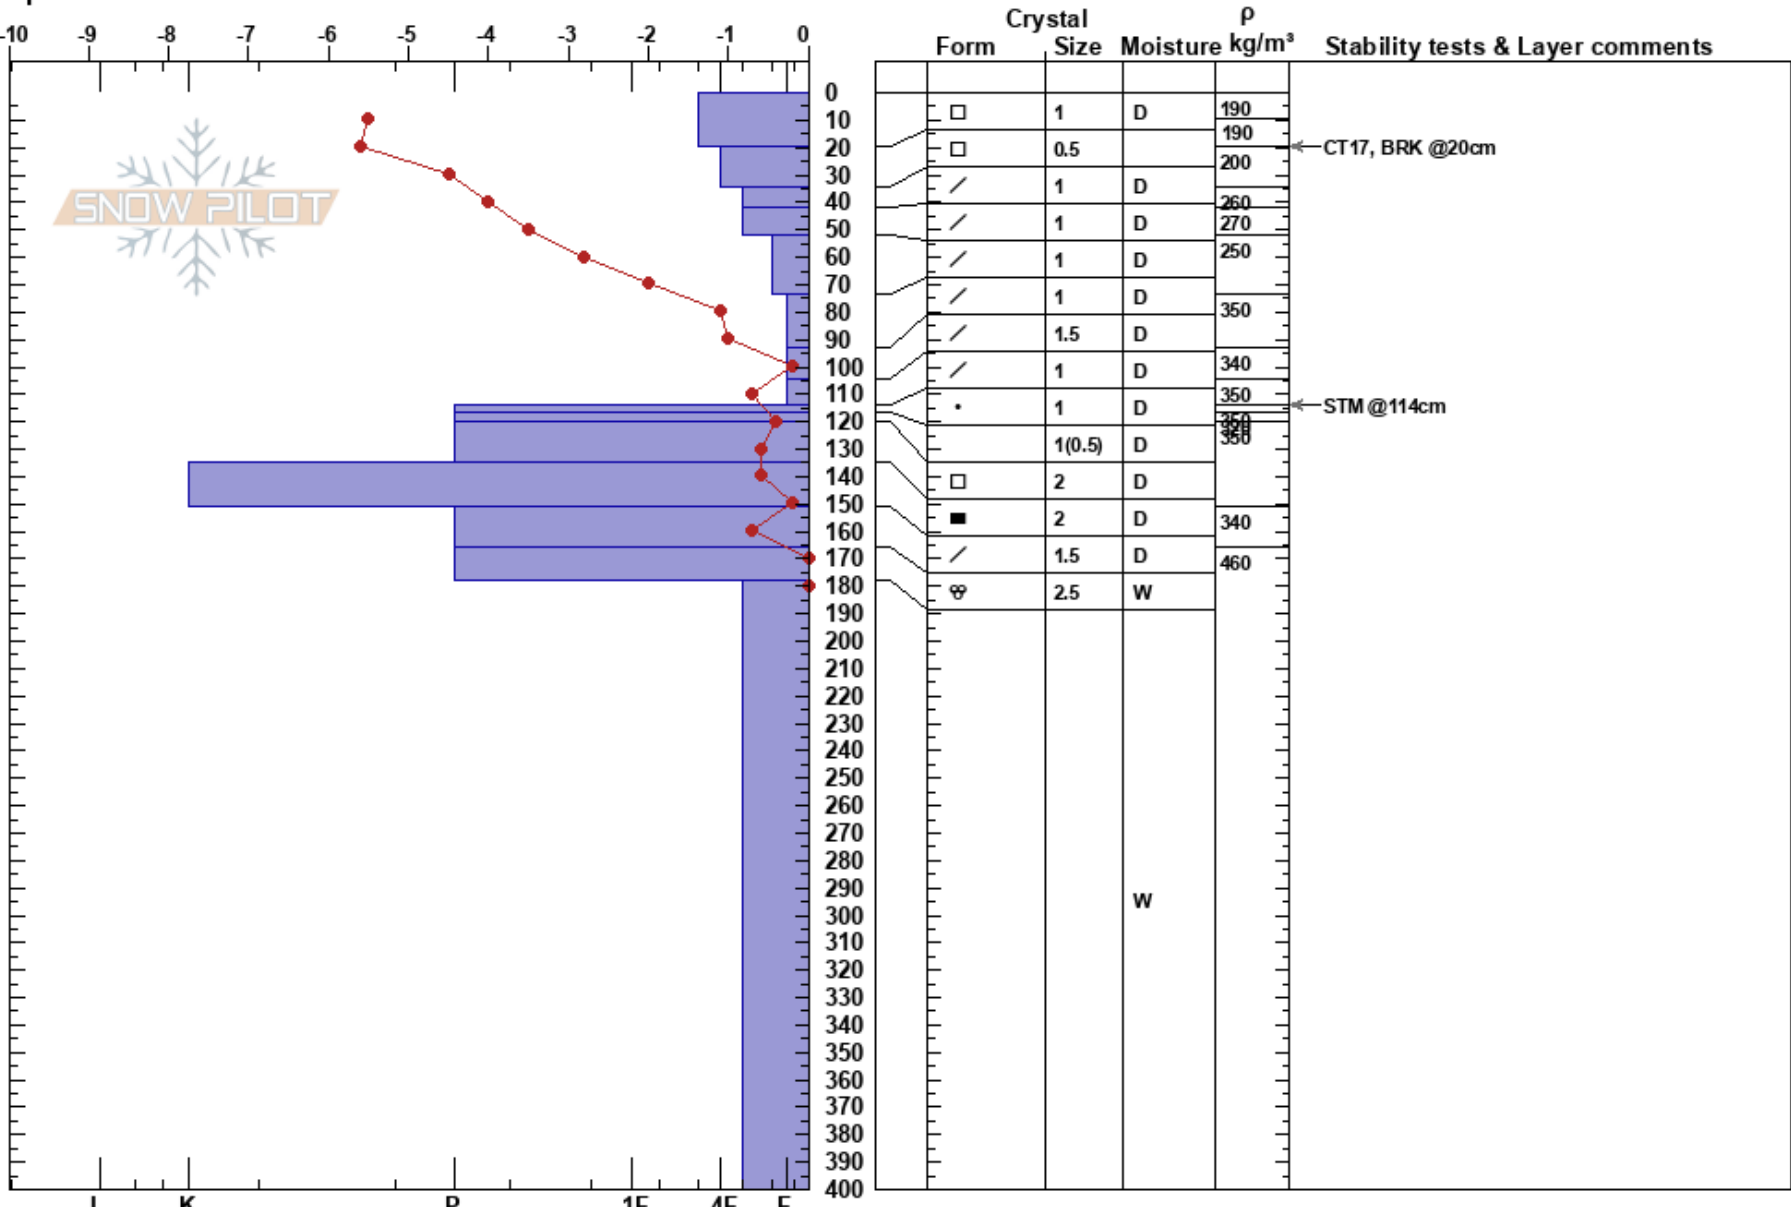

Oddsskarð nálagt skíða
 Austfirðir
 Iceland
 Elevation: 541 m
 Aspect:
 Specifics:

Sævar Guðjónsson
 29/01/2021 - 15:00
 Co-ord: 65.06616N, -13.90925W
 Slope Angle:
 Wind Loading:

Stability: HS:400
 Air Temperature: -5°C PF:35
 Sky Cover: FEW
 Precipitation: NO
 Wind: SW Calm

Layer Notes:

Notes: