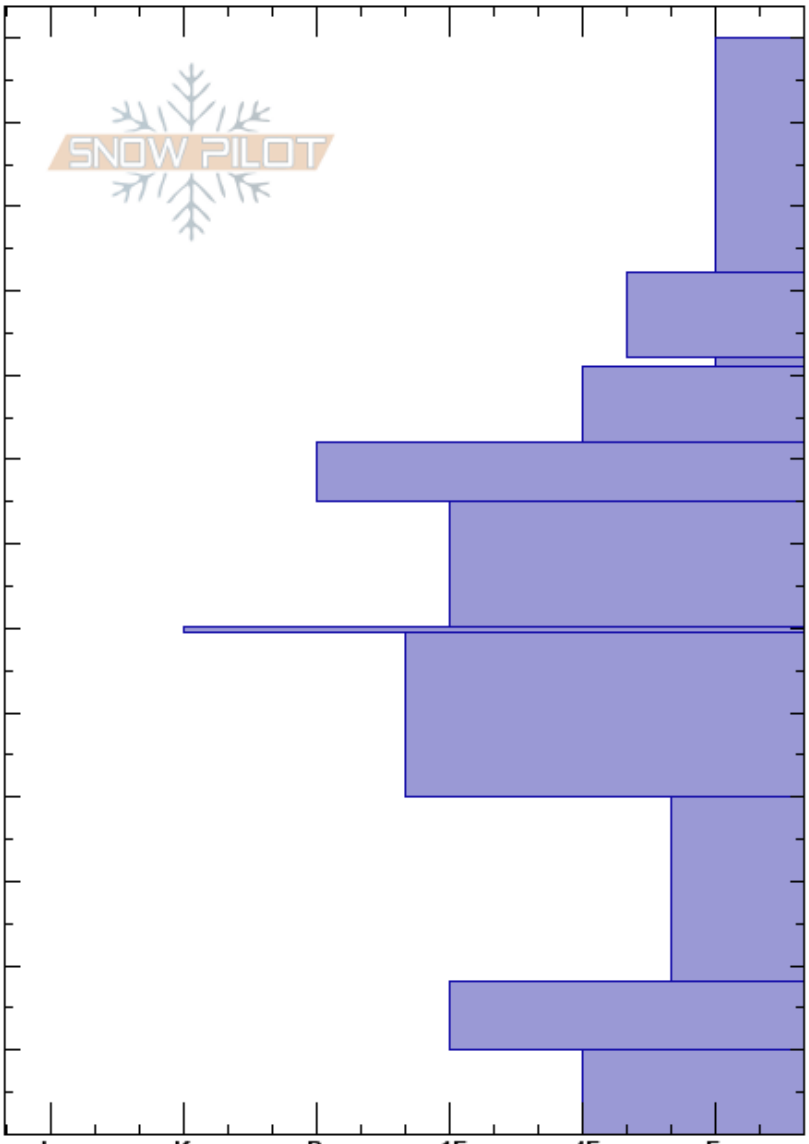

S. end Lionhead Ridge  
 Lionhead Range  
 MT  
 Elevation: 8665 ft  
 Aspect: 25°  
 Specifics: Cracking

Alex Marienthal  
 01/28/2021 - 1:00pm  
 Co-ord: 44.70760N, -111.30610W  
 Slope Angle: 24°  
 Wind Loading: previous

Stability: Fair  
 Air Temperature:  
 Sky Cover: OVC  
 Precipitation: S2  
 Wind: SW Moderate

HS:130  
 Layer Notes:  
 130-102cm:Problematic layer

Height (cm)	Crystal		Moisture	ρ kg/m³	Stability tests & Layer comments
	Form	Size			
130					
120					
110	+				
100	/				← ECTN6 @102cm
90	∨	4-6			← ECTN10 @92cm
80	□	1			
80	⊙⊙				
70	⊖	1			
60	=				← ECTP21 @60cm
50	⊖	1-2			
40					← ECTN23 @40cm
30	∧	2-4			
20					
10	□	2			
0	∧	2-4			