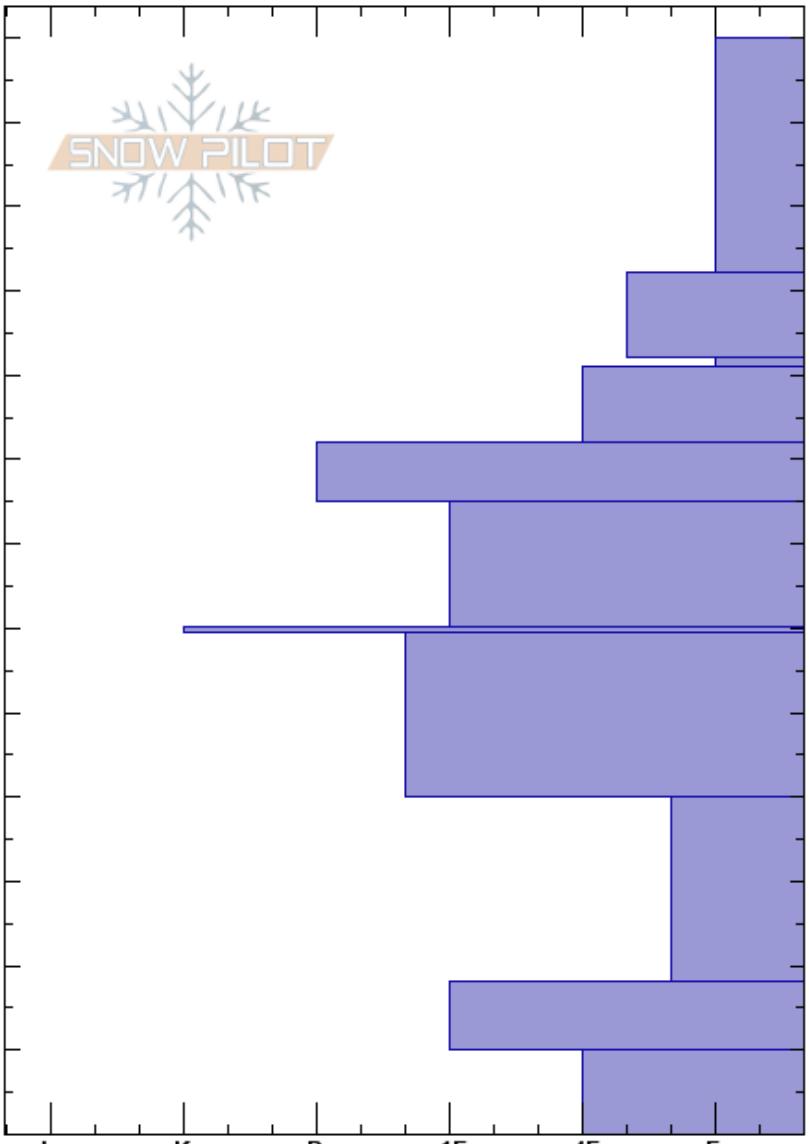

S. end Lionhead Ridge
 Lionhead Range
 MT
Elevation: 8665 ft
Aspect: 25°
Specifics: Cracking

Alex Marienthal
 01/28/2021 - 1:00pm
Co-ord: 44.70760N, -111.30610W
Slope Angle: 24°
Wind Loading: previous

Stability: Fair
Air Temperature:
Sky Cover: OVC
Precipitation: S2
Wind: SW Moderate

HS: 130
Layer Notes:
 130-102cm: Problematic layer

Height (cm)	Crystal		Moisture	ρ kg/m ³	Stability tests & Layer comments
	Form	Size			
130					
120					
110	+				
100	/				← ECTN6 @102cm
90	V	4-6			← ECTN10 @92cm
80	□	1			
80	⊙⊙				
70	⊖	1			
60	=				← ECTP21 @60cm
50	⊖	1-2			
40					← ECTN23 @40cm
30	^	2-4			
20					
10	□	2			
0	^	2-4			