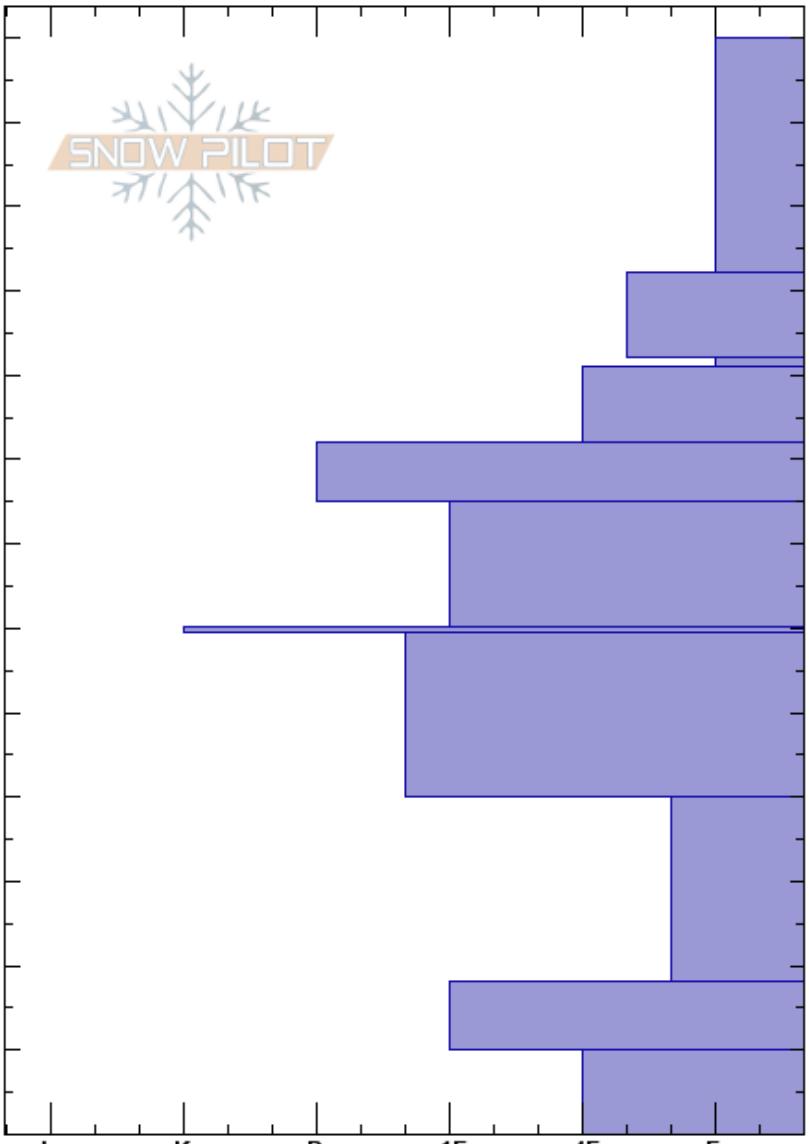

S. end Lionhead Ridge  
 Lionhead Range  
 MT  
 Elevation: 8665 ft  
 Aspect: 25°  
 Specifics: Cracking

Alex Marienthal  
 01/28/2021 - 1:00pm  
 Co-ord: 44.70760N, -111.30610W  
 Slope Angle: 24°  
 Wind Loading: previous

Stability: Fair  
 Air Temperature:  
 Sky Cover: OVC  
 Precipitation: S2  
 Wind: SW Moderate

HS:130  
 Layer Notes:  
 130-102cm:Problematic layer

Height (cm)	Crystal		Moisture	$\rho$ kg/m <sup>3</sup>	Stability tests & Layer comments
	Form	Size			
130					
120					
110	+				
100	/				←ECTN6 @102cm
90	V	4-6			←ECTN10 @92cm
80	□	1			
80	⊙⊙				
70	⊖	1			
60	=				←ECTP21 @60cm
50	⊖	1-2			
40					←ECTN23 @40cm
30	^	2-4			
20					
10	□	2			
0	^	2-4			