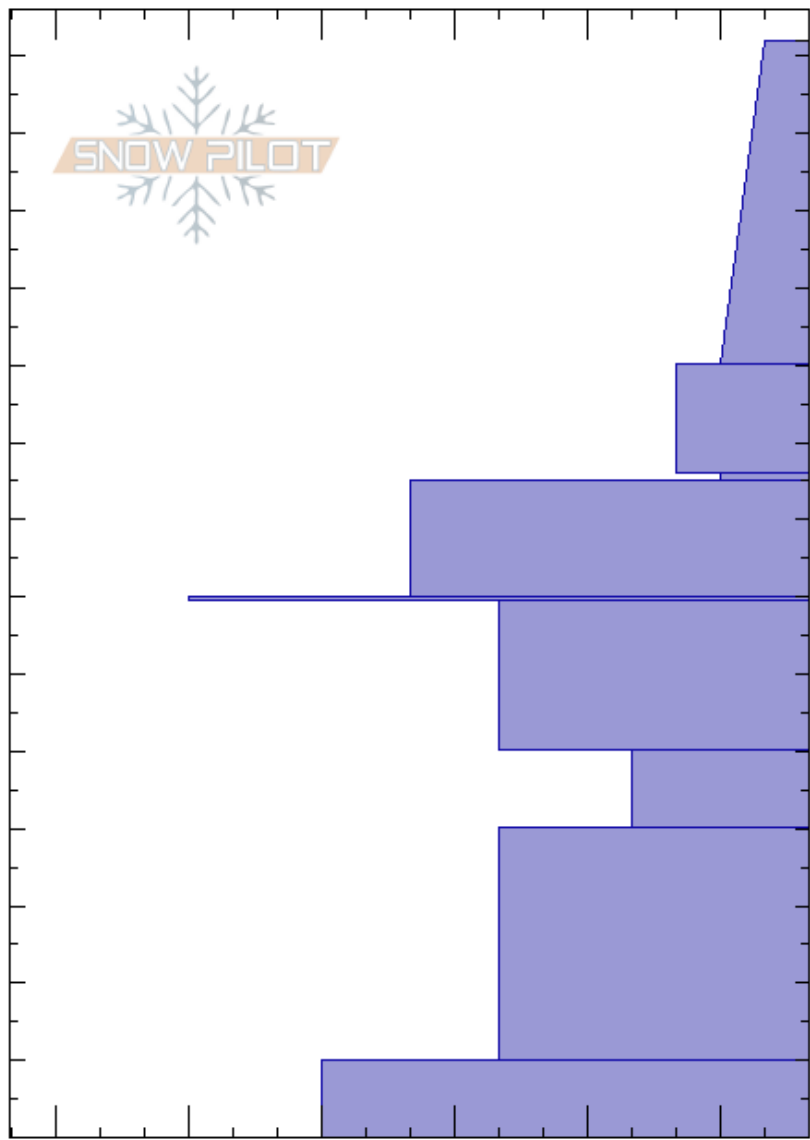

Lionhead WxStation
 Lionhead Range
 MT
 Elevation: 8740 ft
 Aspect: 308°
 Specifics:

Alex Marienthal
 01/28/2021 - 11:15am
 Co-ord: 44.71008N, -111.32451W
 Slope Angle: 22°
 Wind Loading: no

Stability: Fair
 Air Temperature: -6°C
 Sky Cover: OVC
 Precipitation: S2
 Wind: SW Moderate

HS:142
 Layer Notes:
 86-85cm: Problematic layer

Crystal Form	Crystal Size	Moisture	ρ kg/m ³	Stability tests & Layer comments
+				
□	0.5			
V (∅)				← ECTN15 @86cm
•				
=				
⊖	1-2			
^	2-4			
□	2-3			
⊙				← ECTX