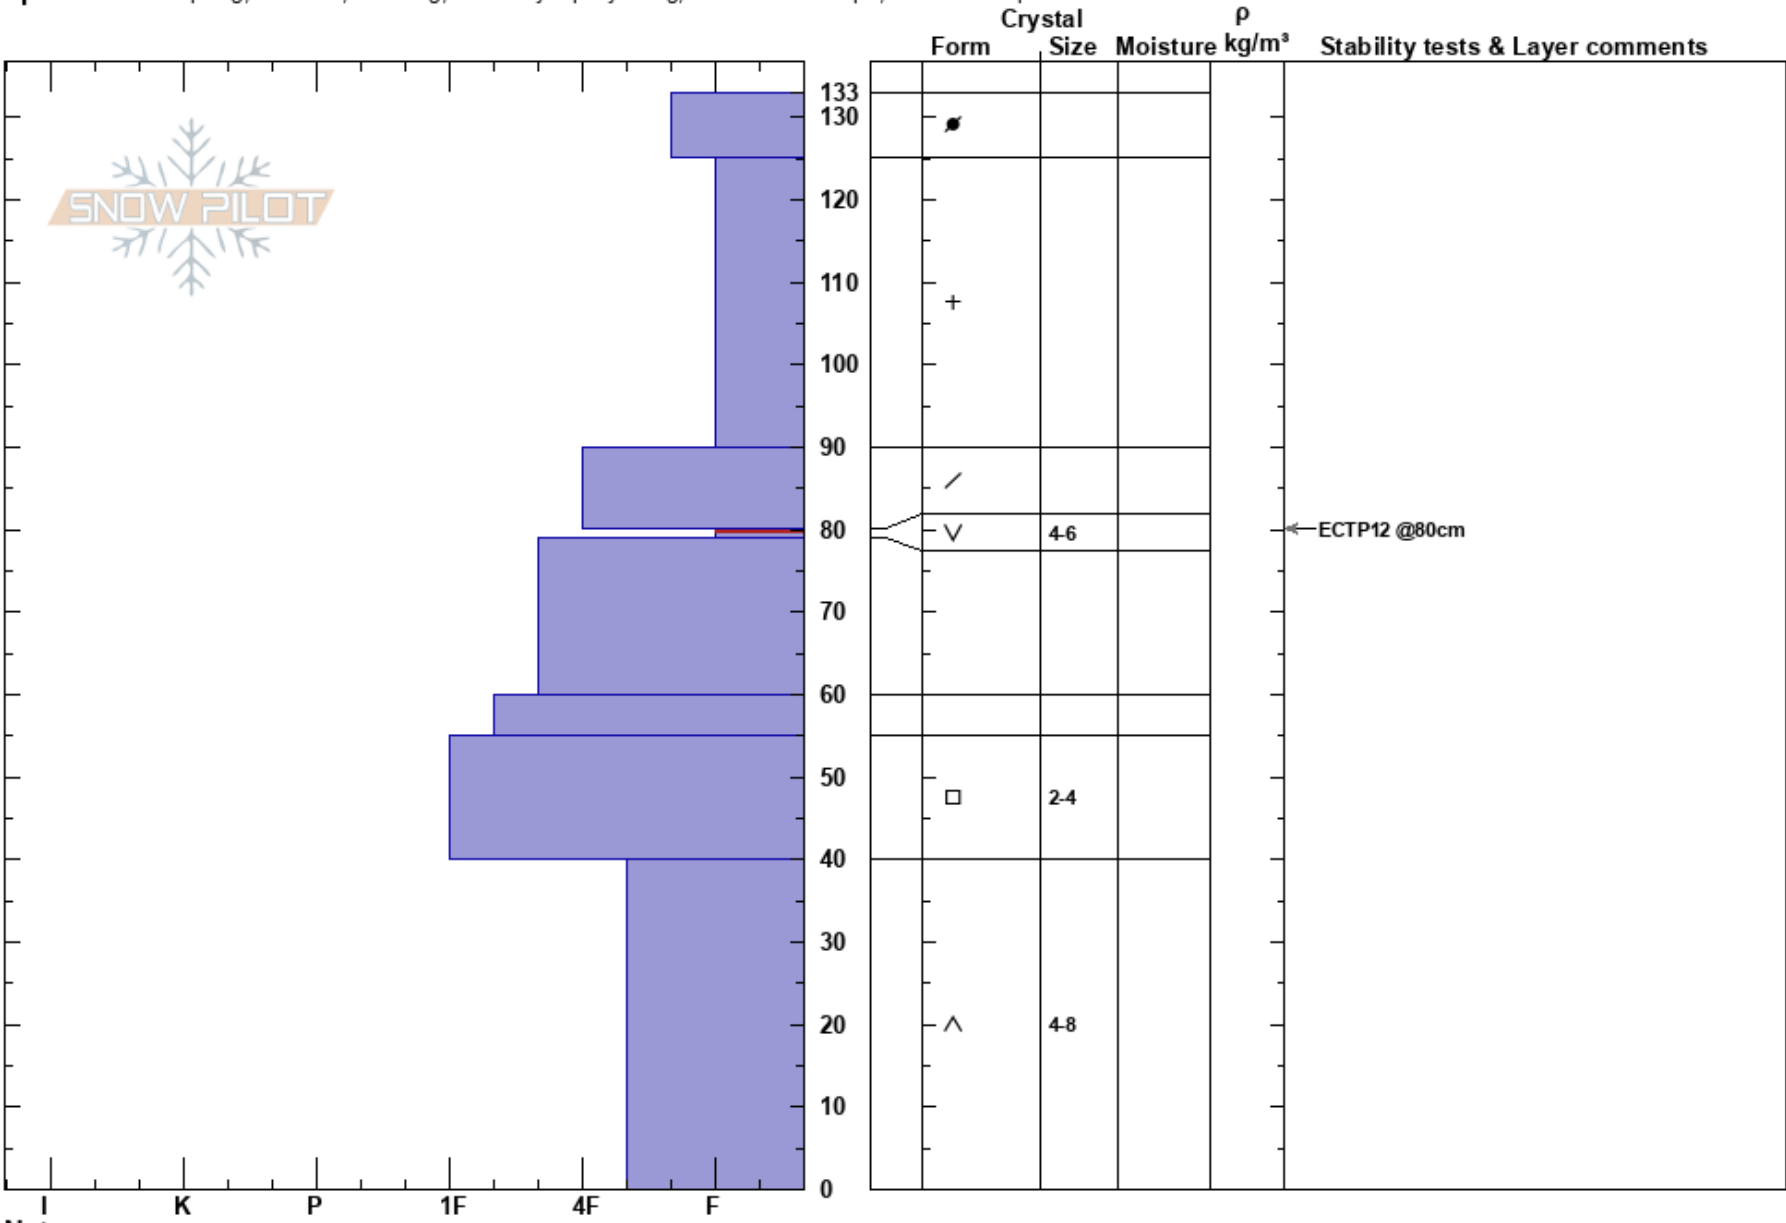

Bacon Rind Upper Mdw
 Madison Range-S
 MT
 Elevation: 8768 ft
 Aspect: 60°
 Specifics: Collapsing, localized; Cracking; Instability rapidly rising; Ski tracks on slope; We skied slope

Doug Chabot-Admin
 01/28/2021 - 11:00am
 Co-ord: 44.95824N, -111.09924W
 Slope Angle: 25°
 Wind Loading: yes

Stability: **HS:133**
 Air Temperature: -6°C
 Sky Cover: OVC
 Precipitation: S2
 Wind: S Moderate
 PF:133 80-79cm:Problematic layer

Notes: