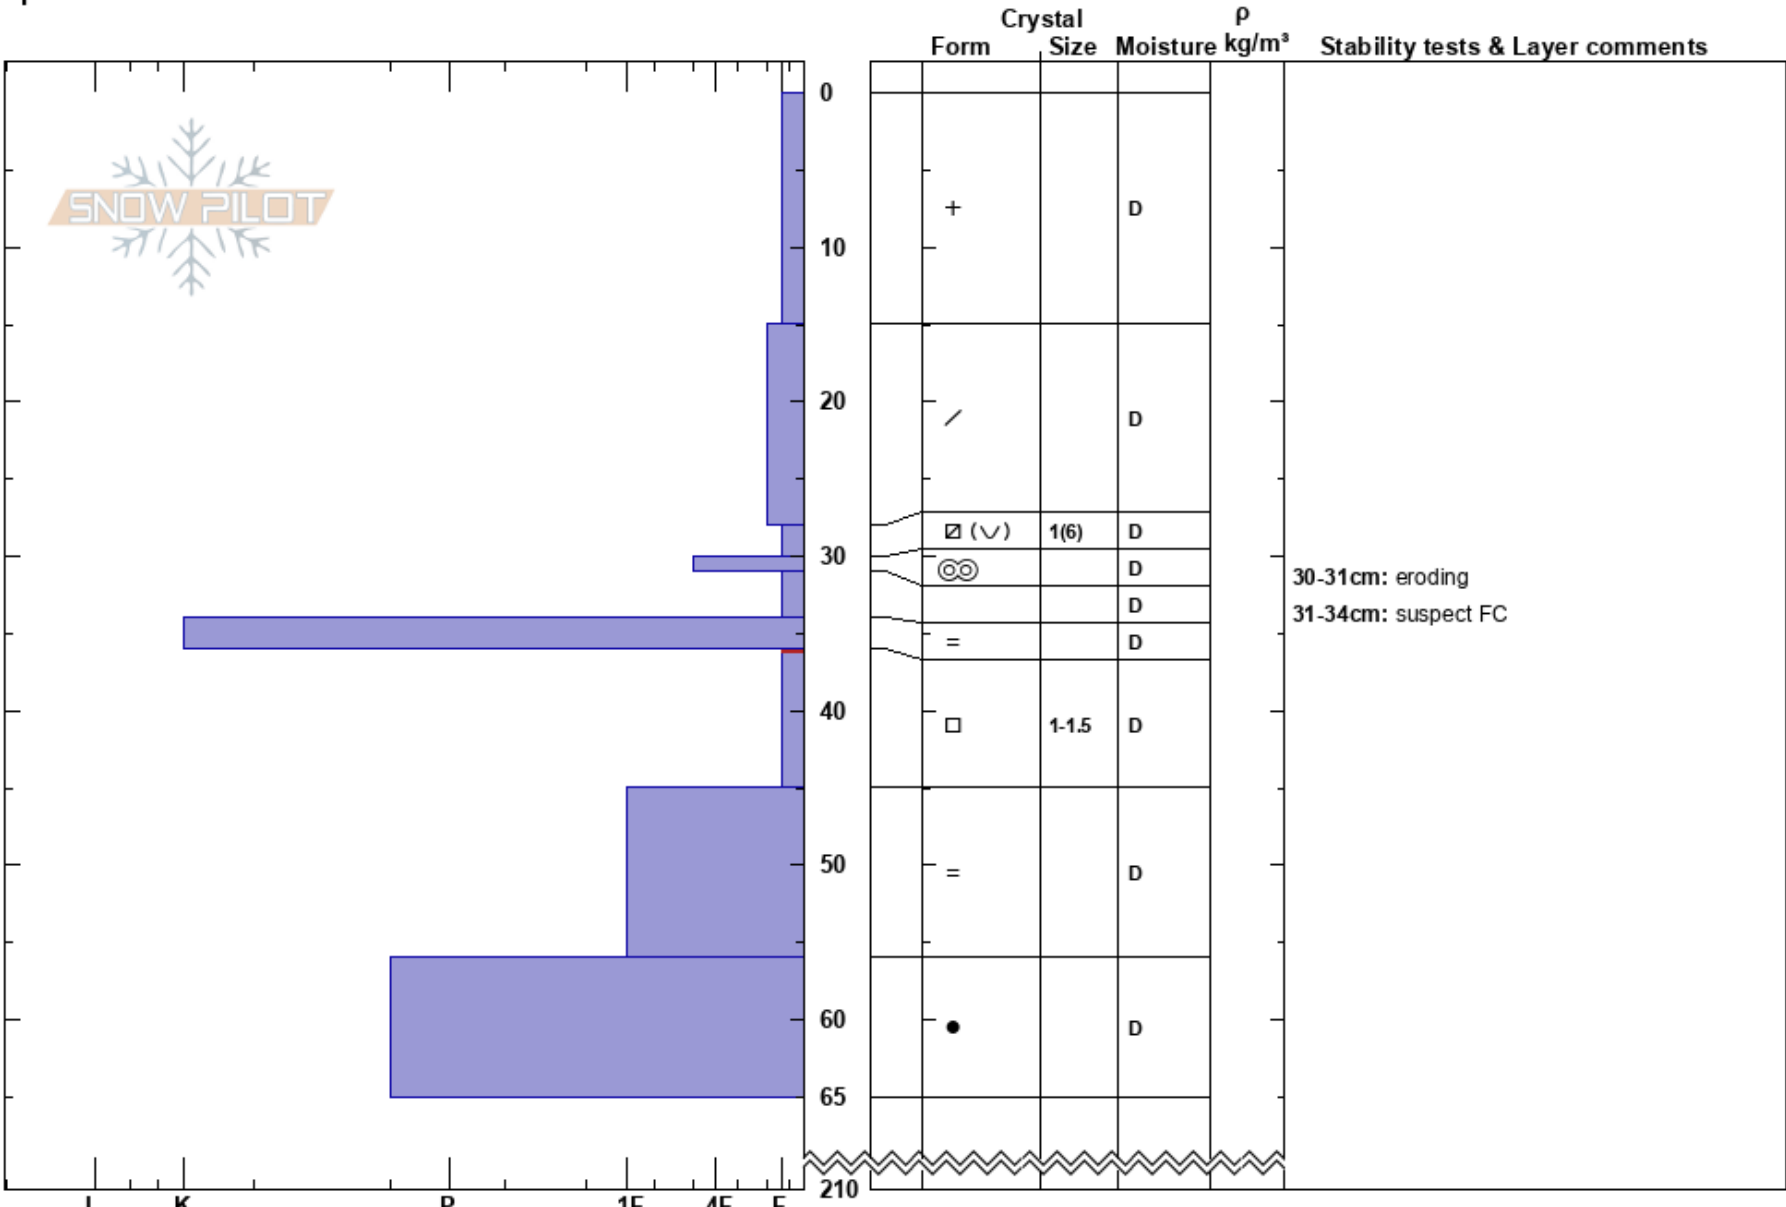

SH Meadow, Doctor Cree
 Central Cascades, East WA
 Elevation: 6343 ft
 Aspect:
 Specifics:

Hirshberg Josh
 01/28/2021 - 11:00am
 Co-ord: 10T 659488W 5271778N
 Slope Angle: 0°
 Wind Loading: no

Stability:
 Air Temperature:
 Sky Cover: BKN
 Precipitation:
 Wind: Calm

HS:210
 PS: 25
 30-31cm: eroding
 31-34cm: suspect FC
 36-45cm: Problematic layer

Notes: