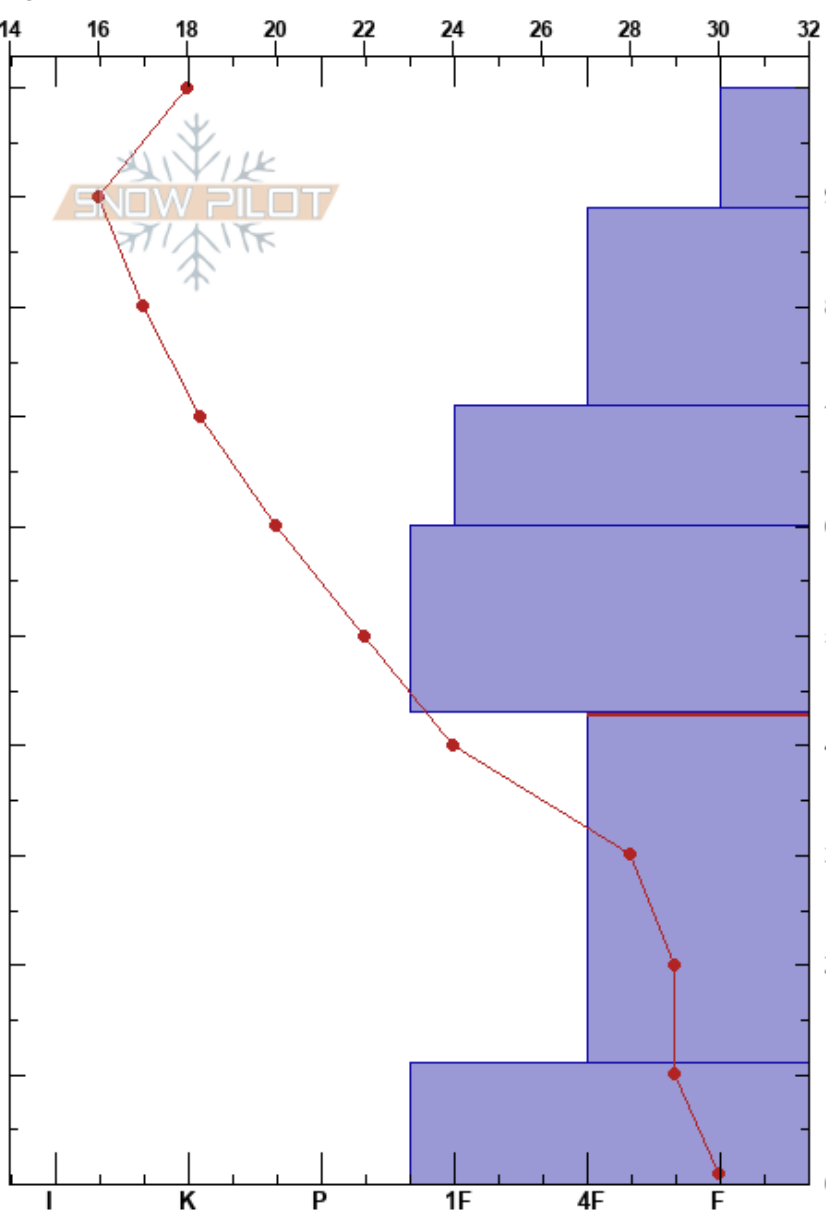

Blackmore Meadow
 Gallatin Range-N
 MT
 Elevation: 8687 ft
 Aspect: 340°

Weston Petty
 01/28/2021 - 12:50pm
 Co-ord: 45.44733N, -110.98732W
 Slope Angle: 33°
 Wind Loading: yes

Stability: **HS:100**
 Air Temperature: 22°F **PF:82** 43-11cm:Problematic layer
 Sky Cover: BKN **PS:38**
 Precipitation: S-1
 Wind: SW Light Breeze

Specifics: Ski tracks on slope; We skied slope

Form	Crystal Size	Moisture	ρ kg/m ³	Stability tests & Layer comments
/	0.5			
/ (Δ)	0.5(3)	D		
□	0.5	D		
⊖	1	D		
□	2	D		
∧	2-3	D		← STH @45cm
∧ (○)	3-5(3)	D		↙ ECTX ↘ CTN