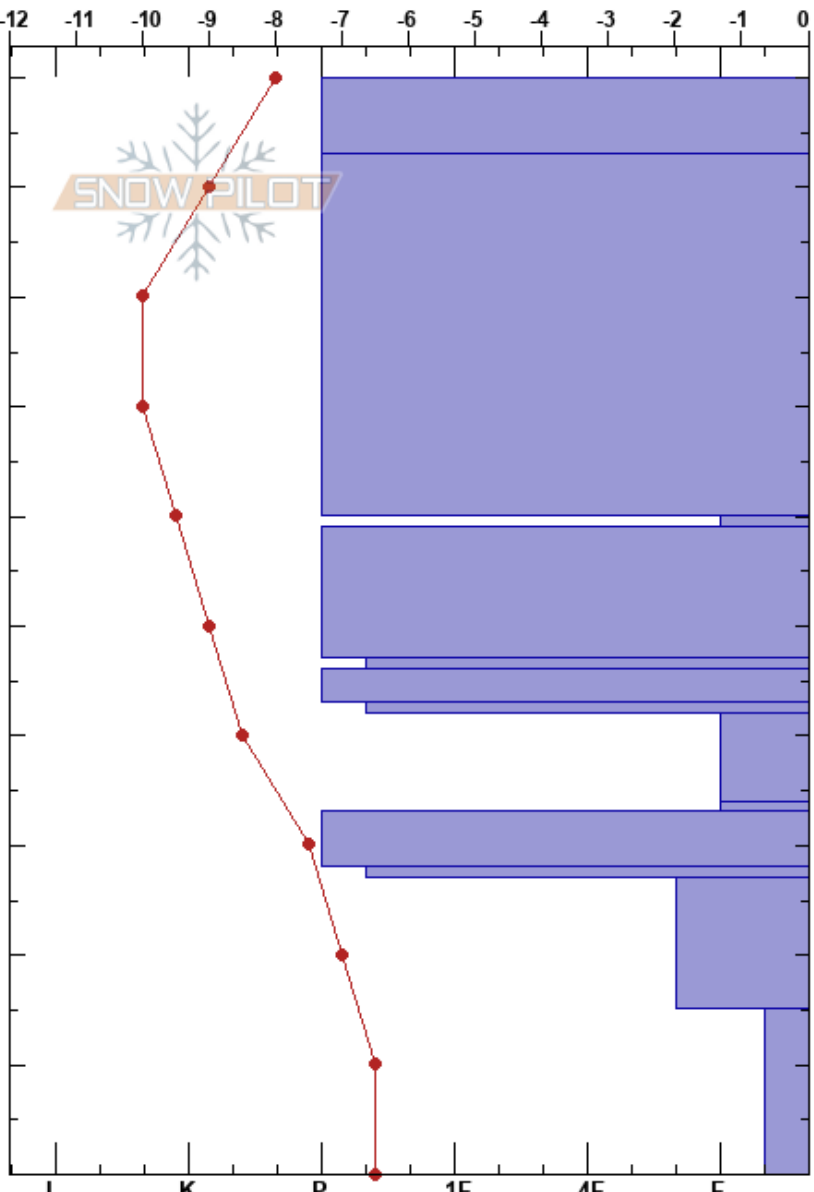

Sarkofagen 1
 Sarkofagen
 Norway
 Elevation: 185 m
 Aspect: NE
 Specifics: Pit dug in a Ski Area; Pit is representative of backcountry

Torgrim Sandnes
 26/04/2017 - 18:30
 Co-ord: 78.19510N, 15.58100E
 Slope Angle: 37°
 Wind Loading:

Stability: **HS:100**
 Air Temperature: -6.5°C
 Sky Cover: FEW
 Precipitation: NO
 Wind:
 Layer Notes: 27-15cm: Problematic layer

Depth (cm)	Crystal		Moisture	ρ kg/m ³	Stability tests & Layer comments
	Form	Size			
100	∅	2			
90					
80	∅	2			
70					
60	□	2			
50	⊖	2			
40	□	3			
30	□	2			
20	⊖	2			
10	∧	2			
0	∧	2			
0	A	3			

ECTX
 CT24 @0cm

Notes: