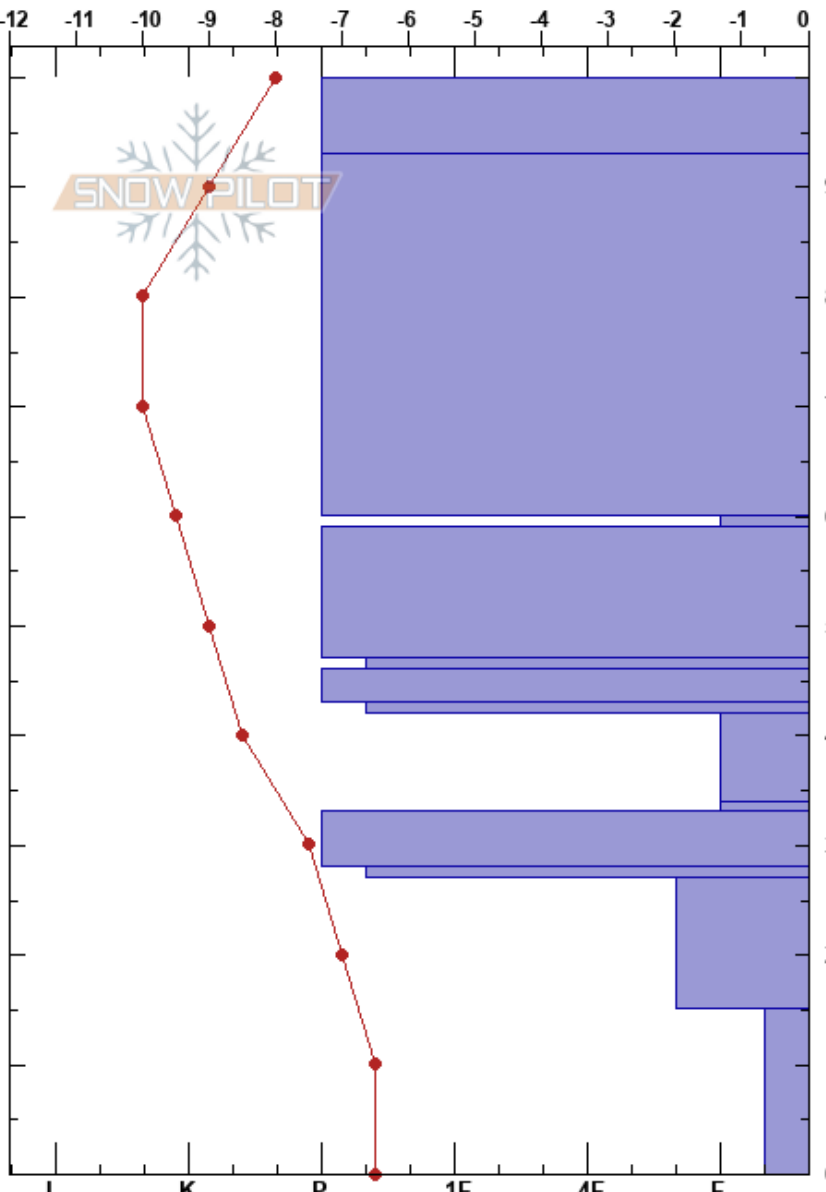

Sarkofagen 1  
 Sarkofagen  
 Norway  
 Elevation: 185 m  
 Aspect: NE  
 Specifics: Pit dug in a Ski Area; Pit is representative of backcountry

Torgrim Sandnes  
 26/04/2017 - 18:30  
 Co-ord: 78.19510N, 15.58100E  
 Slope Angle: 37°  
 Wind Loading:

Stability: **HS:100**  
 Air Temperature: -6.5°C  
 Sky Cover: FEW  
 Precipitation: NO  
 Wind:  
 Layer Notes: 27-15cm: Problematic layer

Depth (cm)	Crystal		Moisture	$\rho$ kg/m <sup>3</sup>	Stability tests & Layer comments
	Form	Size			
100	∅	2			
90					
80	∅	2			
70					
60	□	2			
50	⊖	2			
40	□	3			
30	□	2			
20	⊖	2			
10	⊖	2			
0	∧	2			
0	∧	2			
0	A	3			

ECTX  
 CT24 @0cm

Notes: