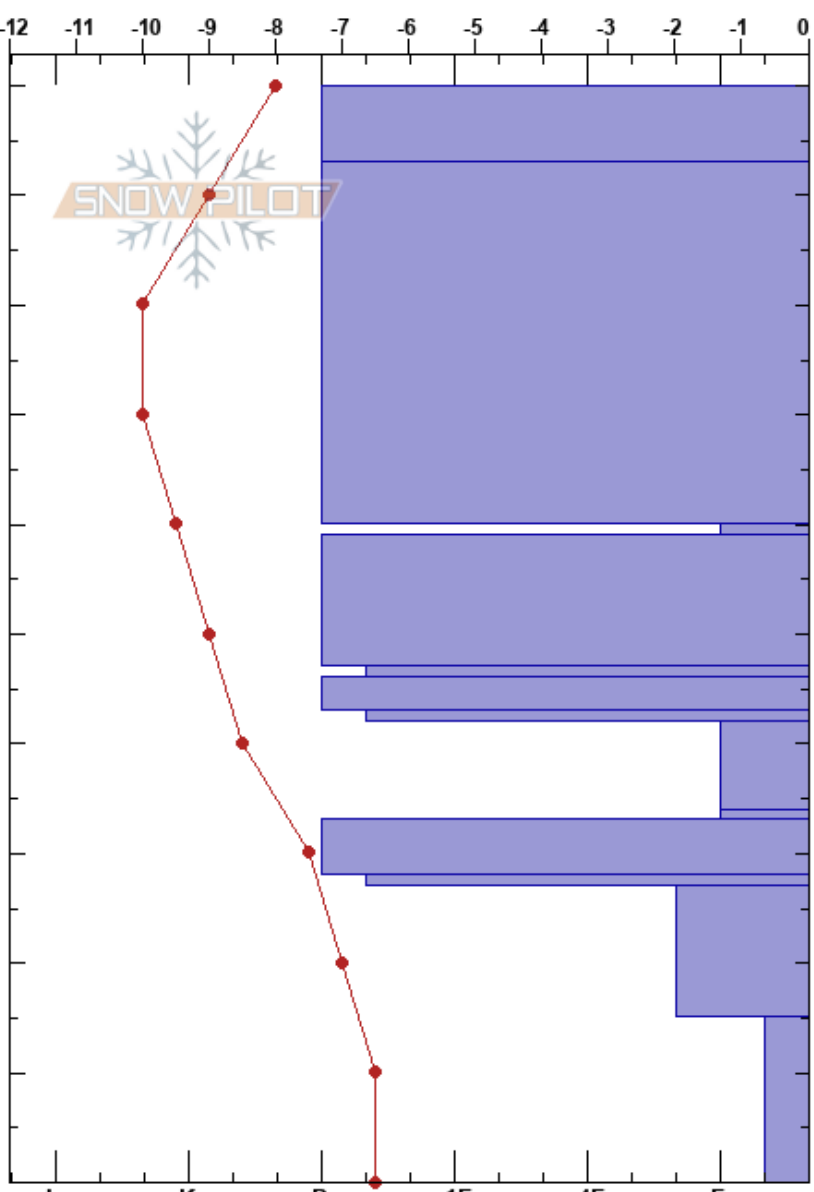

Sarkofagen 1
 Sarkofagen
 Norway
 Elevation: 185 m
 Aspect: NE

Torgrim Sandnes
 26/04/2017 - 18:30
 Co-ord: 78.19510N, 15.58100E
 Slope Angle: 37°
 Wind Loading:

Stability:
 Air Temperature: -6.5°C
 Sky Cover: FEW
 Precipitation: NO
 Wind:

HS:100
 Layer Notes:
 27-15cm: Problematic layer

Specifics: Pit dug in a Ski Area; Pit is representative of backcountry

Depth (cm)	Crystal		Moisture	ρ kg/m ³	Stability tests & Layer comments
	Form	Size			
100	∅	2			
90					
80	∅	2			
70					
60	□	2			
50	⊖	2			
40	□	3			
30	□	2			
20	⊖	2			
10	∧	2			
0	∧	2			
0	A	3			

ECTX
 CT24 @0cm

Notes: