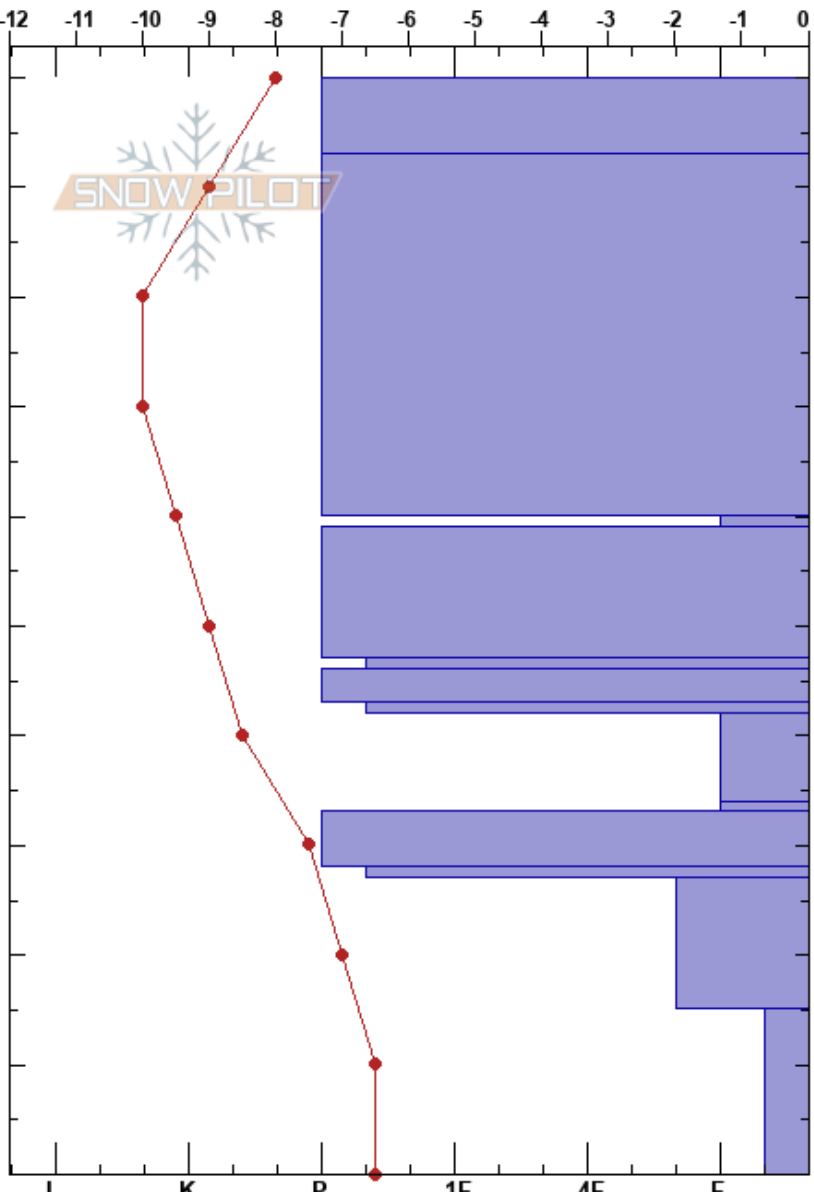

Sarkofagen 1
Sarkofagen
Norway
Elevation: 185 m
Aspect: NE
Specifics: Pit dug in a Ski Area; Pit is representative of backcountry

Torgrim Sandnes
26/04/2017 - 18:30
Co-ord: 78.19510N, 15.58100E
Slope Angle: 37°
Wind Loading:

Stability: **HS:100**
Air Temperature: -6.5°C
Sky Cover: FEW
Precipitation: NO
Wind:
Layer Notes: 27-15cm: Problematic layer

Depth (cm)	Crystal		Moisture	ρ kg/m³	Stability tests & Layer comments
	Form	Size			
100	∅	2			
90					
80	∅	2			
70					
60	□	2			
50	⊖	2			
40	□	3			
30	□	2			
20	⊖	2			
10	⊖	2			
0	∧	2			
0	∧	2			
0	A	3			

ECTX
CT24 @0cm

Notes: