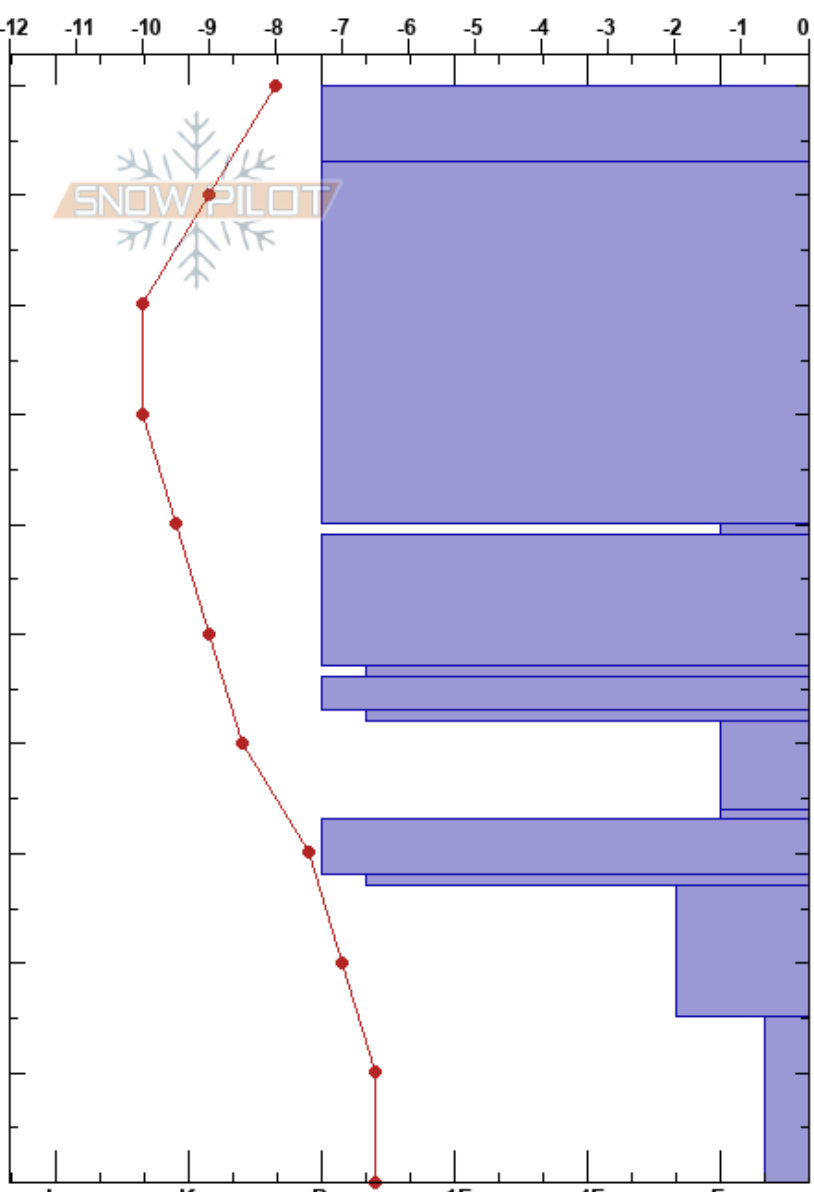

Sarkofagen 1  
 Sarkofagen  
 Norway  
 Elevation: 185 m  
 Aspect: NE

Torgrim Sandnes  
 26/04/2017 - 18:30  
 Co-ord: 78.19510N, 15.58100E  
 Slope Angle: 37°  
 Wind Loading:

Stability:  
 Air Temperature: -6.5°C  
 Sky Cover: FEW  
 Precipitation: NO  
 Wind:

HS:100  
 Layer Notes:  
 27-15cm: Problematic layer

Specifics: Pit dug in a Ski Area; Pit is representative of backcountry

Depth (cm)	Crystal		Moisture	$\rho$ kg/m <sup>3</sup>	Stability tests & Layer comments
	Form	Size			
100	∅	2			
90					
80	∅	2			
70					
60	□	2			
50	⊖	2			
40	□	3			
30	□	2			
20	⊖	2			
10	∧	2			
0	∧	2			
	A	3			

ECTX  
 CT24 @0cm

Notes: