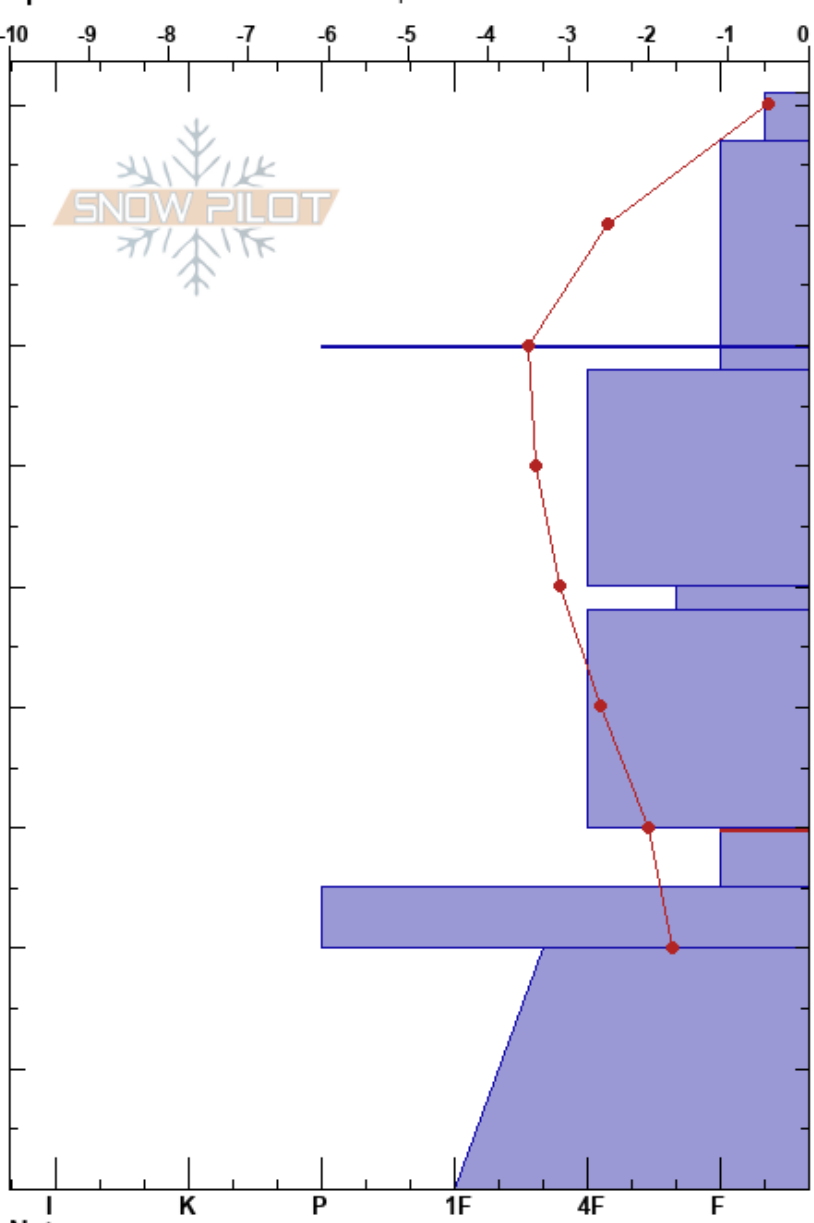

Providence Canyon (mid toby weed
 Bear River Range 01/28/2021 - 2:30pm
 UT Co-ord: 41.68771N, -111.71744W
 Elevation: 7955 ft Slope Angle: 22°
 Aspect: SE Wind Loading: yes
 Specifics: Snowmobile tracks on slope

Stability: HS:91
 Air Temperature: 2°C PF:66 30-25cm:Problematic layer
 Sky Cover: BKN
 Precipitation: NO
 Wind: SW Strong

Height (cm)	Crystal		Moisture	ρ kg/m ³	Stability tests & Layer comments
	Form	Size			
91	*				
80	/				
70	=				← ECTN11 @69cm
60	☐				
50	☐				← ECTN14 @50cm
40	⊖ (☐)				
30	△ (☐)	4-6			← ECTN17 @30cm
20	⊙⊙				
10	⊖ (☐)				
0					