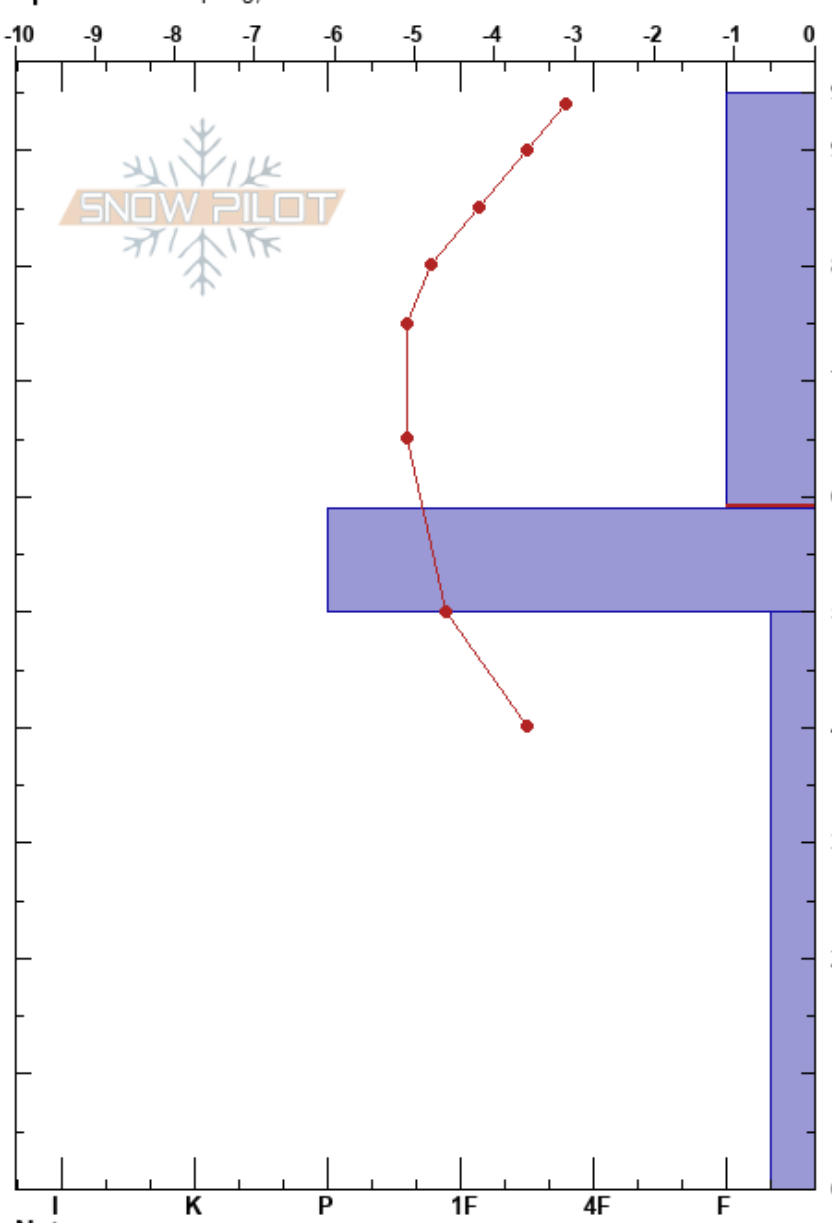

Solider Mt. SW of top
 Soldier Mountains
 ID
 Elevation: 7076 ft
 Aspect: SW
 Specifics: Collapsing, localized

Brad Acker
 01/28/2021 - 3:00pm
 Co-ord: 11T 673381W 4817025N
 Slope Angle: 15°
 Wind Loading: yes

Stability: **Air Temperature:** -2.1°C **HS:**95
Sky Cover: OVC **PF:**90 **Layer Notes:** 95-59cm:Problematic layer
Precipitation: S-1 **PS:**20
Wind: SE Light Breeze

Form	Crystal		Moisture	ρ kg/m³	Stability tests & Layer comments
	Size				
+ (/)	2-3(2)				
⊙ ⊙	2				← CTV, SC @60cm above crust ← ECTPV @60cm above crust
(^)	2				

Notes: Thin snowpack. Out of ski area.