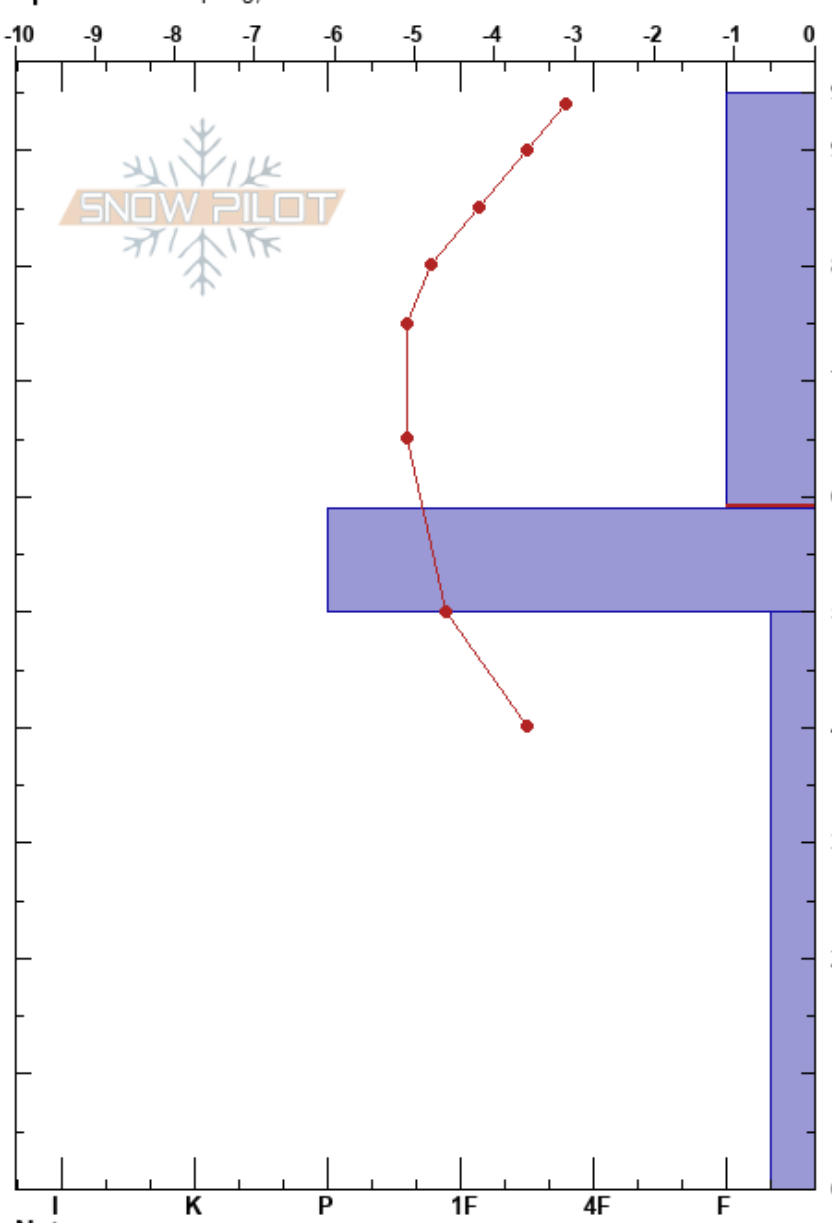

Solider Mt. SW of top
 Soldier Mountains
 ID
 Elevation: 7076 ft
 Aspect: SW
 Specifics: Collapsing, localized

Brad Acker
 01/28/2021 - 3:00pm
 Co-ord: 11T 673381W 4817025N
 Slope Angle: 15°
 Wind Loading: yes

Stability: **Air Temperature:** -2.1°C **HS:**95
Sky Cover: OVC **PF:**90 **Layer Notes:** 95-59cm:Problematic layer
Precipitation: S-1 **PS:**20
Wind: SE Light Breeze

Form	Crystal Size	Moisture	ρ kg/m ³	Stability tests & Layer comments
+ (/)	2-3(2)			
⊙ ⊙	2			← CTV, SC @60cm above crust ← ECTPV @60cm above crust
(^)	2			

Notes: Thin snowpack. Out of ski area.