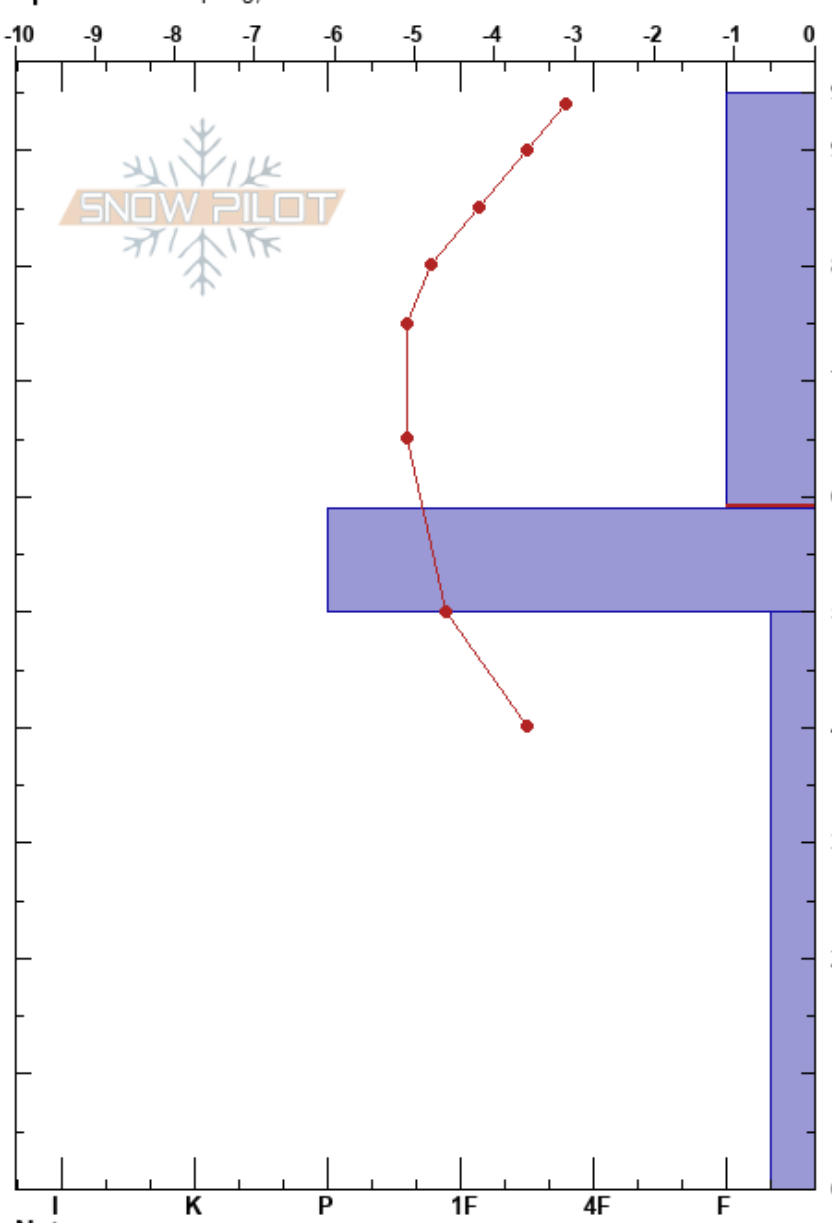

Solider Mt. SW of top  
 Soldier Mountains  
 ID  
 Elevation: 7076 ft  
 Aspect: SW  
 Specifics: Collapsing, localized

Brad Acker  
 01/28/2021 - 3:00pm  
 Co-ord: 11T 673381W 4817025N  
 Slope Angle: 15°  
 Wind Loading: yes

Stability: **Air Temperature:** -2.1°C **HS:**95  
**Sky Cover:** OVC **PF:**90 **Layer Notes:** 95-59cm:Problematic layer  
**Precipitation:** S-1 **PS:**20  
**Wind:** SE Light Breeze

Form	Crystal Size	Moisture	$\rho$ kg/m <sup>3</sup>	Stability tests & Layer comments
+ ( / )	2-3(2)			
⊙ ⊙	2			← CTV, SC @60cm above crust ← ECTPV @60cm above crust
( ^ )	2			

Notes: Thin snowpack. Out of ski area.