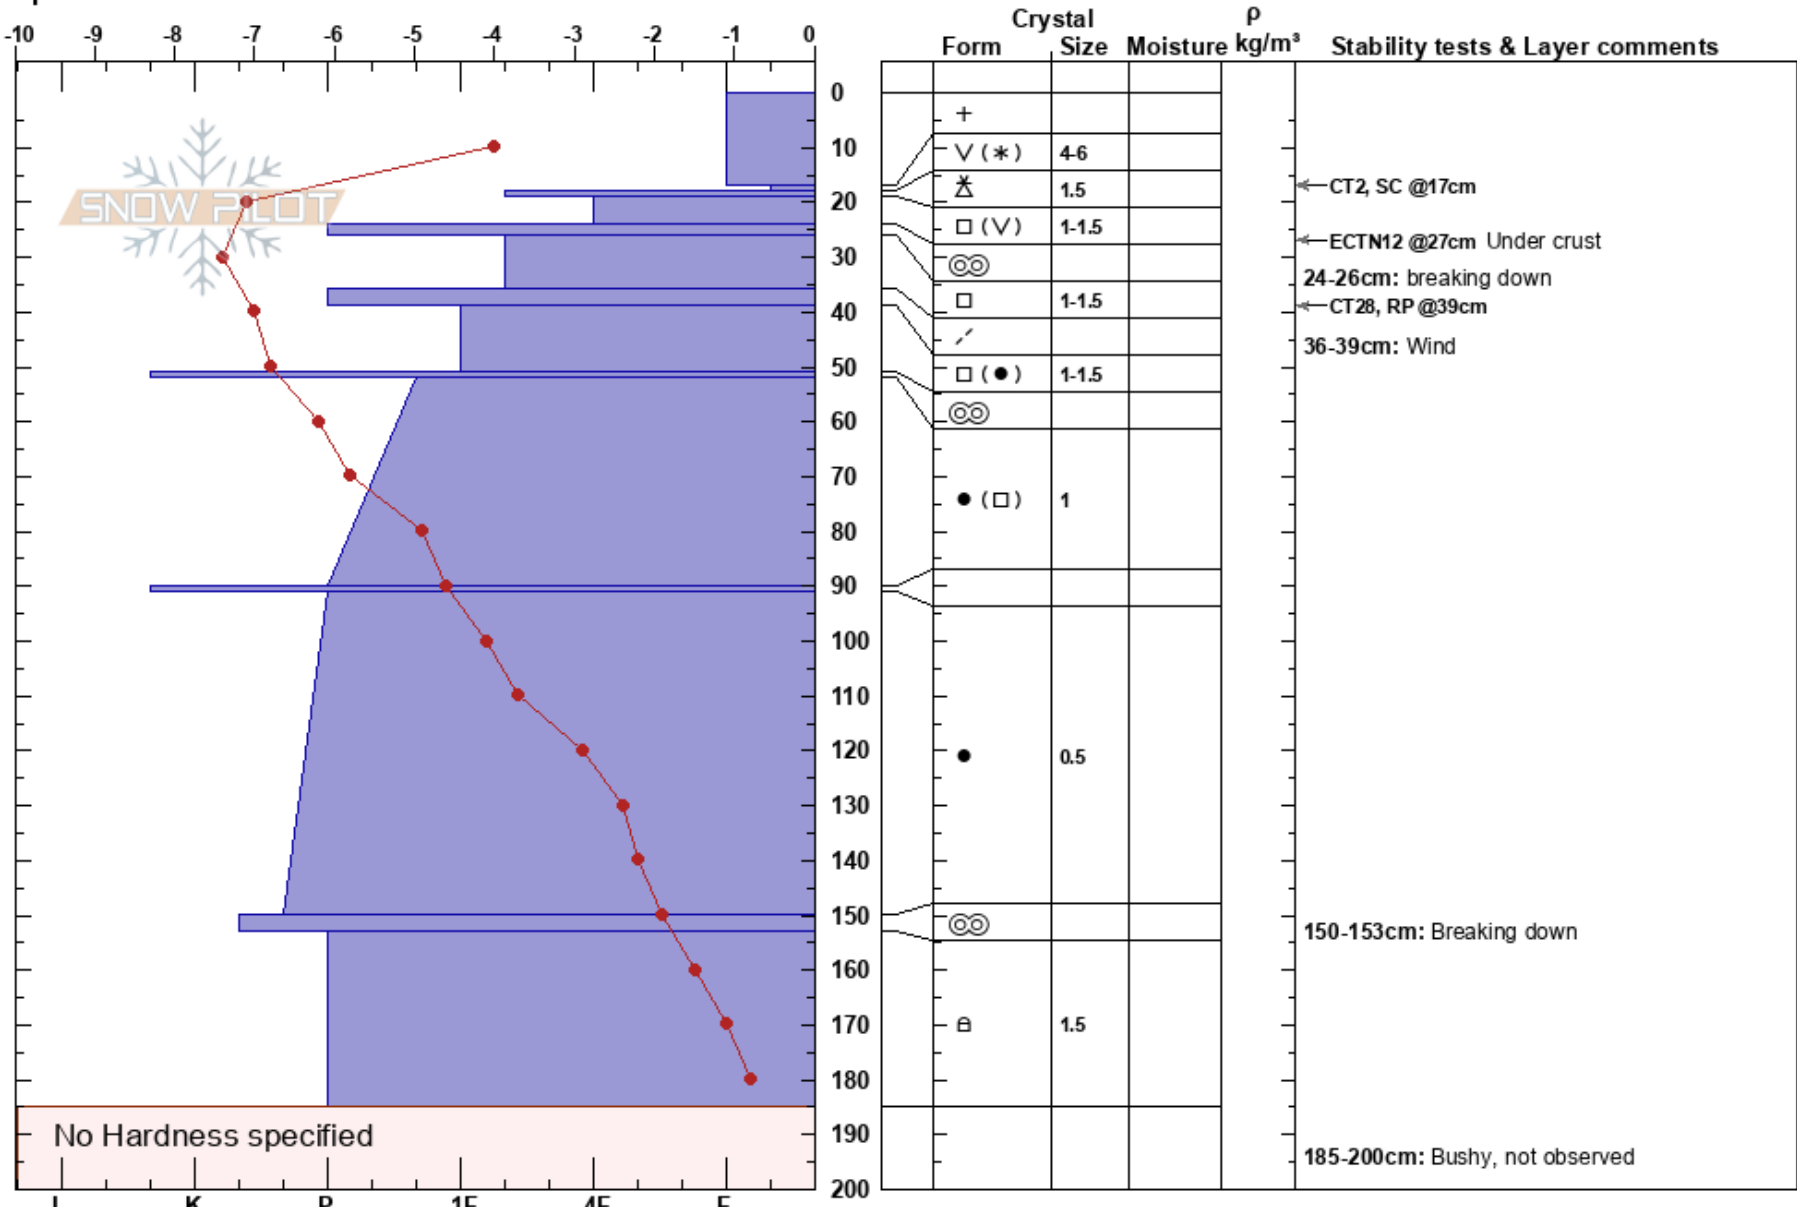

Lost Boys Jan 28  
 Lizard Range  
 BC  
 Elevation: 1720 m  
 Aspect: NE  
 Specifics:

Jennifer Coulter  
 28/01/2021 - 13:00  
 Co-ord:  
 Slope Angle: 15°  
 Wind Loading:

Stability:  
 Air Temperature: -2°C  
 Sky Cover: SCT  
 Precipitation: NO  
 Wind: Calm

HS:200  
 17-18cm: Problematic layer  
 24-26cm: breaking down  
 36-39cm: Wind  
 150-153cm: Breaking down  
 185-200cm: Bushy, not observed

No Hardness specified

Notes: Lost Boys SFU Plot. Wind high L SW