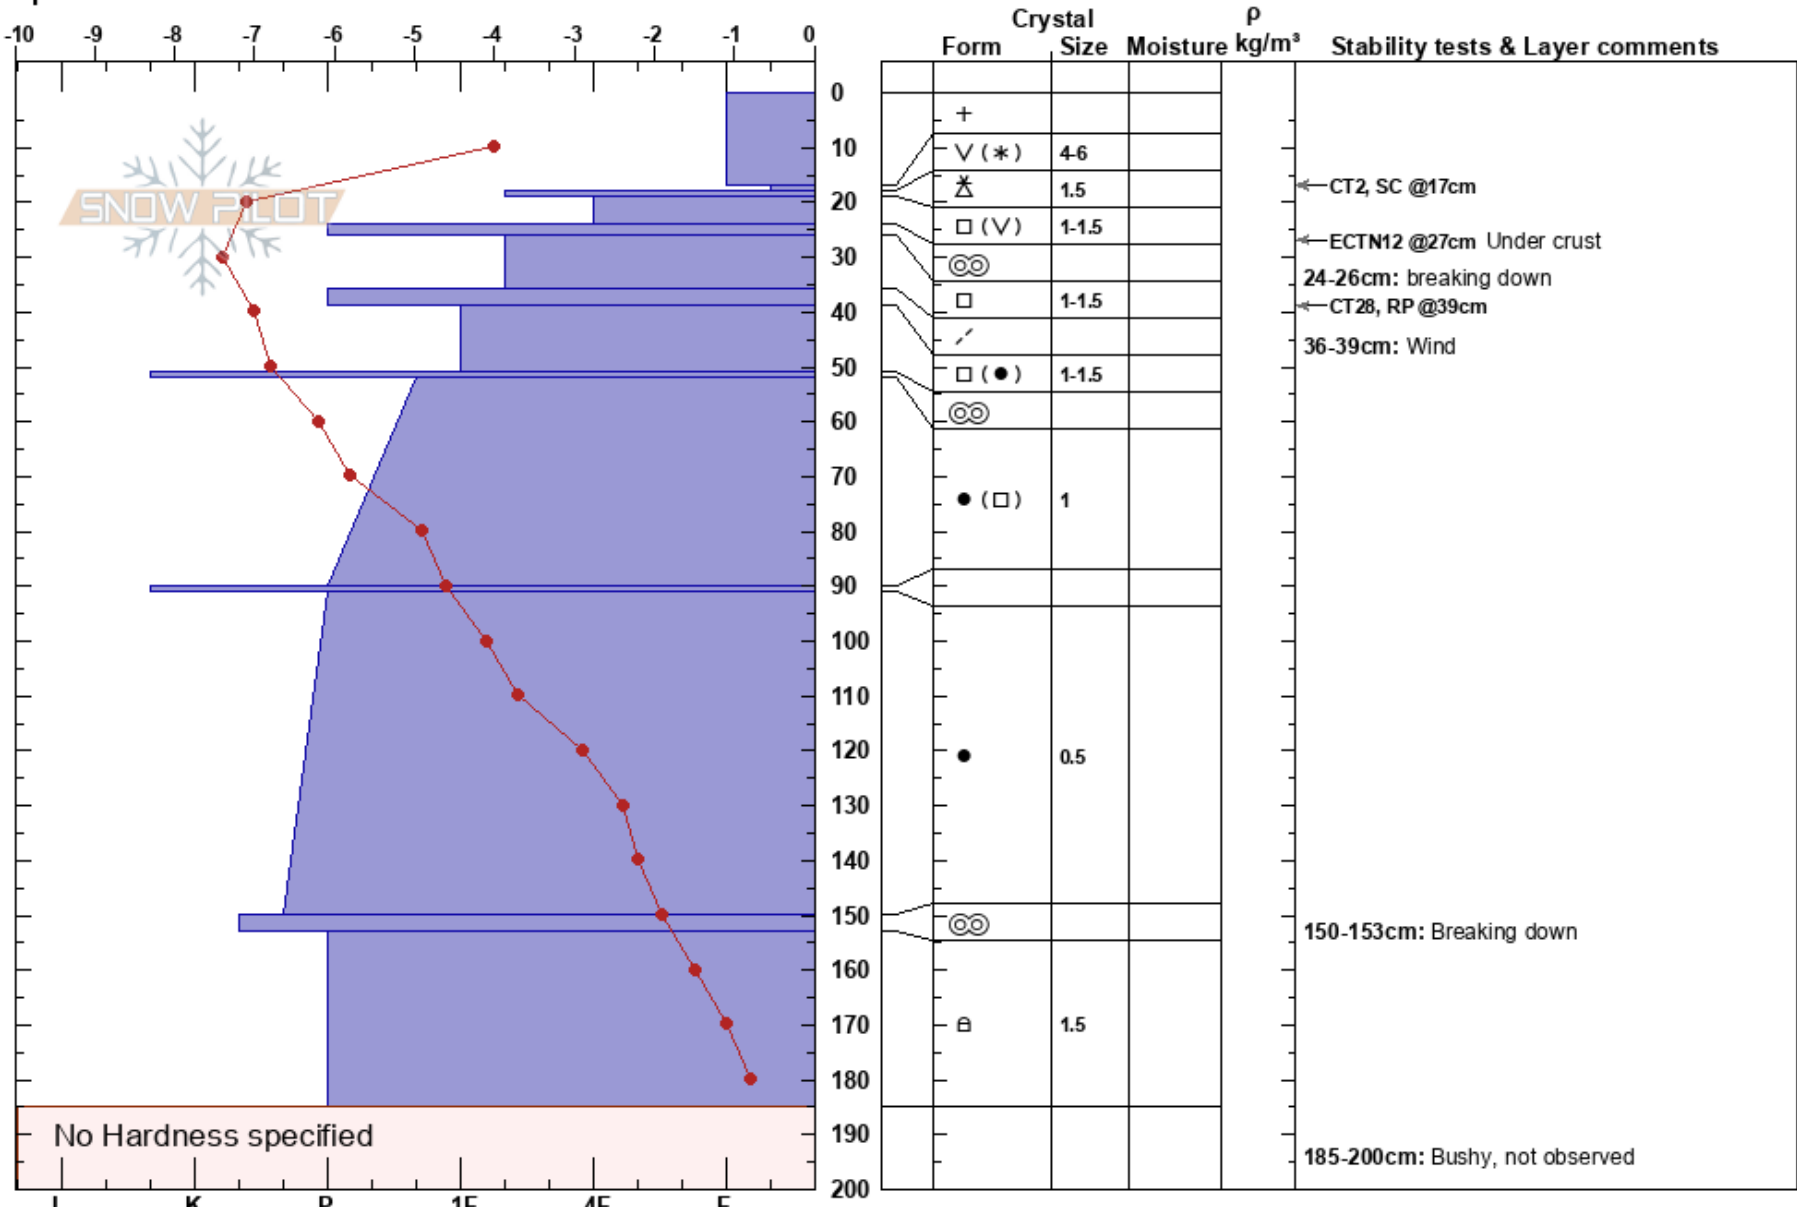

Lost Boys Jan 28
 Lizard Range
 BC
 Elevation: 1720 m
 Aspect: NE
 Specifics:

Jennifer Coulter
 28/01/2021 - 13:00
 Co-ord:
 Slope Angle: 15°
 Wind Loading:

Stability:
 Air Temperature: -2°C
 Sky Cover: SCT
 Precipitation: NO
 Wind: Calm

HS:200
 17-18cm: Problematic layer
 24-26cm: breaking down
 36-39cm: Wind
 150-153cm: Breaking down
 185-200cm: Bushy, not observed

No Hardness specified

Notes: Lost Boys SFU Plot. Wind high L SW