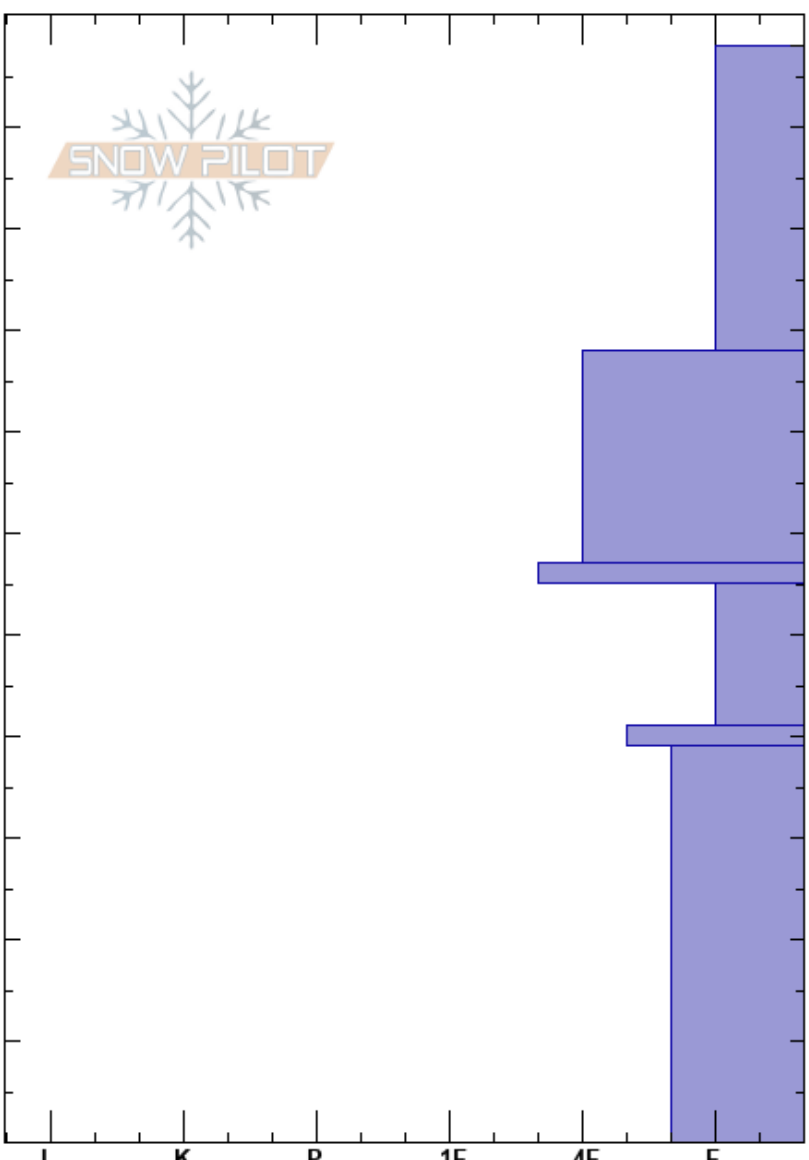

Long Canyon  
 Sangre de Cristo Range  
 NM  
 Elevation: 11800 ft  
 Aspect: 27°  
 Andy Bond  
 01/28/2021 - 12:00pm  
 Co-ord:  
 Slope Angle: 36°  
 Wind Loading: previous

Stability:  
 Air Temperature: -4°C  
 Sky Cover: SCT  
 Precipitation: NO  
 Wind: SW Moderate  
 HS:108  
 PF:108 55-41cm:Problematic layer  
 PS:50

Specifics: Pit is adjacent to avalanche: crown; Collapsing, widespread; Cracking; Recent avalanche activity on similar slopes

Crystal Form	Size	Moisture	$\rho$ kg/m <sup>3</sup>	Stability tests & Layer comments
∇	1			
+ ( / )	0.5-1			
/	0.3-0.5			
□ ⊙ ⊙				← ECTPV @53cm
A	2-3			
□ ⊙ ⊙				
△ (A)	3-5			