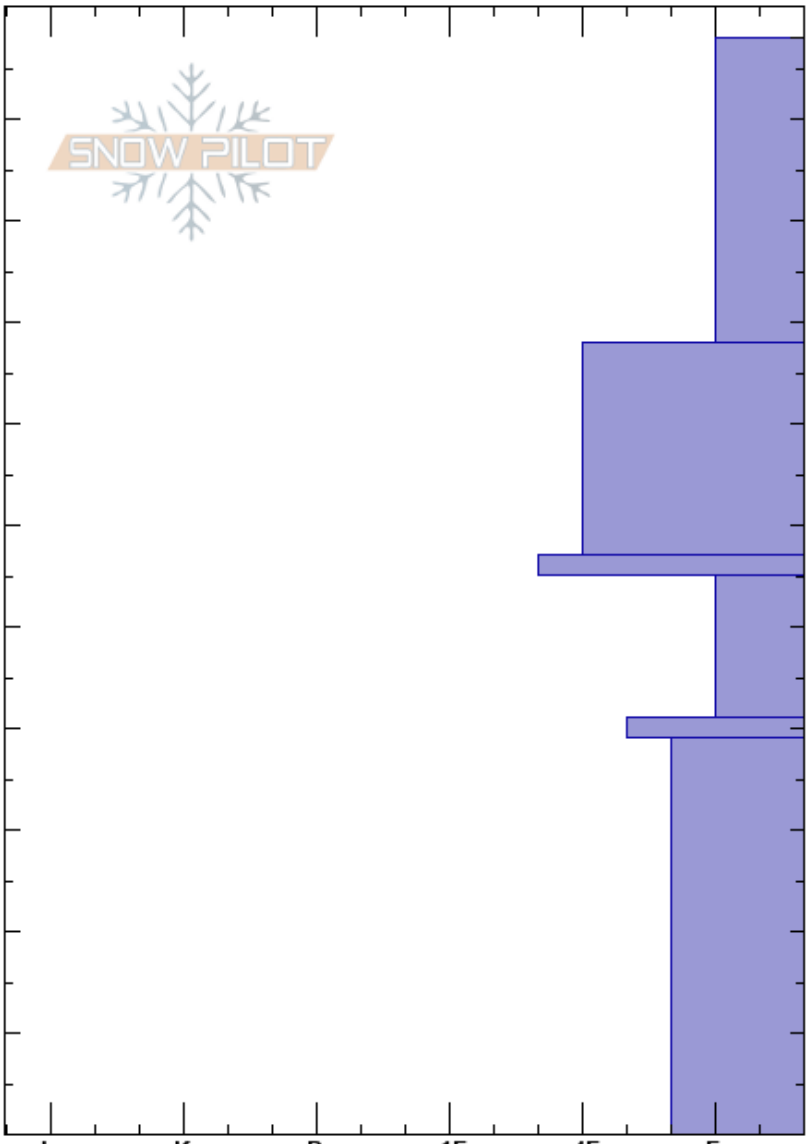

Long Canyon  
 Sangre de Cristo Range  
 NM  
 Elevation: 11800 ft  
 Aspect: 27°  
 Andy Bond  
 01/28/2021 - 12:00pm  
 Co-ord:  
 Slope Angle: 36°  
 Wind Loading: previous

Stability:  
 Air Temperature: -4°C  
 Sky Cover: SCT  
 Precipitation: NO  
 Wind: SW Moderate  
 HS:108  
 PF:108 55-41cm:Problematic layer  
 PS:50

Specifics: Pit is adjacent to avalanche: crown; Collapsing, widespread; Cracking; Recent avalanche activity on similar slopes

Crystal Form	Size	Moisture	$\rho$ kg/m <sup>3</sup>	Stability tests & Layer comments
∇	1			
+ ( / )	0.5-1			
/	0.3-0.5			
□ ⊙ ⊙				← ECTPV @53cm
A	2-3			
□ ⊙ ⊙				
△ (A)	3-5			