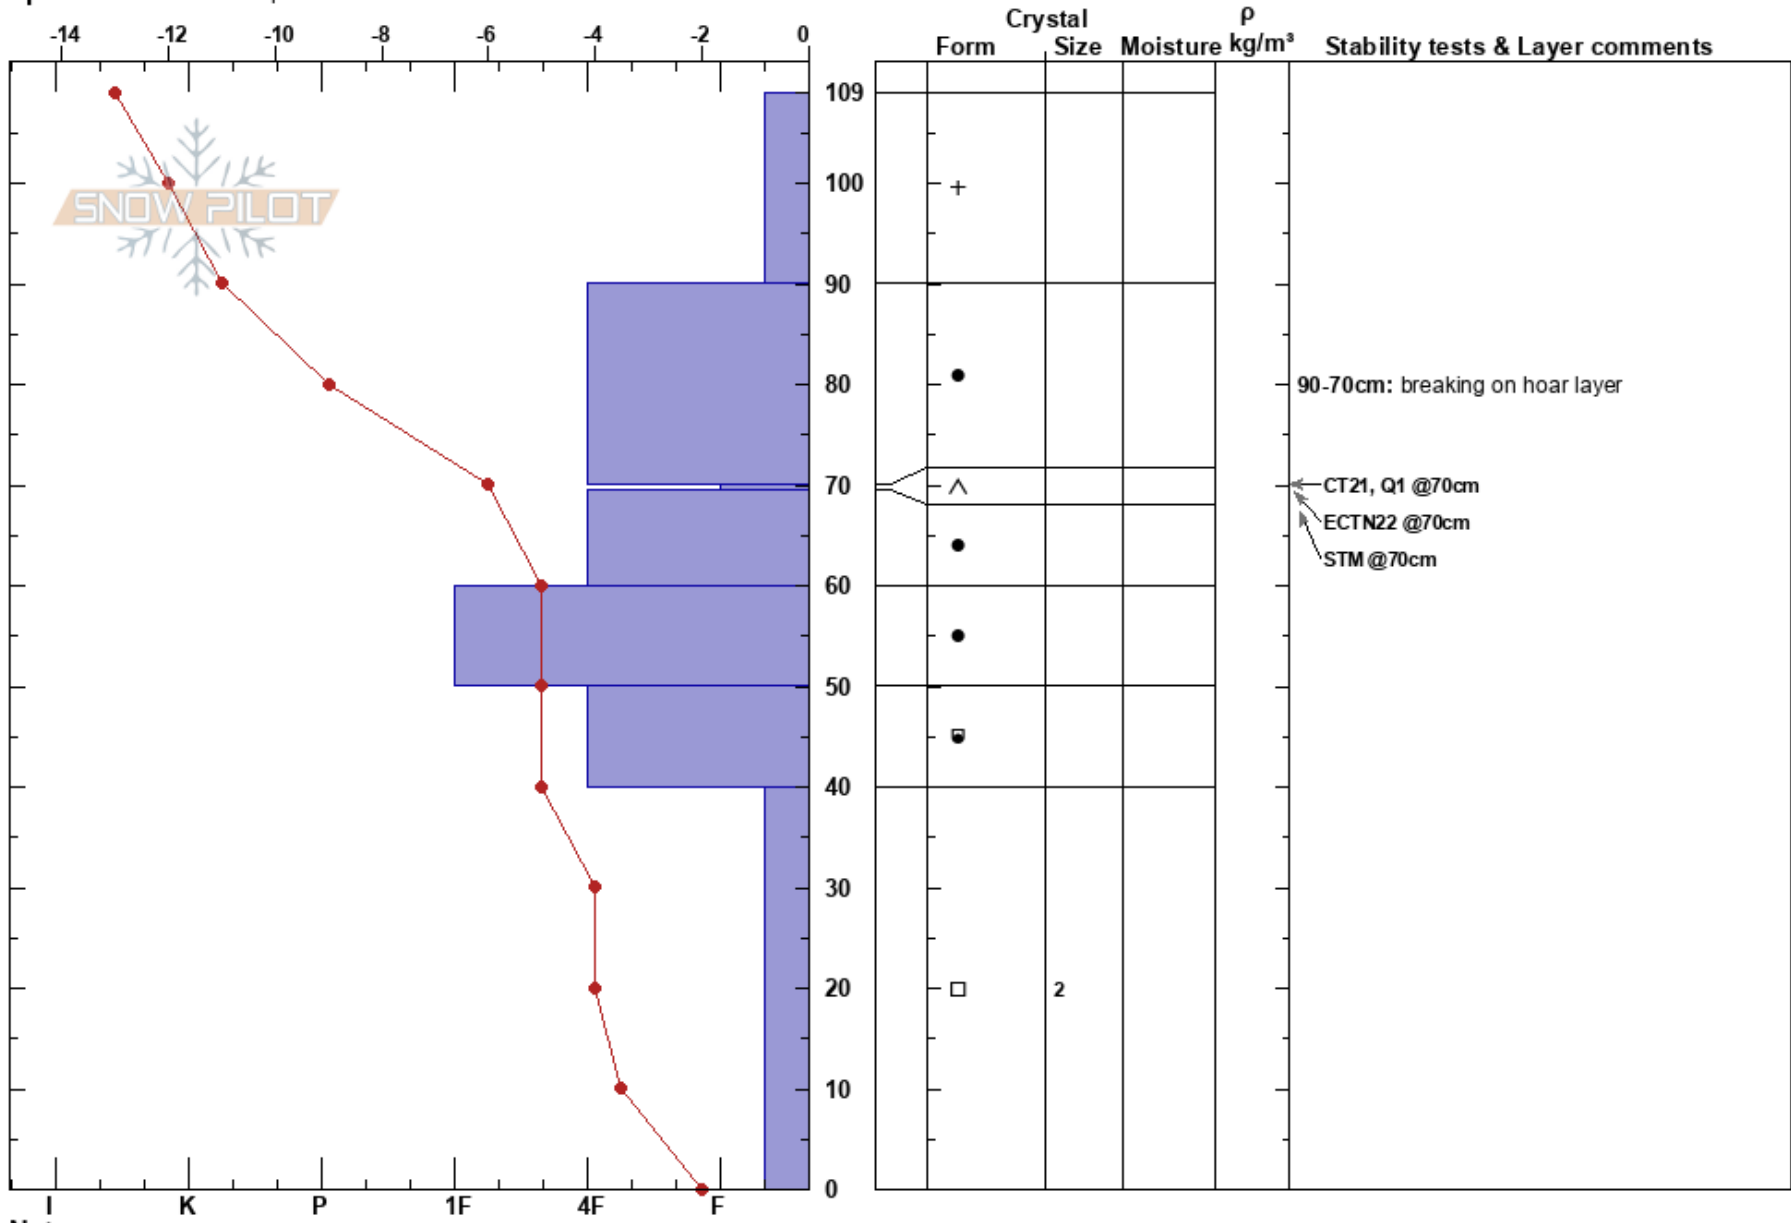

buff test
 Park Range
 CO
 Elevation: 8924 ft
 Aspect: NE
 Specifics: We skied slope

Jessica Lobeck
 01/27/2021 - 12:00pm
 Co-ord: 40.52970N, -106.76170W
 Slope Angle: 19°
 Wind Loading:

Stability: Fair
 Air Temperature: -8°C
 Sky Cover: CLR
 Precipitation: NO
 Wind: Calm
 HS:109
 PF:75
 PS:23
 Layer Notes:
 90-70cm: breaking on hoar layer
 90-70cm: Problematic layer