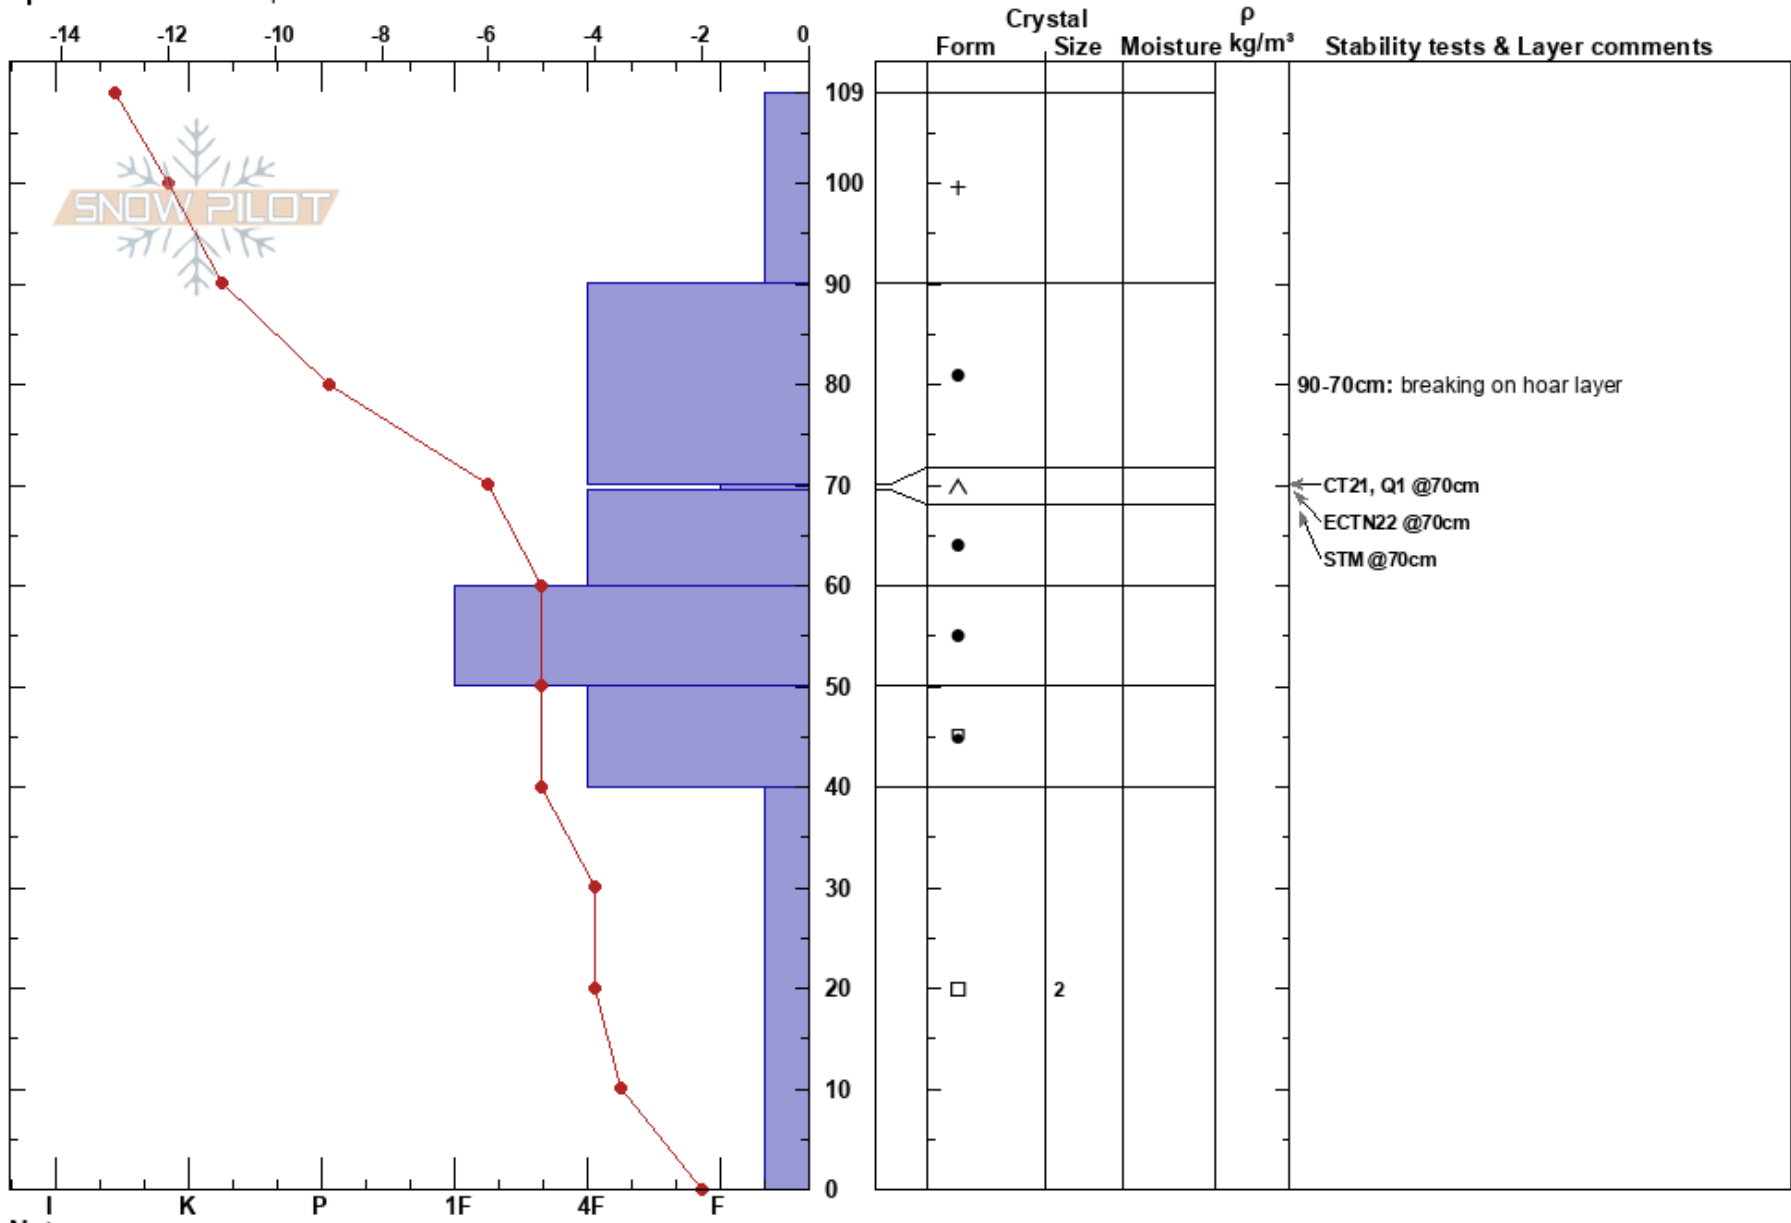

buff test  
 Park Range  
 CO  
 Elevation: 8924 ft  
 Aspect: NE  
 Specifics: We skied slope

Jessica Lobeck  
 01/27/2021 - 12:00pm  
 Co-ord: 40.52970N, -106.76170W  
 Slope Angle: 19°  
 Wind Loading:

Stability: Fair  
 Air Temperature: -8°C  
 Sky Cover: CLR  
 Precipitation: NO  
 Wind: Calm  
 HS:109  
 PF:75  
 PS:23  
 Layer Notes:  
 90-70cm: breaking on hoar layer  
 90-70cm: Problematic layer