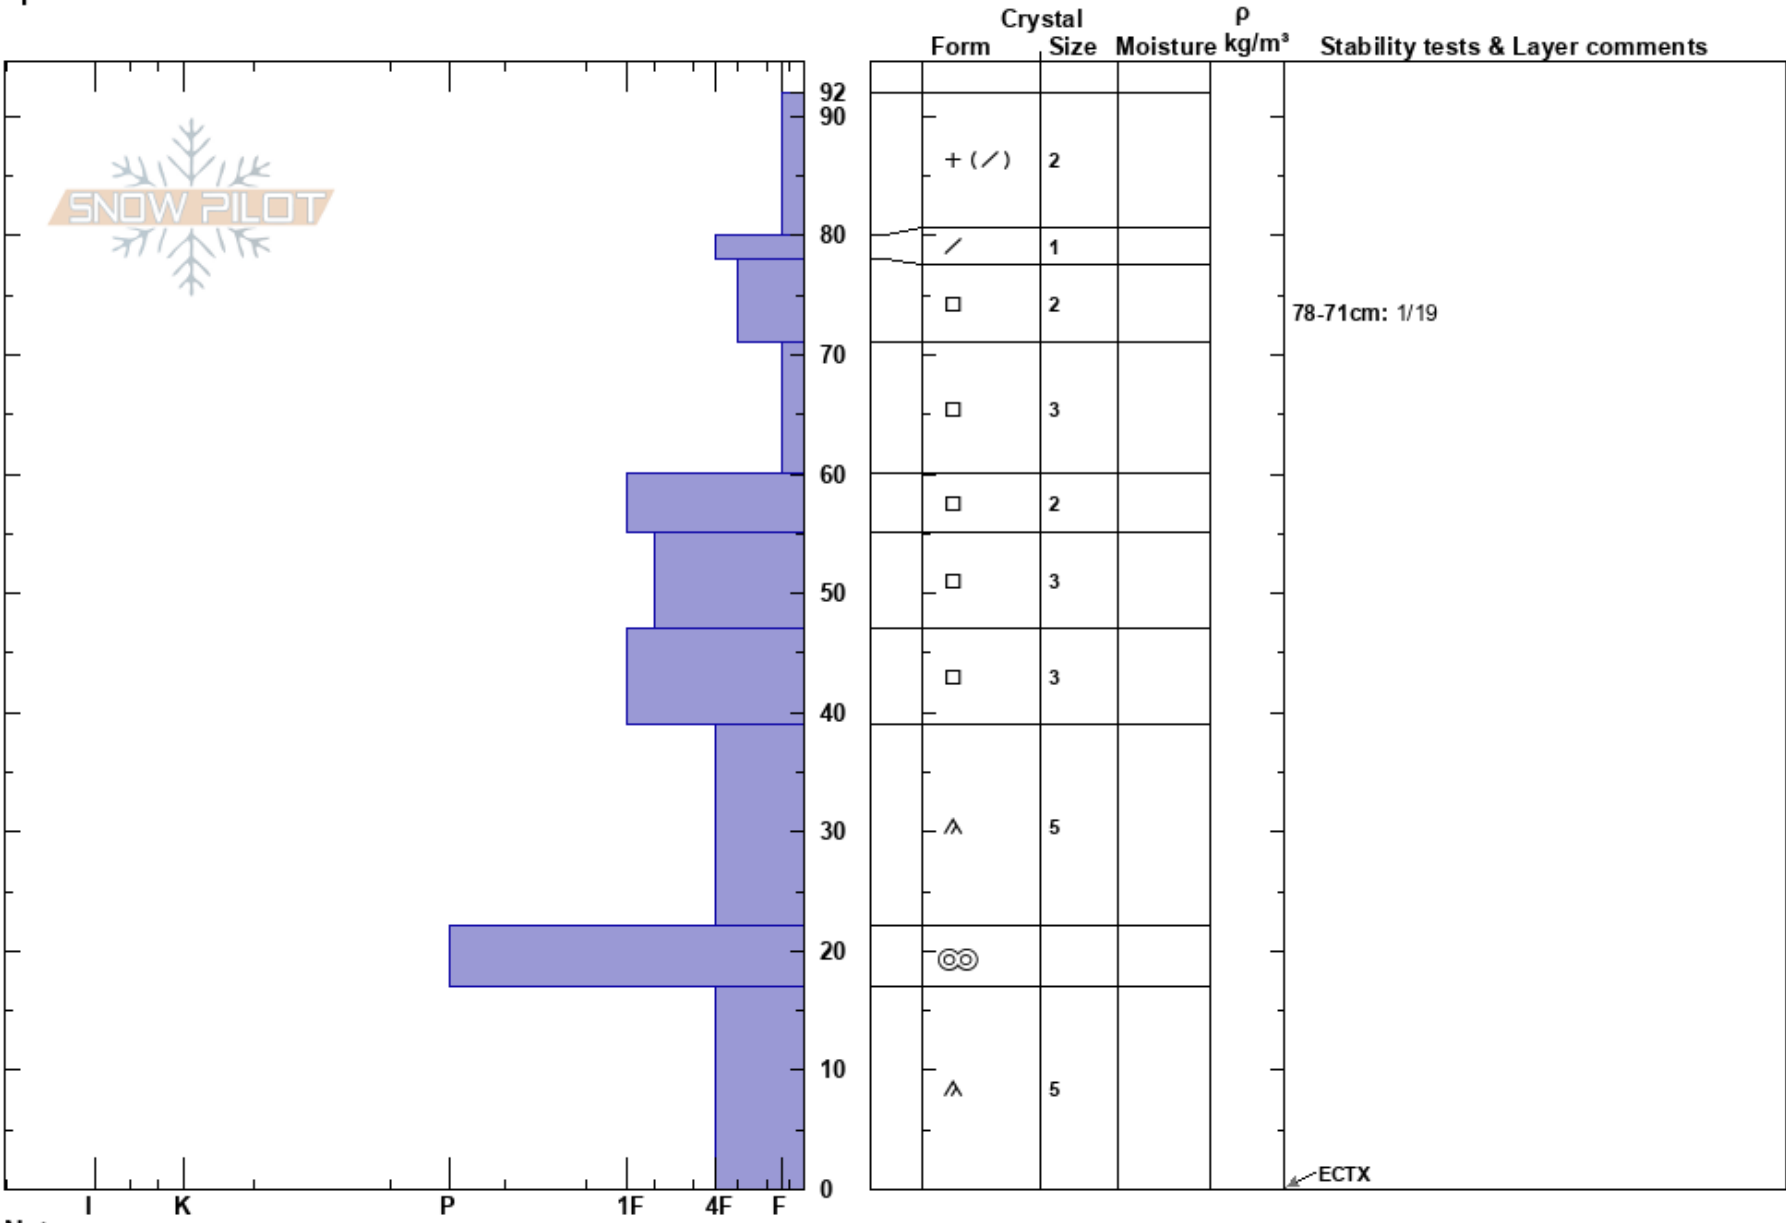

Castle Creek 2
 Elk Mountains
 CO
 Elevation: 11418 ft
 Aspect:
 Specifics:

Polly Layton
 01/26/2021 - 1:47pm
 Co-ord: 13S 344400W 4319567N
 Slope Angle: 0°
 Wind Loading:

Stability:
 Air Temperature: 13°F
 Sky Cover: OVC
 Precipitation: S2
 Wind: W Light Breeze

HS:92
 PF:70
 PS: 15
 78-71cm: 1/19
 78-71cm: Problematic layer

Notes:

ECTX