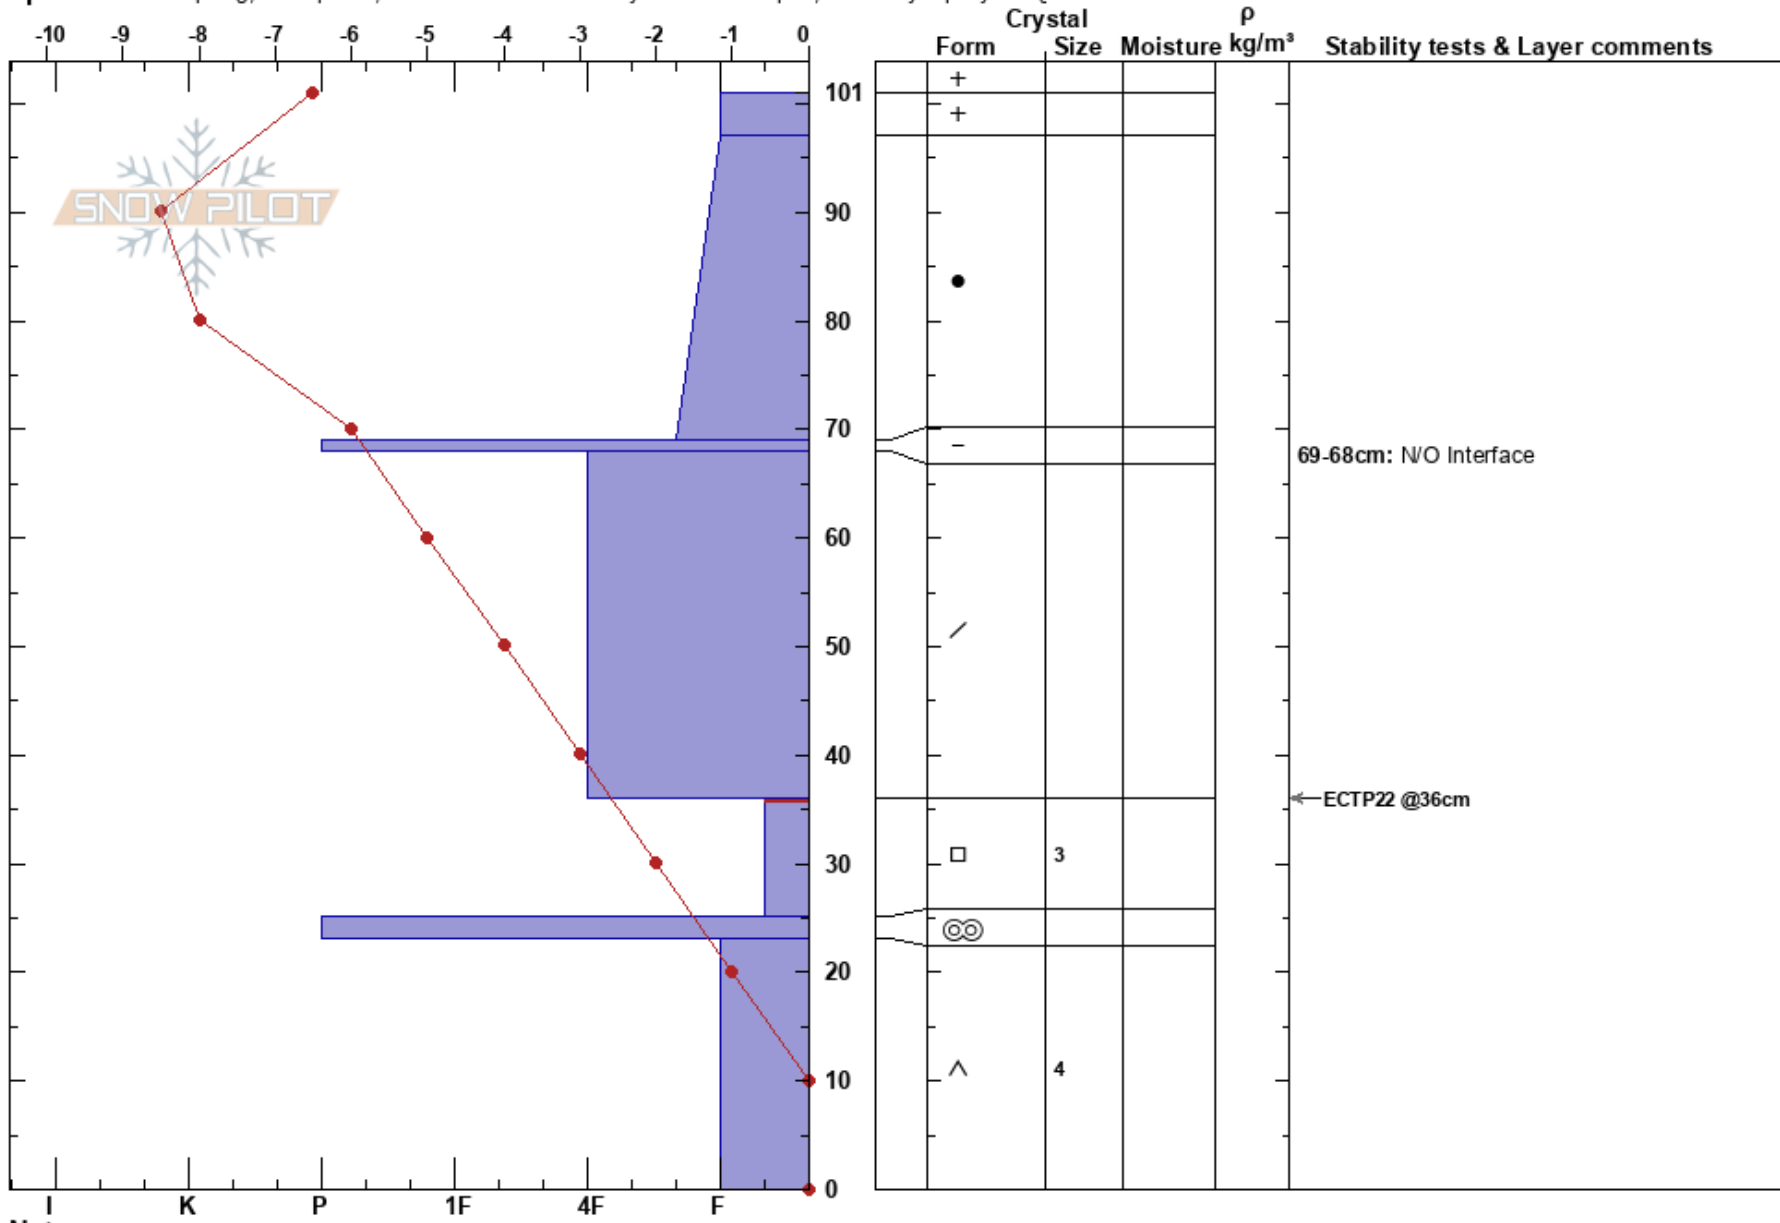

Dogtown
 Park City Ridge line
 UT
 Elevation: 8976 ft
 Aspect: 330°

weston shirey
 01/27/2021 - 12:00pm
 Co-ord: 12T 449823W 4501692N
 Slope Angle: 22°
 Wind Loading: yes

Stability:
 Air Temperature: -7°C
 Sky Cover: OVC
 Precipitation: S1
 Wind: SW Moderate

HS:101
 69-68cm: N/O Interface
 36-25cm: Problematic layer

Specifics: Collapsing, widespread; Recent avalanche activity on similar slopes; Instability rapidly rising

Notes: