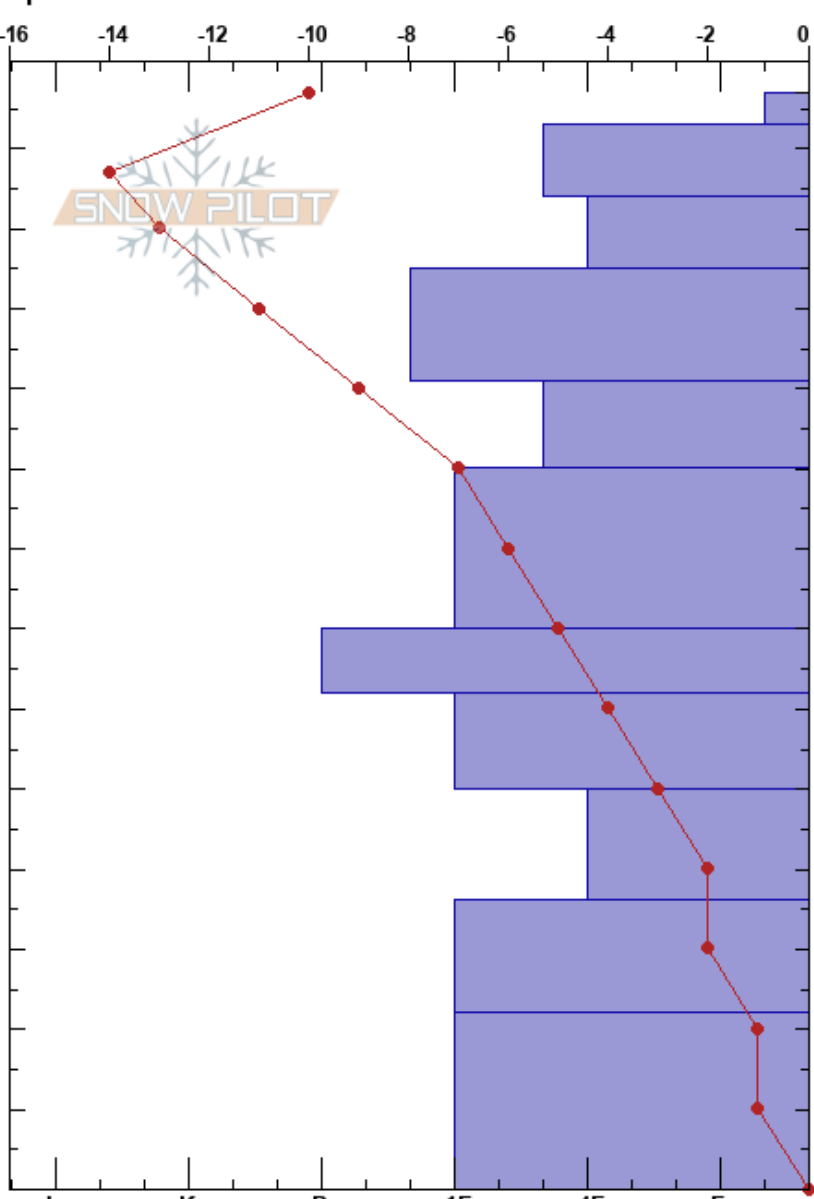

Middle Basin
 Madison Range-N
 MT
 Elevation: 9300 ft
 Aspect: 70°
 Specifics:

Steve Gately
 01/27/2021 - 12:20pm
 Co-ord:
 Slope Angle: 12°
 Wind Loading: previous

Stability:
 Air Temperature: -9°C
 Sky Cover: BKN
 Precipitation: S-1
 Wind: E Light Breeze

HS:137
 PF:21 50-36cm:Problematic layer
 PS:8

Elevation (cm)	Crystal		ρ kg/m ³	Stability tests & Layer comments
	Form	Size		
137	V (∅)	2-4(1)		
130	/	0.5		
120	/	0.5-1		
110	•	0.3-0.5		
100	B (V)	0.5-1 (5)		
90	B	0.5-1		
80	B	0.5-1		
70	B	1-2		
60	B	2		
50				← ECTP22 @50cm
40	□	2-3		
30	□	2-3		
20	^	3-5		
10				
0				