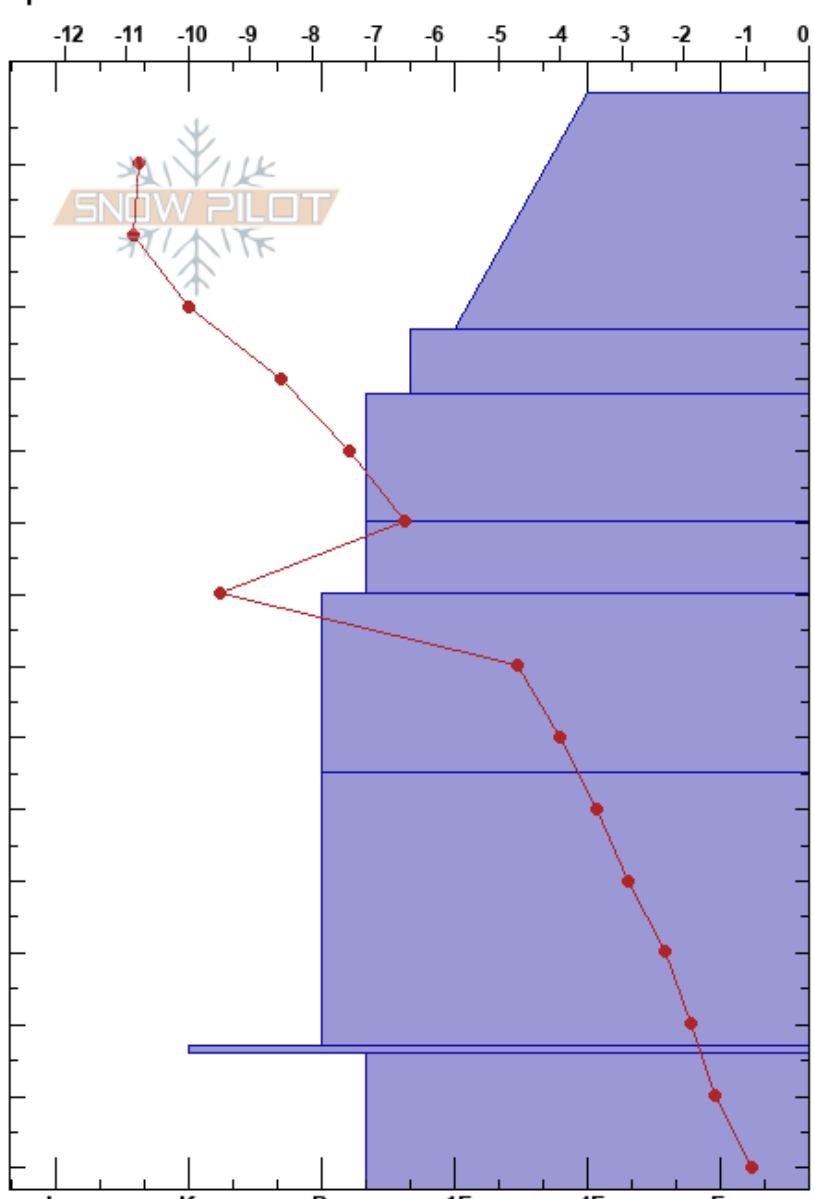

KHMR Weekly Plot
 purcell
 BC
 Elevation: 2055 m
 Aspect:
 Specifics:

Kicking Horse Ski Patrol
 27/01/2021 - 12:45
 Co-ord: 51.28371N, -117.07375W
 Slope Angle: 0°
 Wind Loading:

Stability: HS:153 Layer Notes:
 Air Temperature: -10.2°C PF:35
 Sky Cover: OVC
 Precipitation: S-1
 Wind: SE Light Breeze

Elevation (m)	Crystal		Moisture	ρ kg/m³	Stability tests & Layer comments
	Form	Size			
0				180	
10					
20	□ (/)	1-2(1)	D		← CT10, PC @15cm ← CT12, RP @15cm
30					
40	□	1	D	240	← CT25, BRK @33cm
50	□	0.5	D	300	
60					
70	⊖	1		320	
80	□	0.5-1		370	
90					
100				420	
110	⊖	1-2			
120					
130	□ ⊙ ⊙	2-3			
140	□ (^)	2-3(2)		360	
150					
153					