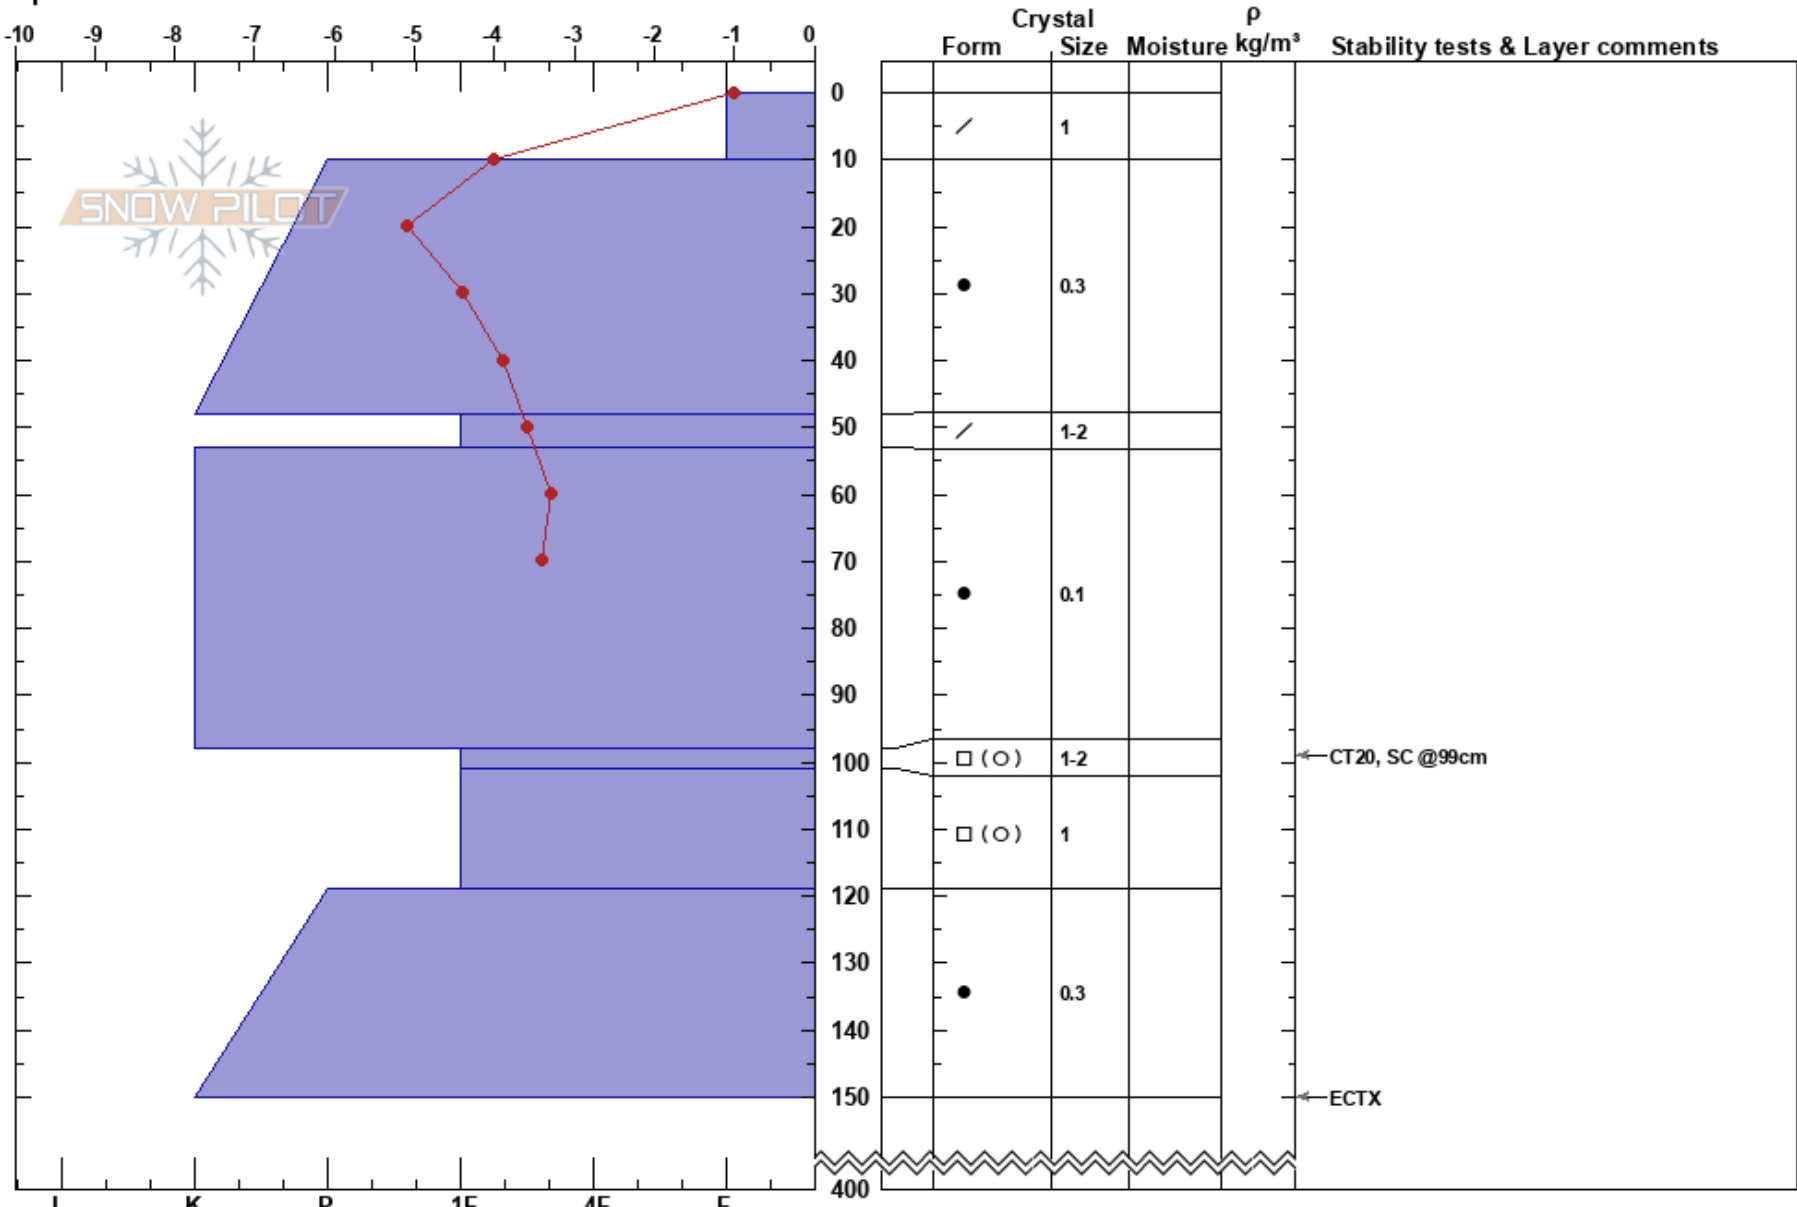

Svelvietjahke
 Hemavan
 Sweden
Elevation: 1020 m
Aspect: 130°
Specifics:

André Amonsson
 29/04/2017 - 00:05
Co-ord:
Slope Angle: 22°
Wind Loading: previous

Stability: **HS:**400 **Layer Notes:**
Air Temperature: -3°C **PF:**10 98-101cm:Problematic layer
Sky Cover: FEW
Precipitation: NO
Wind: SE Light Breeze