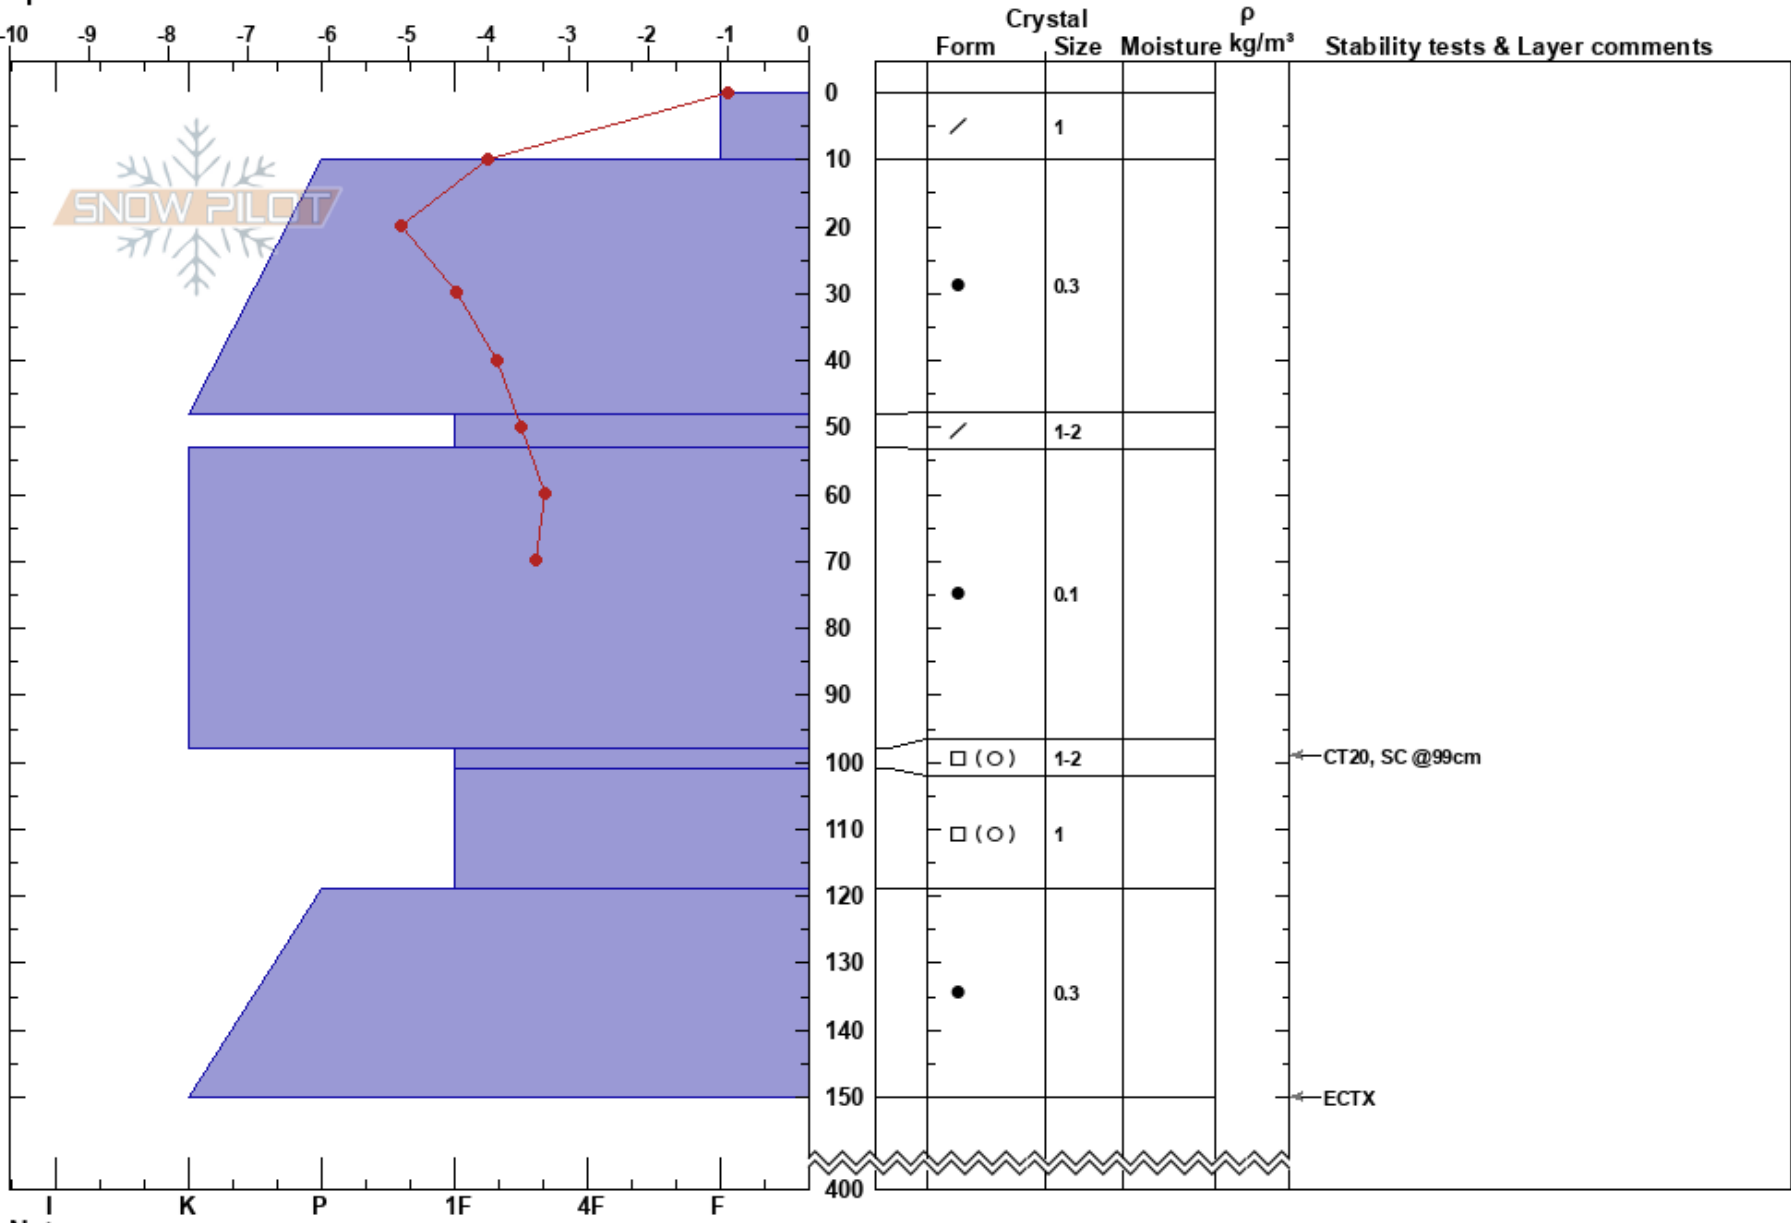

Svelvietjahke
 Hemavan
 Sweden
Elevation: 1020 m
Aspect: 130°
Specifics:

André Amonsson
 29/04/2017 - 00:05
Co-ord:
Slope Angle: 22°
Wind Loading: previous

Stability: **HS:**400 **Layer Notes:**
Air Temperature: -3°C **PF:**10 98-101cm:Problematic layer
Sky Cover: FEW
Precipitation: NO
Wind: SE Light Breeze