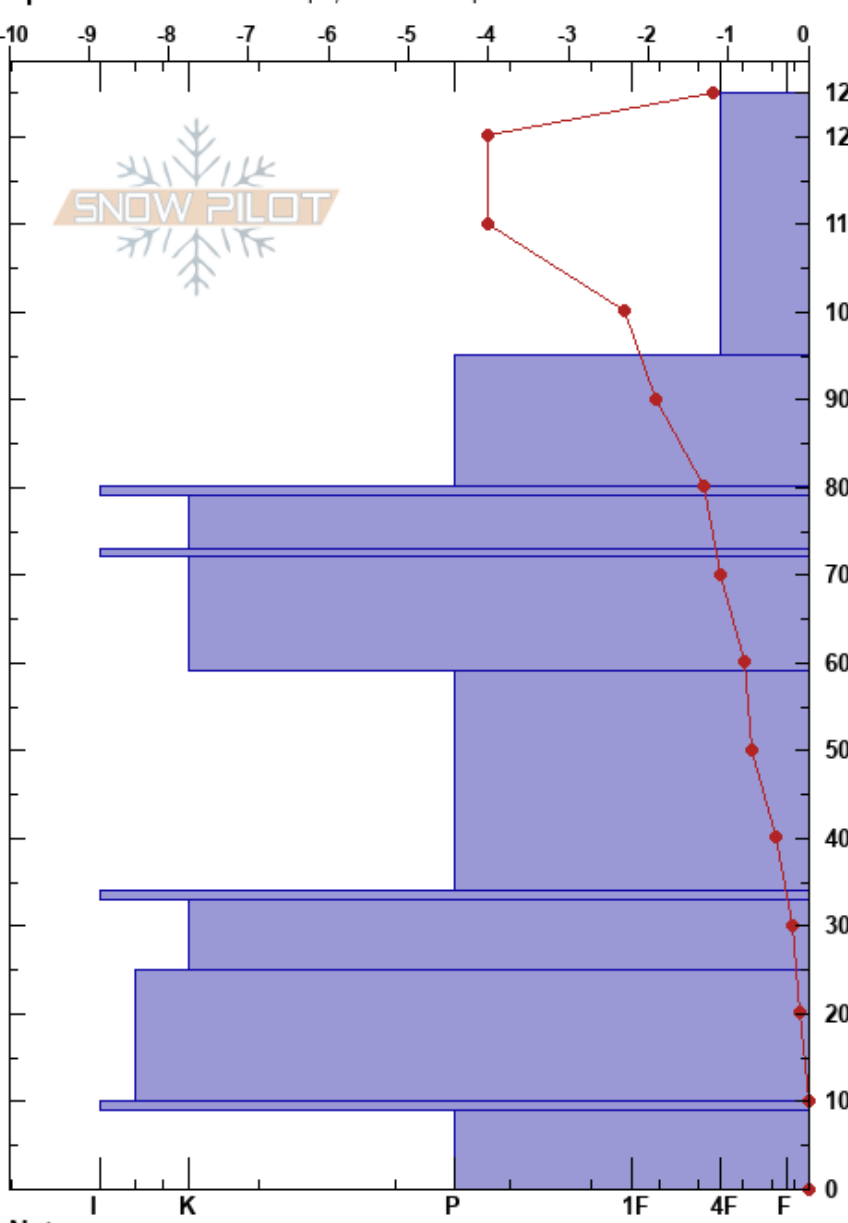

Steinskarfjellet low  
 Kvaløya  
 Norway  
 Elevation: 233 m  
 Aspect: N  
 Specifics: Ski tracks on slope; We skied slope

Paul Velsand  
 28/04/2017 - 12:15  
 Co-ord: 33W 639468E 7732280N  
 Slope Angle: 5°  
 Wind Loading:

Stability: Good HS:125 Layer Notes:  
 Air Temperature: 2.9°C PF:38 124.8-95cm:Problematic layer  
 Sky Cover: CLR  
 Precipitation: NO  
 Wind: Calm

| Form  | Crystal Size | Moisture | $\rho$ kg/m <sup>3</sup> | Stability tests & Layer comments |
|-------|--------------|----------|--------------------------|----------------------------------|
| V     | 1            | D        |                          |                                  |
| / (X) | 0.5          | D-M      | 210                      |                                  |
|       |              |          | 240                      | ←ECTN21 @103cm WL: FC. Bed: PPgp |
| ♡     | 2-3          | D-M      | 350                      |                                  |
| ■     |              |          |                          |                                  |
| ♡     | 1-2          | D-M      |                          |                                  |
| ♡     | 1-2          | D-M      | 310                      |                                  |
| .     | 0.3          | M        | 320                      |                                  |
| ■     |              |          |                          |                                  |
| ♡     | 1-3          | M        | 360                      |                                  |
| ♡     | 3-6          | D        | 370                      |                                  |
| ■     |              |          |                          |                                  |
| ♡     | 2-4          | M        | 350                      |                                  |

Notes: Snow height iButton: 110 cm.