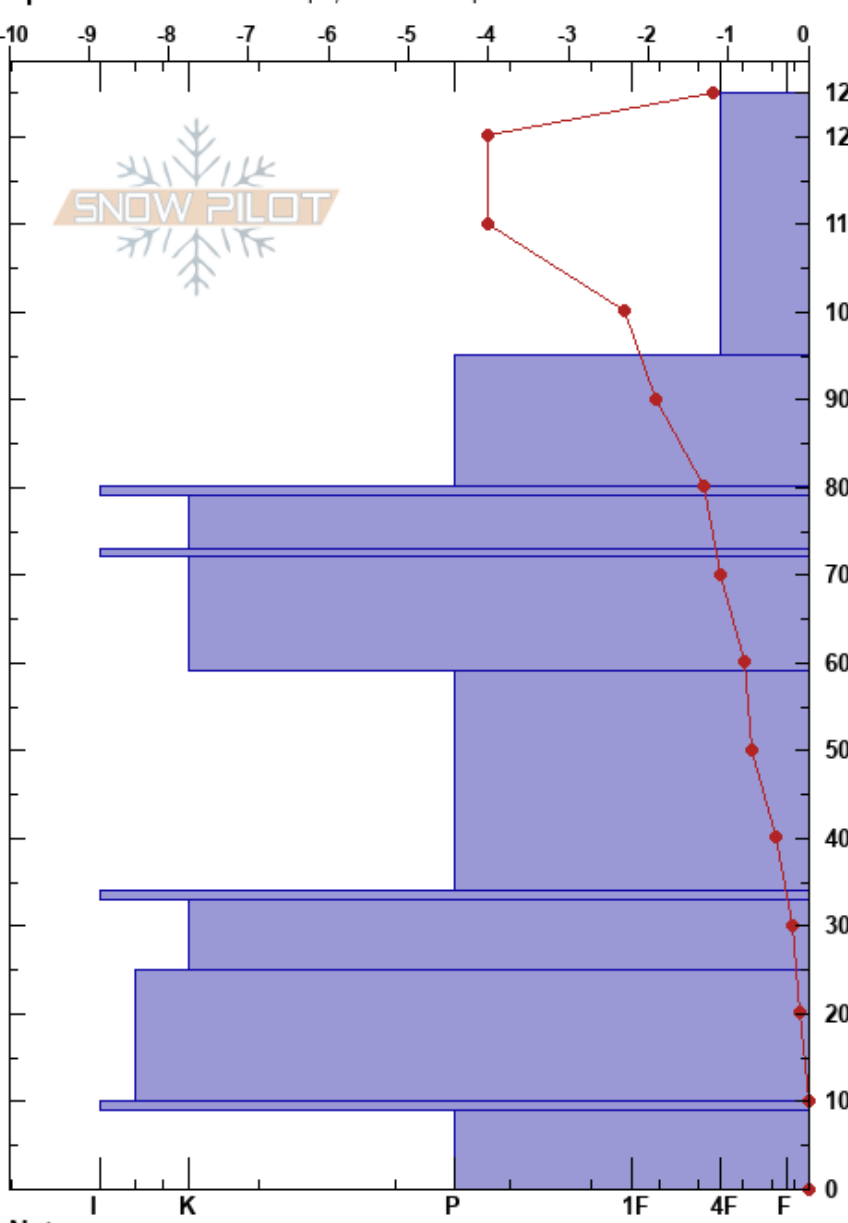

Steinskarfjellet low
 Kvaløya
 Norway
 Elevation: 233 m
 Aspect: N
 Specifics: Ski tracks on slope; We skied slope

Paul Velsand
 28/04/2017 - 12:15
 Co-ord: 33W 639468E 7732280N
 Slope Angle: 5°
 Wind Loading:

Stability: Good HS:125 Layer Notes:
 Air Temperature: 2.9°C PF:38 124.8-95cm:Problematic layer
 Sky Cover: CLR
 Precipitation: NO
 Wind: Calm

Form	Crystal Size	Moisture	ρ kg/m ³	Stability tests & Layer comments
V	1	D		
/ (X)	0.5	D-M	210	
			240	←ECTN21 @103cm WL: FC. Bed: PPgp
♡	2-3	D-M	350	
■				
♡	1-2	D-M		
♡	1-2	D-M	310	
.	0.3	M	320	
■				
♡	1-3	M	360	
♡	3-6	D	370	
■				
♡	2-4	M	350	

Notes: Snow height iButton: 110 cm.