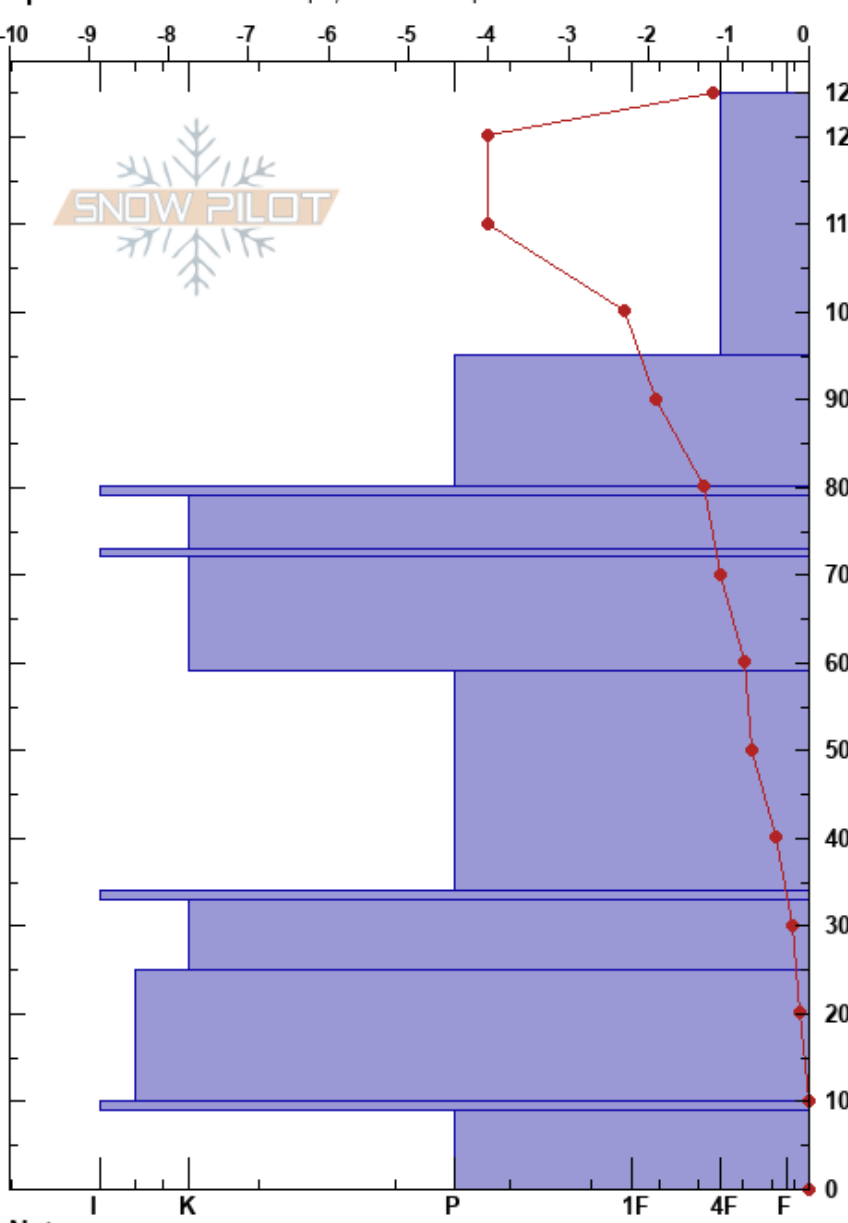

Steinskarfjellet low
 Kvaløya
 Norway
 Elevation: 233 m
 Aspect: N
 Specifics: Ski tracks on slope; We skied slope

Paul Velsand
 28/04/2017 - 12:15
 Co-ord: 33W 639468E 7732280N
 Slope Angle: 5°
 Wind Loading:

Stability: Good HS:125 Layer Notes:
 Air Temperature: 2.9°C PF:38 124.8-95cm:Problematic layer
 Sky Cover: CLR
 Precipitation: NO
 Wind: Calm

Height (cm)	Crystal		Moisture	ρ kg/m³	Stability tests & Layer comments
	Form	Size			
125	∇	1	D		
120					
110	∕ (Δ)	0.5	D-M	210	
100				240	←ECTN21 @103cm WL: FC. Bed: PPgp
90	♡	2-3	D-M	350	
80	■				
70	♡	1-2	D-M		
60	♡	1-2	D-M	310	
50	•	0.3	M	320	
40					
30	■				
20	♡	1-3	M	360	
10	♡	3-6	D	370	
0	■				
0	♡	2-4	M	350	

Notes: Snow height iButton: 110 cm.