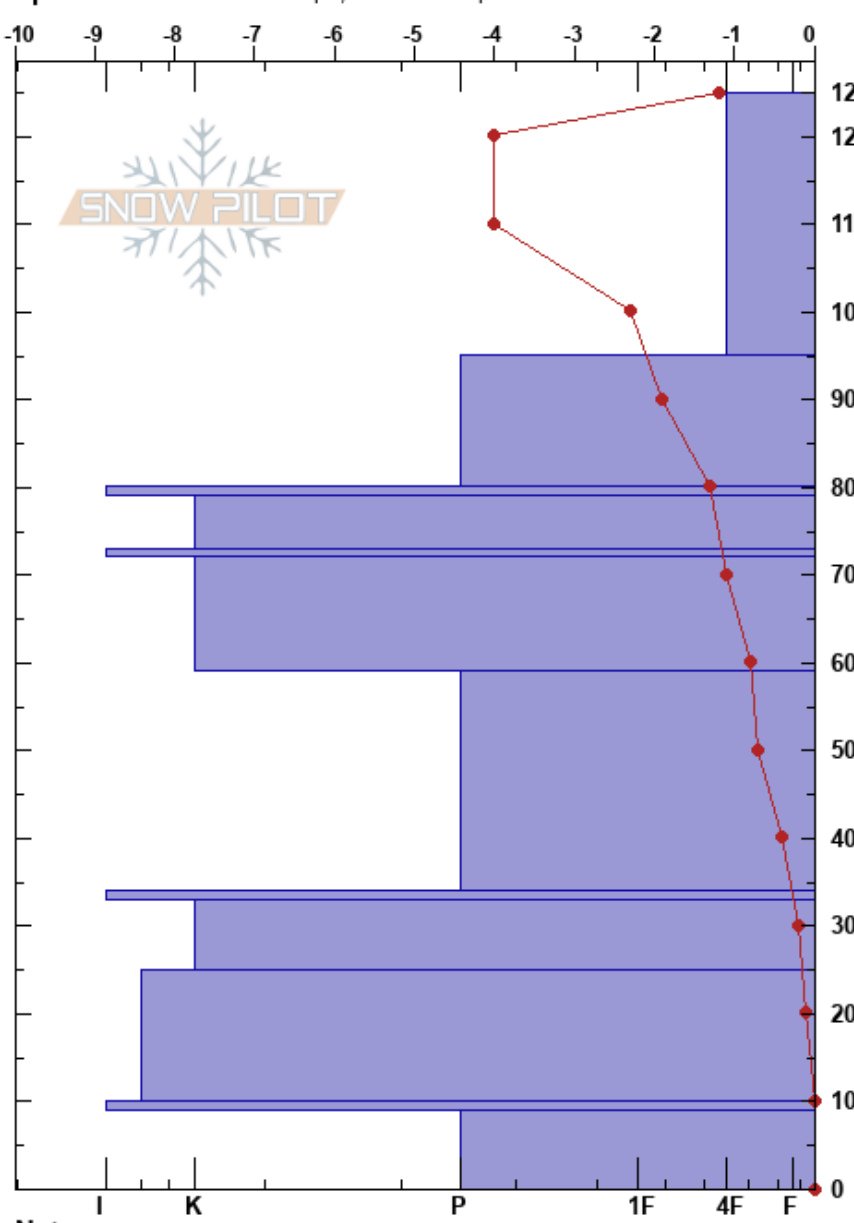

Steinskarfjellet low
 Kvaløya
 Norway
 Elevation: 233 m
 Aspect: N
 Specifics: Ski tracks on slope; We skied slope

Paul Velsand
 28/04/2017 - 12:15
 Co-ord: 33W 639468E 7732280N
 Slope Angle: 5°
 Wind Loading:

Stability: Good
 Air Temperature: 2.9°C
 Sky Cover: CLR
 Precipitation: NO
 Wind: Calm

HS:125
 PF:38
 124.8-95cm:Problematic layer

Form	Crystal Size	Moisture	ρ kg/m ³	Stability tests & Layer comments
V	1	D		
/ (X)	0.5	D-M	210	
			240	←ECTN21 @103cm WL: FC. Bed: PPgp
♡	2-3	D-M	350	
■				
♡	1-2	D-M		
♡	1-2	D-M	310	
.	0.3	M	320	
■				
♡	1-3	M	360	
♡	3-6	D	370	
■				
♡	2-4	M	350	

Notes: Snow height iButton: 110 cm.