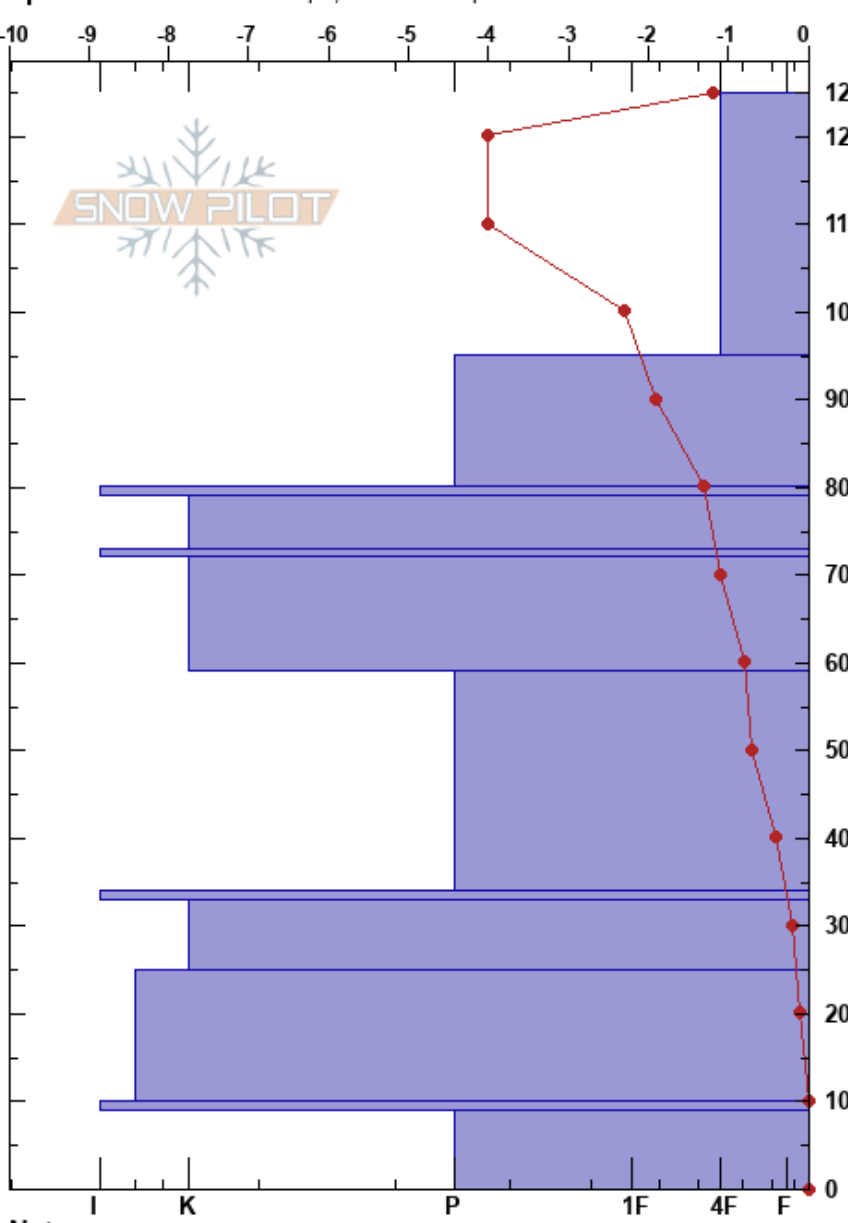

Steinskarfjellet low  
 Kvaløya  
 Norway  
 Elevation: 233 m  
 Aspect: N  
 Specifics: Ski tracks on slope; We skied slope

Paul Velsand  
 28/04/2017 - 12:15  
 Co-ord: 33W 639468E 7732280N  
 Slope Angle: 5°  
 Wind Loading:

Stability: Good HS:125 Layer Notes:  
 Air Temperature: 2.9°C PF:38 124.8-95cm:Problematic layer  
 Sky Cover: CLR  
 Precipitation: NO  
 Wind: Calm

Height (cm)	Crystal		Moisture	ρ kg/m³	Stability tests & Layer comments
	Form	Size			
125	∇	1	D		
120					
110	∕ (Δ)	0.5	D-M	210	
100				240	←ECTN21 @103cm WL: FC. Bed: PPgp
90	♡	2-3	D-M	350	
80	■				
70	♡	1-2	D-M		
60	♡	1-2	D-M	310	
50	.	0.3	M	320	
40					
30	■				
20	♡	1-3	M	360	
10	♡	3-6	D	370	
0	■				
0	♡	2-4	M	350	

Notes: Snow height iButton: 110 cm.