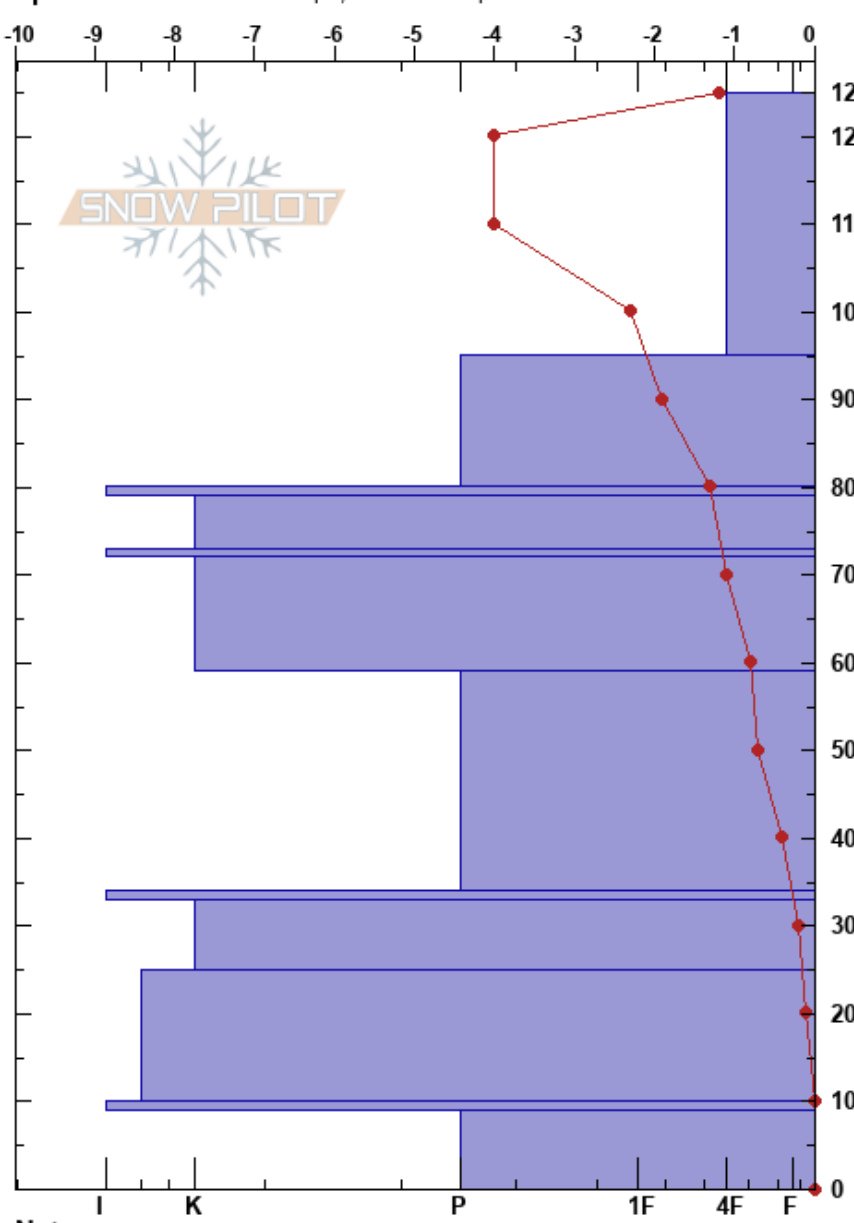

Steinskarfjellet low  
 Kvaløya  
 Norway  
 Elevation: 233 m  
 Aspect: N  
 Specifics: Ski tracks on slope; We skied slope

Paul Velsand  
 28/04/2017 - 12:15  
 Co-ord: 33W 639468E 7732280N  
 Slope Angle: 5°  
 Wind Loading:

Stability: Good  
 Air Temperature: 2.9°C  
 Sky Cover: CLR  
 Precipitation: NO  
 Wind: Calm

HS:125  
 PF:38  
 124.8-95cm:Problematic layer

Height (cm)	Crystal		Moisture	$\rho$ kg/m <sup>3</sup>	Stability tests & Layer comments
	Form	Size			
125	V	1	D		
120					
110	/ (X)	0.5	D-M	210	
100				240	←ECTN21 @103cm WL: FC. Bed: PPgp
90	♡	2-3	D-M	350	
80	■				
70	♡	1-2	D-M		
60	♡	1-2	D-M	310	
50	.	0.3	M	320	
40					
30	■				
20	♡	1-3	M	360	
10	♡	3-6	D	370	
0	■				
0	♡	2-4	M	350	

Notes: Snow height iButton: 110 cm.