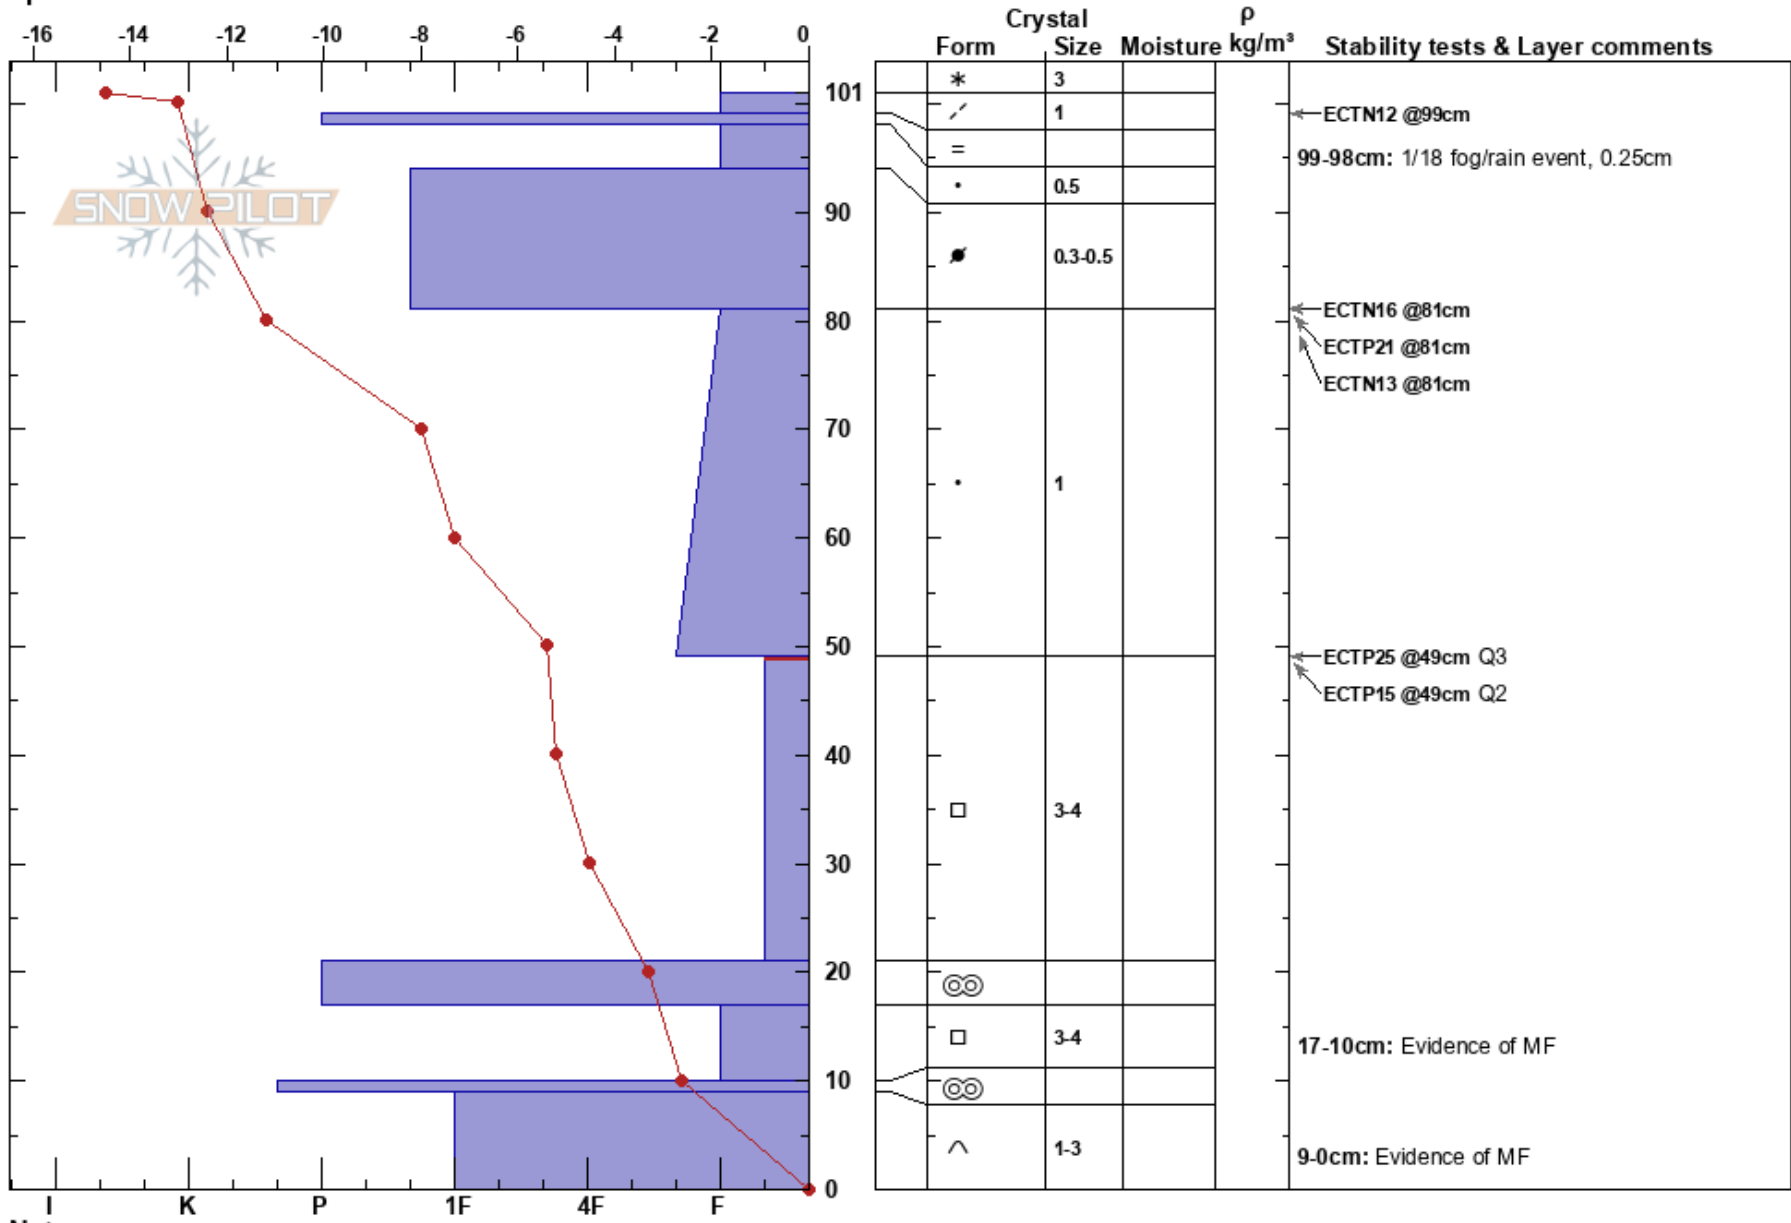

Y.C. Phase 3 Study
 Madison Range-N
 MT
Elevation: 9550 ft
Aspect: 350°
Specifics:

Griffin Dittmar
 01/23/2021 - 1:18pm
Co-ord: 45.19897N, -111.44073W
Slope Angle: 19°
Wind Loading: no

Stability:
Air Temperature: -11.5°C
Sky Cover: CLR
Precipitation: NO
Wind: SW Calm

HS: 101
PF: 14
PS: 14
Layer Notes:
 99-98cm: 1/18 fog/rain event, 0.25cm
 49-21cm: Problematic layer
 17-10cm: Evidence of MF
 9-0cm: Evidence of MF

Notes: Pit dug by: Doug McCabe, Griffin Dittmar, and Zach Scheunemann