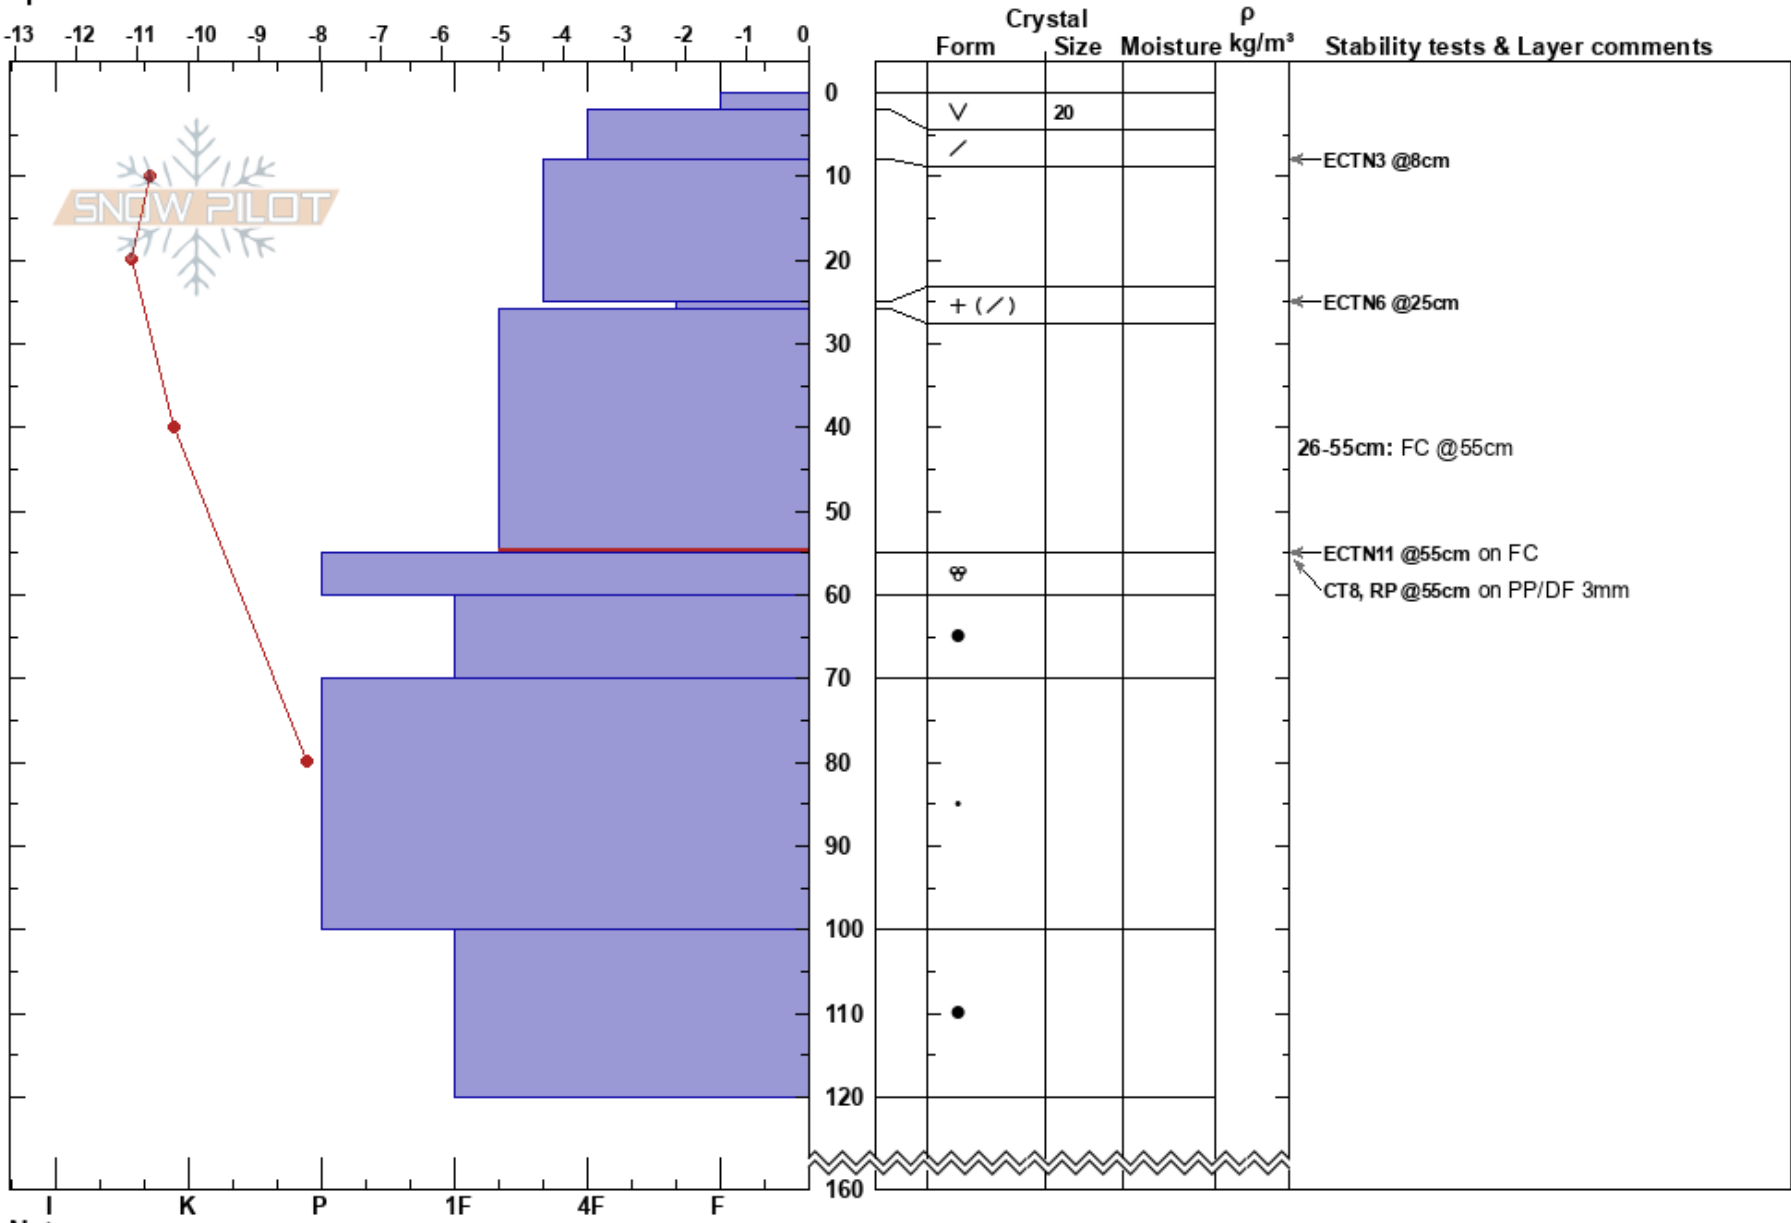

Kroenejenvaellie
 Grönfjället
 Sweden
 Elevation: 900 m
 Aspect: S
 Specifics:

Tyler Curtis
 27/01/2021 - 11:45
 Co-ord: 65.28358N, 15.64067E
 Slope Angle: 34°
 Wind Loading: previous

Stability: HS:160
 Air Temperature: -10.5°C PF:25
 Sky Cover: OVC
 Precipitation: S-1
 Wind: Calm
 Layer Notes:
 26-55cm: FC @55cm
 26-55cm: Problematic layer