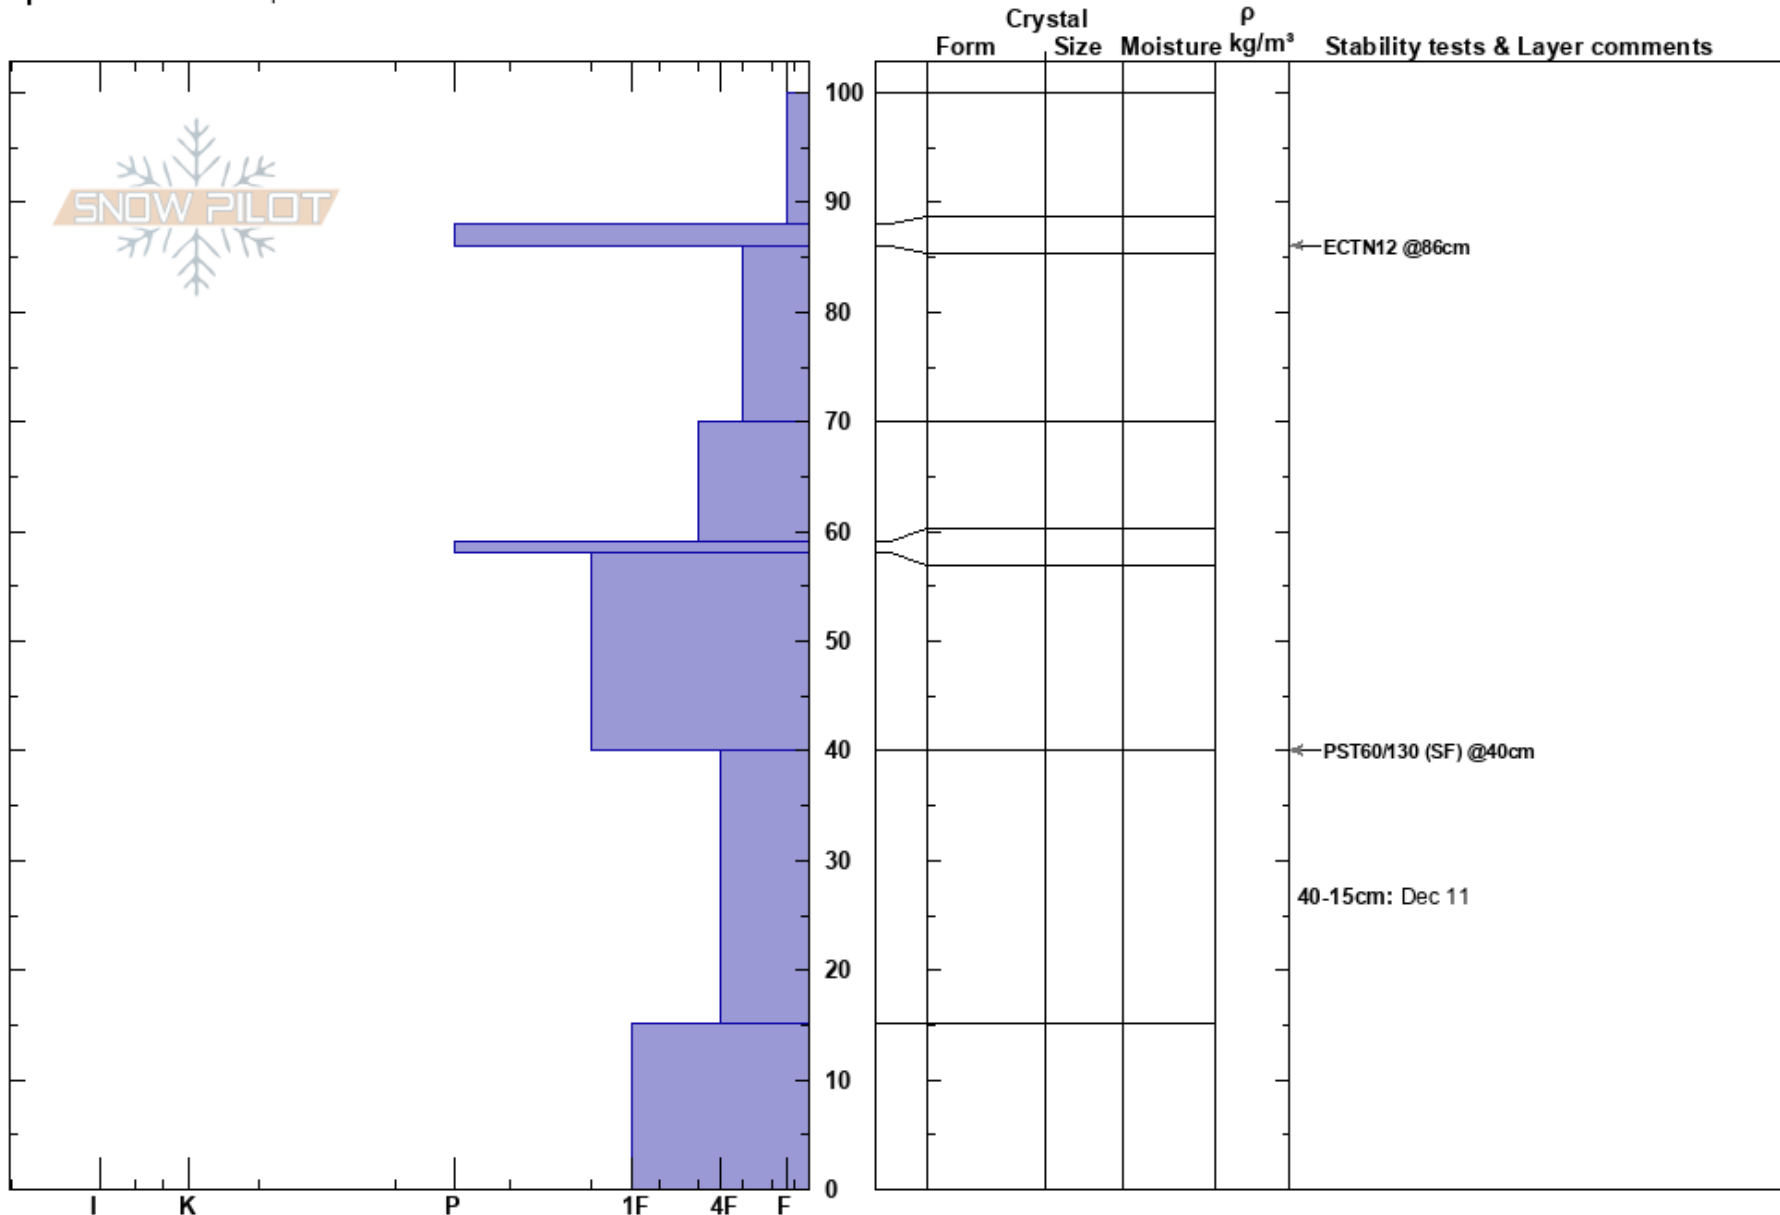

Incline Peak
 Carson Range
 NV
Elevation: 9255 ft
Aspect: N
Specifics: We skied slope

Alex Pitman
 01/26/2021 - 11:30am
Co-ord: 39.29830N, -119.94260W
Slope Angle: 23°
Wind Loading: no

Stability: HS:100
Air Temperature: 40-15cm: Dec 11
Sky Cover: CLR
Precipitation: NO
Wind: SW Light Breeze