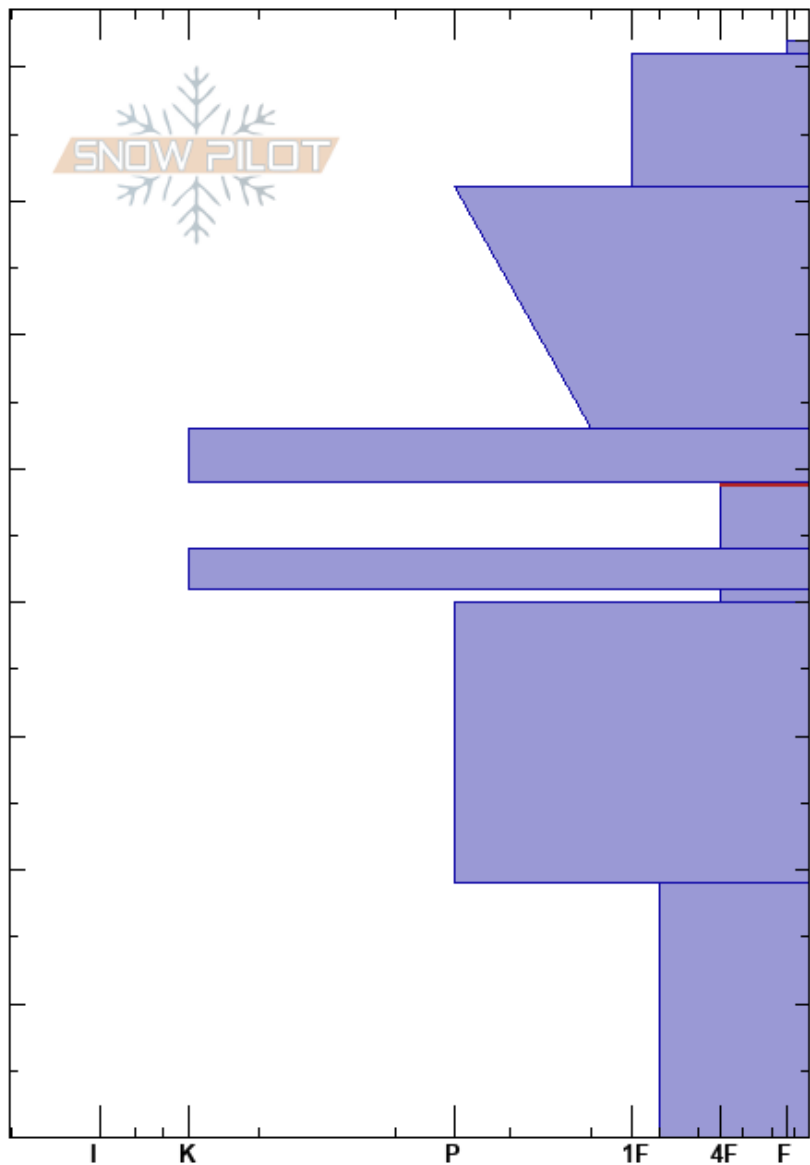

BP_waterPlant
 Front Range
 CO
Elevation: 11762 ft
Aspect: 31°
Specifics: We skied slope

Ron Simenhois
 01/26/2021 - 12:10pm
Co-ord: 13S 432025W 4405301N
Slope Angle: 15°
Wind Loading:

Stability: Good
Air Temperature:
Sky Cover:
Precipitation:
Wind:

HS:82
PS: 1 49-44cm:Problematic layer

Depth (cm)	Crystal		ρ kg/m ³	Stability tests & Layer comments
	Form	Size		
82				
80	+			
75	•			
70				
65	•			
60				
55				
50	⊙			← ECTP16 @49cm
48	□			
45	⊙			
43	□			
40				
35				
30				
25				
20				
15				
10	^			
0				