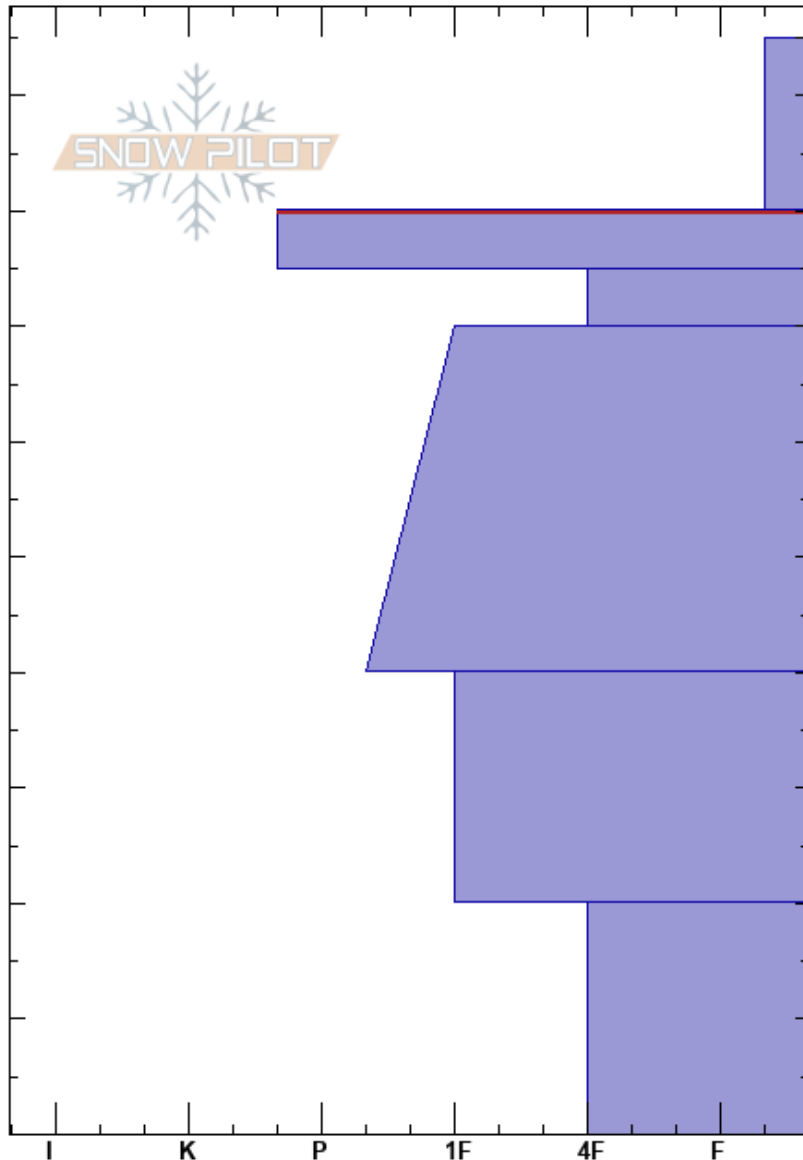

Hemlock
 Sierra Nevada
 CA
Elevation:
Aspect:
Specifics:

Ryan Huetter
 01/26/2021 - 2:00pm
Co-ord:
Slope Angle:
Wind Loading: yes

Stability:
Air Temperature: -12°C
Sky Cover: SCT
Precipitation: NO
Wind: SW Moderate

Layer Notes:
 80-75cm: Problematic layer

Height (cm)	Crystal		ρ kg/m ³	Stability tests & Layer comments
	Form	Size		
95				
90	*			
80	/			
75	□			
70				
60				
55	•			
50				
40				
30	⊖			
20				← ECTN12 @23cm ← CT16 @23cm
10	□			
0				