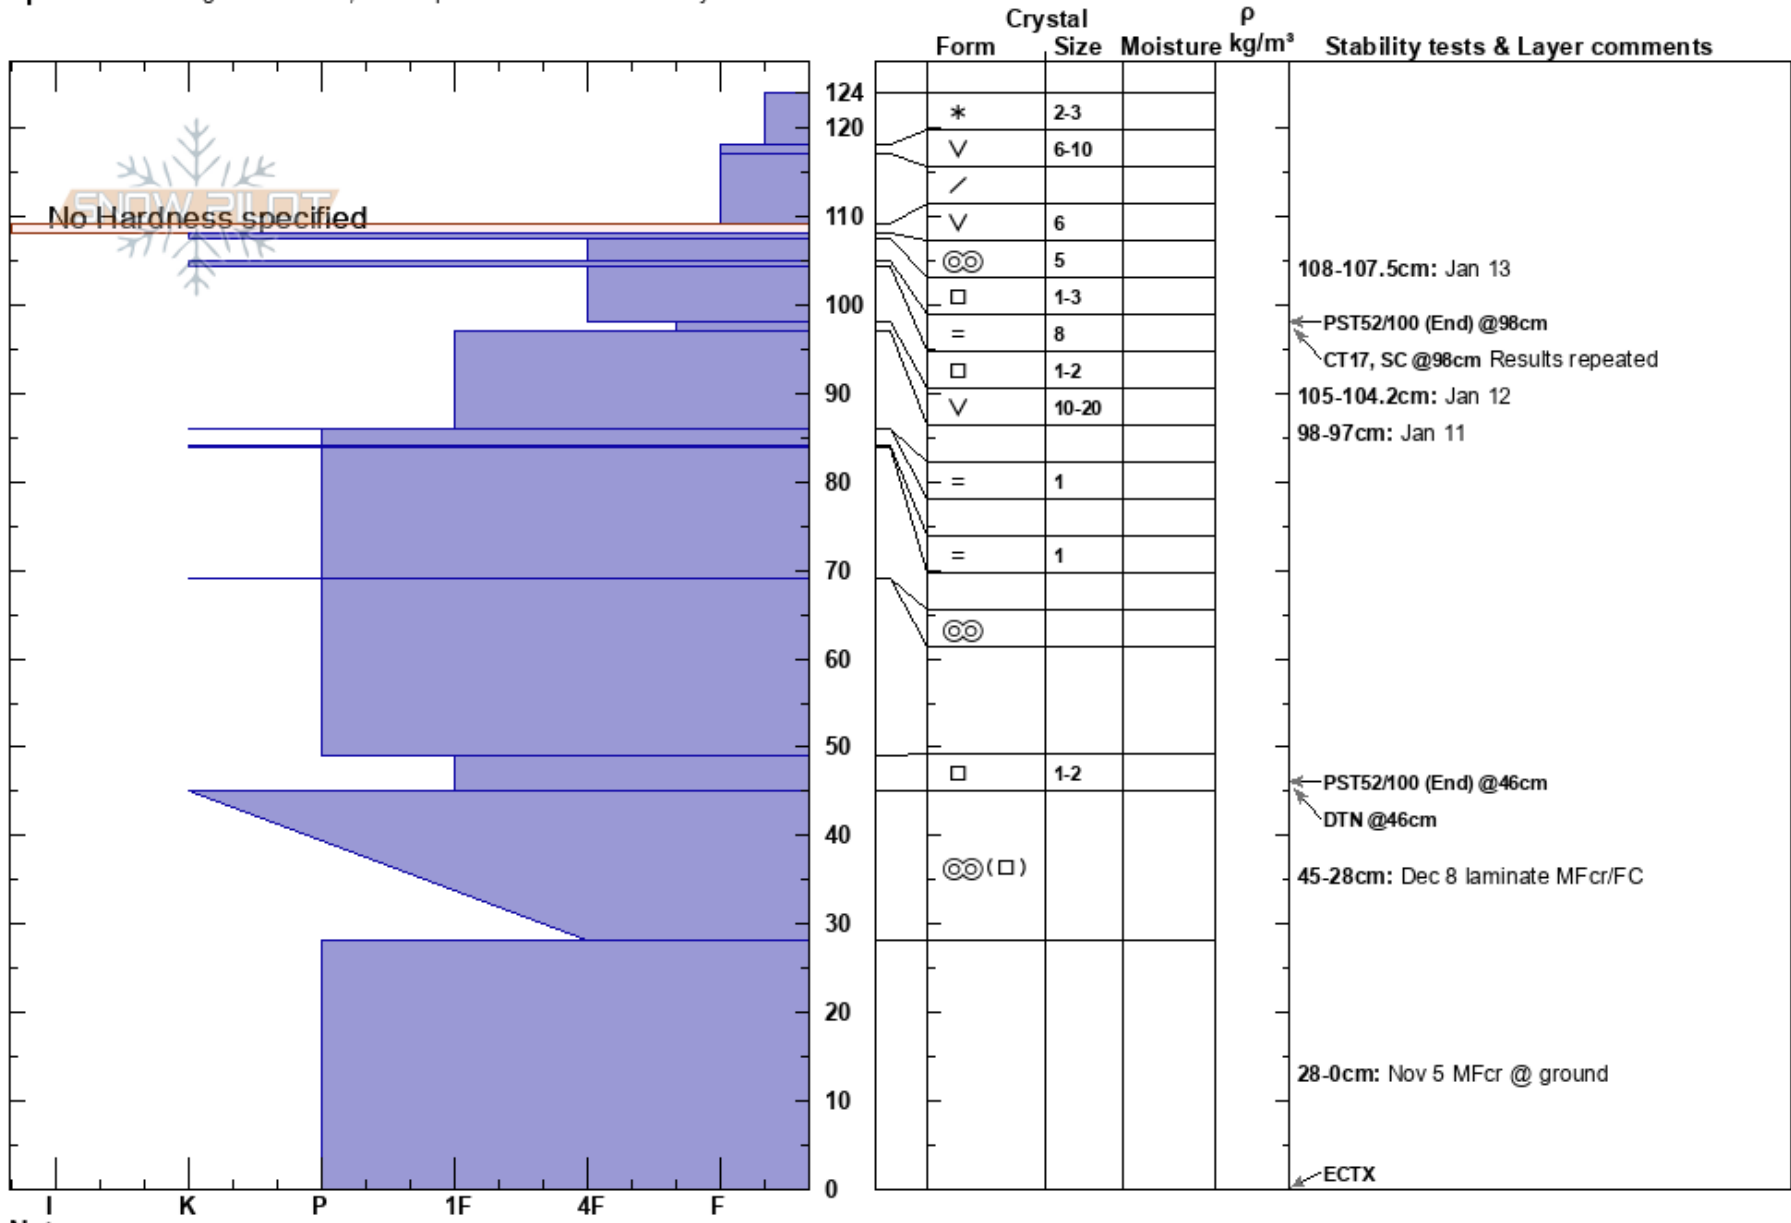

Silver King Upper Plot
 Selkirks
 BC
Elevation: 1871 m
Aspect: 180°
Specifics: Pit dug in a Ski Area; Pit is representative of backcountry

Whitewater Ski Patrol
 26/01/2021 - 11:40
Co-ord: 49.44484N, -117.13455W
Slope Angle:
Wind Loading:

Stability:
Air Temperature: -9.2°C **PF:**20
Sky Cover: X
Precipitation: S-1
Wind: W Light Breeze

HS:124
 108-107.5cm: Jan 13
 105-104.2cm: Jan 12
 98-97cm: Jan 11
 45-28cm: Dec 8 laminate MFcr/FC
 28-0cm: Nov 5 MFcr @ ground