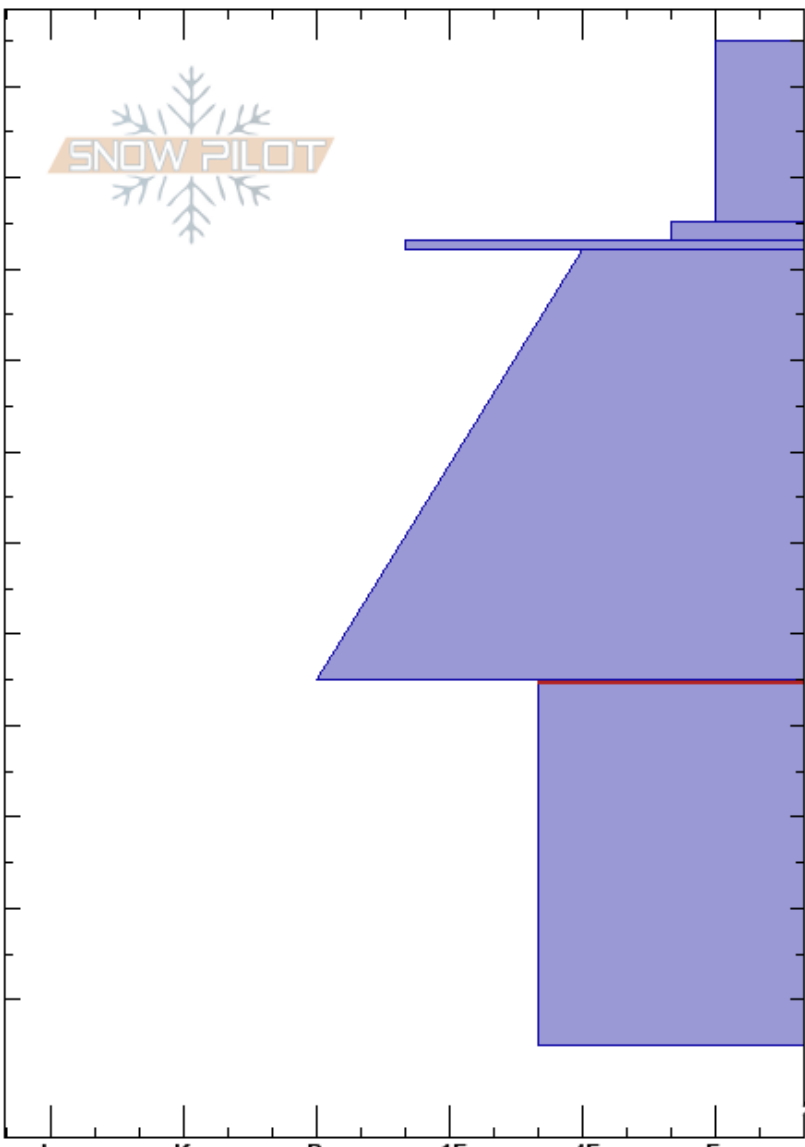

The Throne
 Bridger Range
 MT
 Elevation: 7883 ft
 Aspect: NE
 Specifics: Recent avalanche activity on similar slopes

Zach Keskinen
 01/26/2021 - 12:15pm
 Co-ord: 45.87524N, -110.95308W
 Slope Angle: 32°
 Wind Loading: previous

Stability:
 Air Temperature: -4°C
 Sky Cover: FEW
 Precipitation: S-1
 Wind: SE Light Breeze

HS:135
 PF:35
 Layer Notes:
 113-112cm: lots of D1 sluffs on this
 65-25cm: Problematic layer

Height (cm)	Crystal		Moisture	ρ kg/m ³	Stability tests & Layer comments
	Form	Size			
135					
120 - 135	/	1	D		
113 - 120	☐	1-2	D		← ECTN12 @113cm
110 - 113	-		D		← ECTN11 @113cm
65 - 110	☐	1-2	D		113-112cm: lots of D1 sluffs on this
25 - 65	^	2-4	D		← ECTN29 @65cm
0 - 25					

Notes: lots of small D1 loose dry avalanches on this aspect