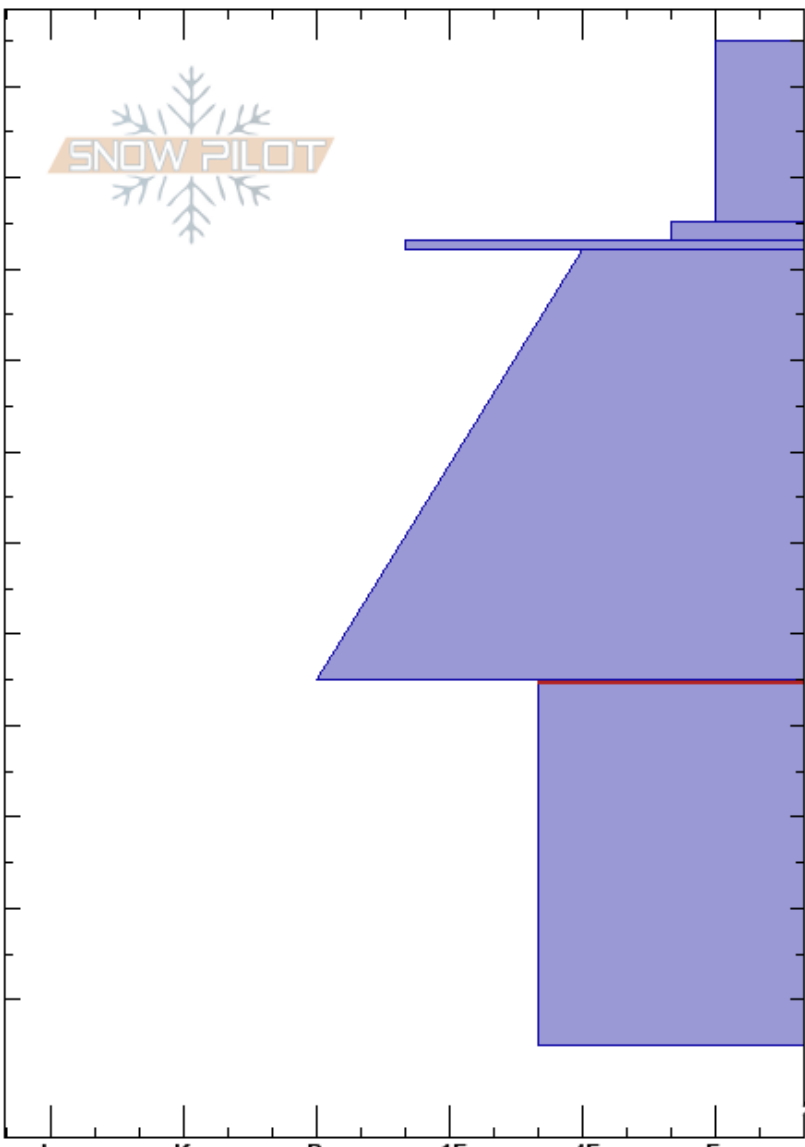

The Throne
 Bridger Range
 MT
 Elevation: 7883 ft
 Aspect: NE
 Specifics: Recent avalanche activity on similar slopes

Zach Keskinen
 01/26/2021 - 12:15pm
 Co-ord: 45.87524N, -110.95308W
 Slope Angle: 32°
 Wind Loading: previous

Stability:
 Air Temperature: -4°C
 Sky Cover: FEW
 Precipitation: S-1
 Wind: SE Light Breeze

HS:135
 PF:35
 Layer Notes:
 113-112cm: lots of D1 sluffs on this
 65-25cm: Problematic layer

Elevation (cm)	Crystal		Moisture	ρ kg/m ³	Stability tests & Layer comments
	Form	Size			
135					
130	/	1	D		
120	☐	1-2	D		
113	-		D		← ECTN12 @113cm ← ECTN11 @113cm 113-112cm: lots of D1 sluffs on this
100					
90	☐	1-2	D		
80					
70					
65					← ECTN29 @65cm
60					
50					
45	^	2-4	D		
40					
30					
25					
0					

Notes: lots of small D1 loose dry avalanches on this aspect