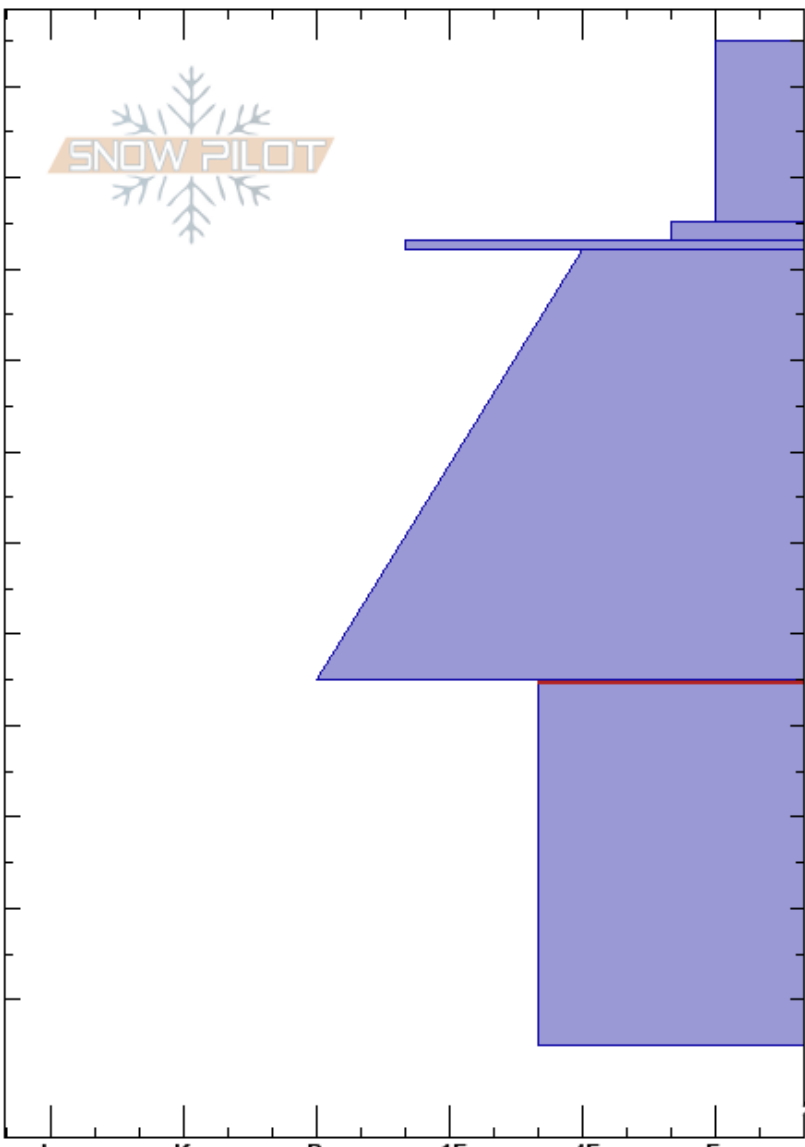

The Throne
 Bridger Range
 MT
 Elevation: 7883 ft
 Aspect: NE
 Specifics: Recent avalanche activity on similar slopes

Zach Keskinen
 01/26/2021 - 12:15pm
 Co-ord: 45.87524N, -110.95308W
 Slope Angle: 32°
 Wind Loading: previous

Stability:
 Air Temperature: -4°C
 Sky Cover: FEW
 Precipitation: S-1
 Wind: SE Light Breeze

HS:135
 PF:35
 Layer Notes:
 113-112cm: lots of D1 sluffs on this
 65-25cm: Problematic layer

Height (cm)	Crystal		Moisture	ρ kg/m ³	Stability tests & Layer comments
	Form	Size			
135 - 120	/	1	D		
113 - 112	☐	1-2	D		← ECTN12 @113cm
112 - 110	-		D		← ECTN11 @113cm
110 - 65	☐	1-2	D		113-112cm: lots of D1 sluffs on this
65 - 25	^	2-4	D		← ECTN29 @65cm
0 - 25					

Notes: lots of small D1 loose dry avalanches on this aspect