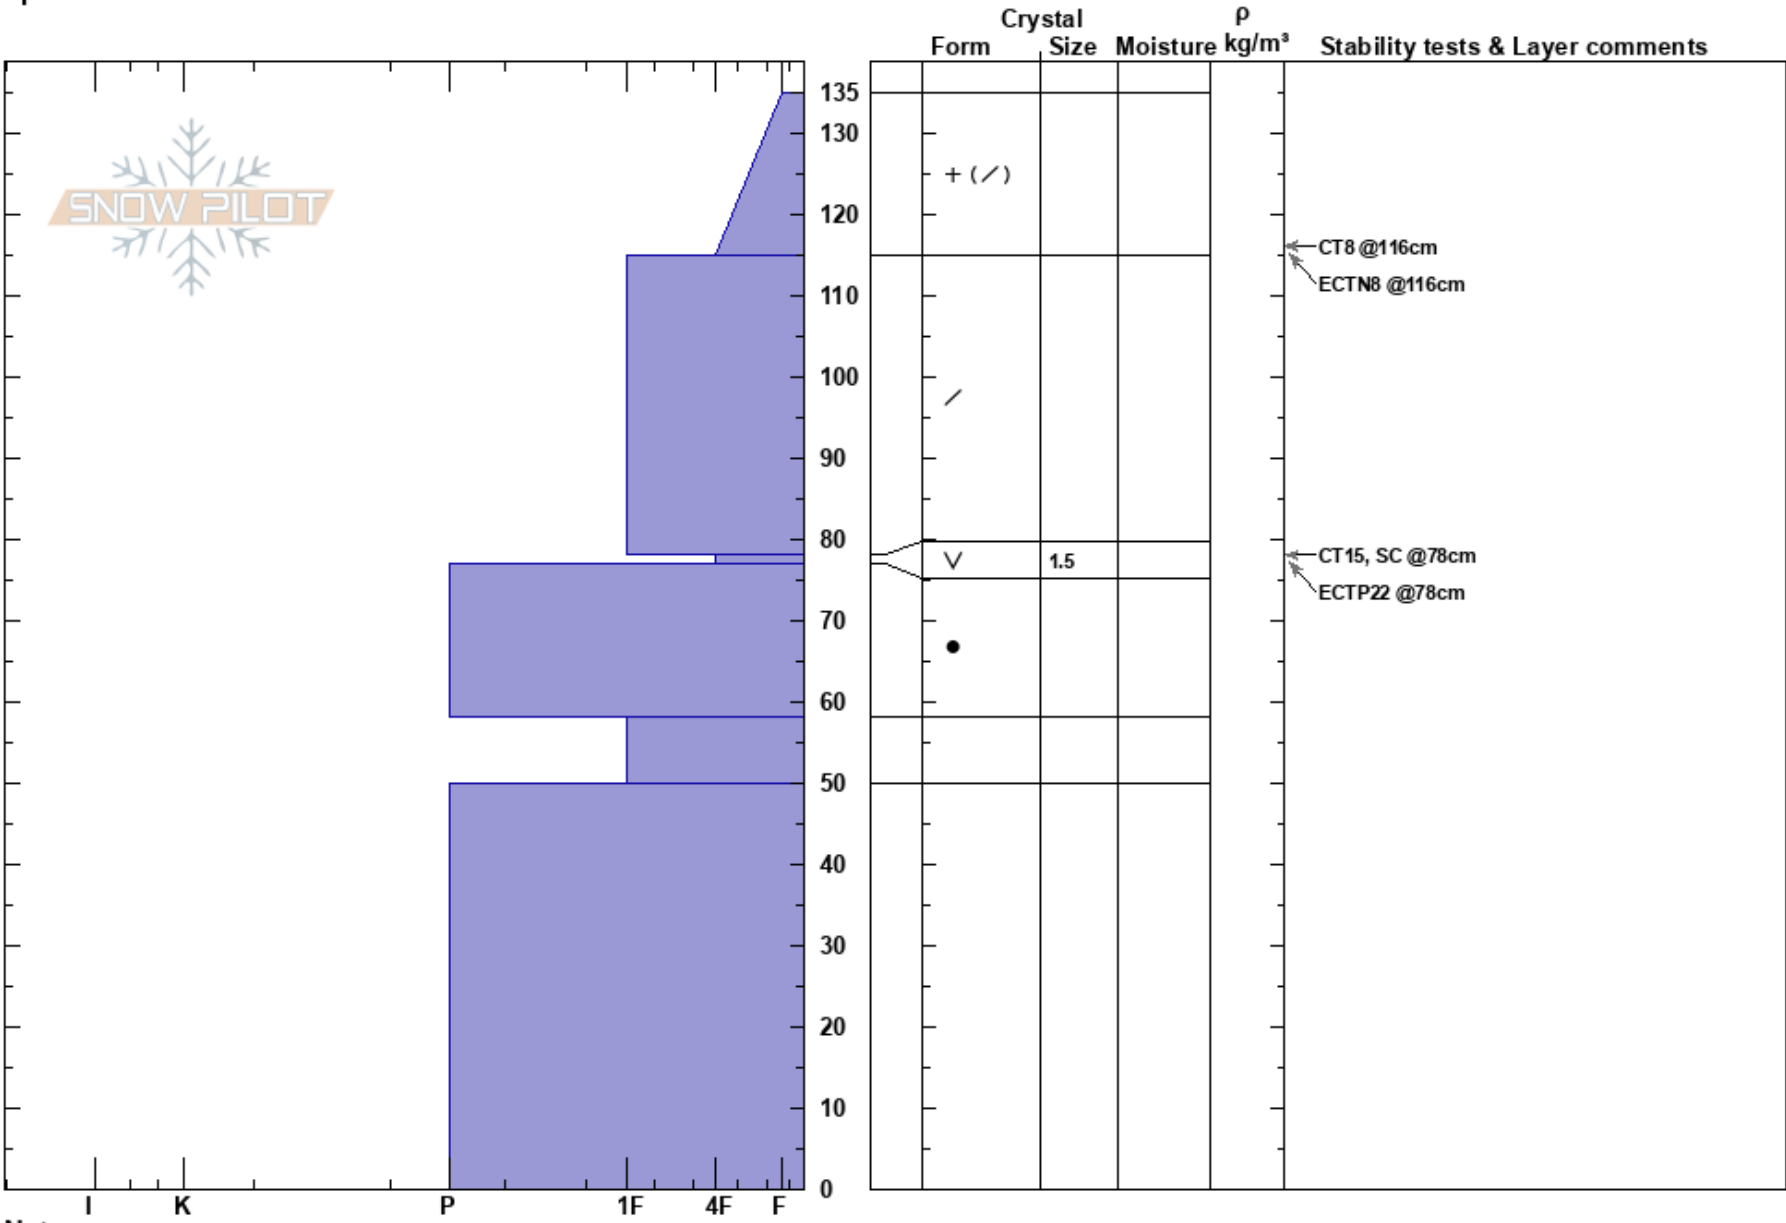

Kellostapuli  
 Finland  
 Elevation: 402 m  
 Aspect: N  
 Specifics:

Eeva Mäkelä  
 26/01/2021 - 13:50  
 Co-ord: 35W 382728E 7499797N  
 Slope Angle: 27°  
 Wind Loading: previous

Stability:  
 Air Temperature: -9°C  
 Sky Cover: OVC  
 Precipitation: NO  
 Wind: E Light Breeze

HS:135  
 PF:25 78-77cm:Problematic layer

Notes: