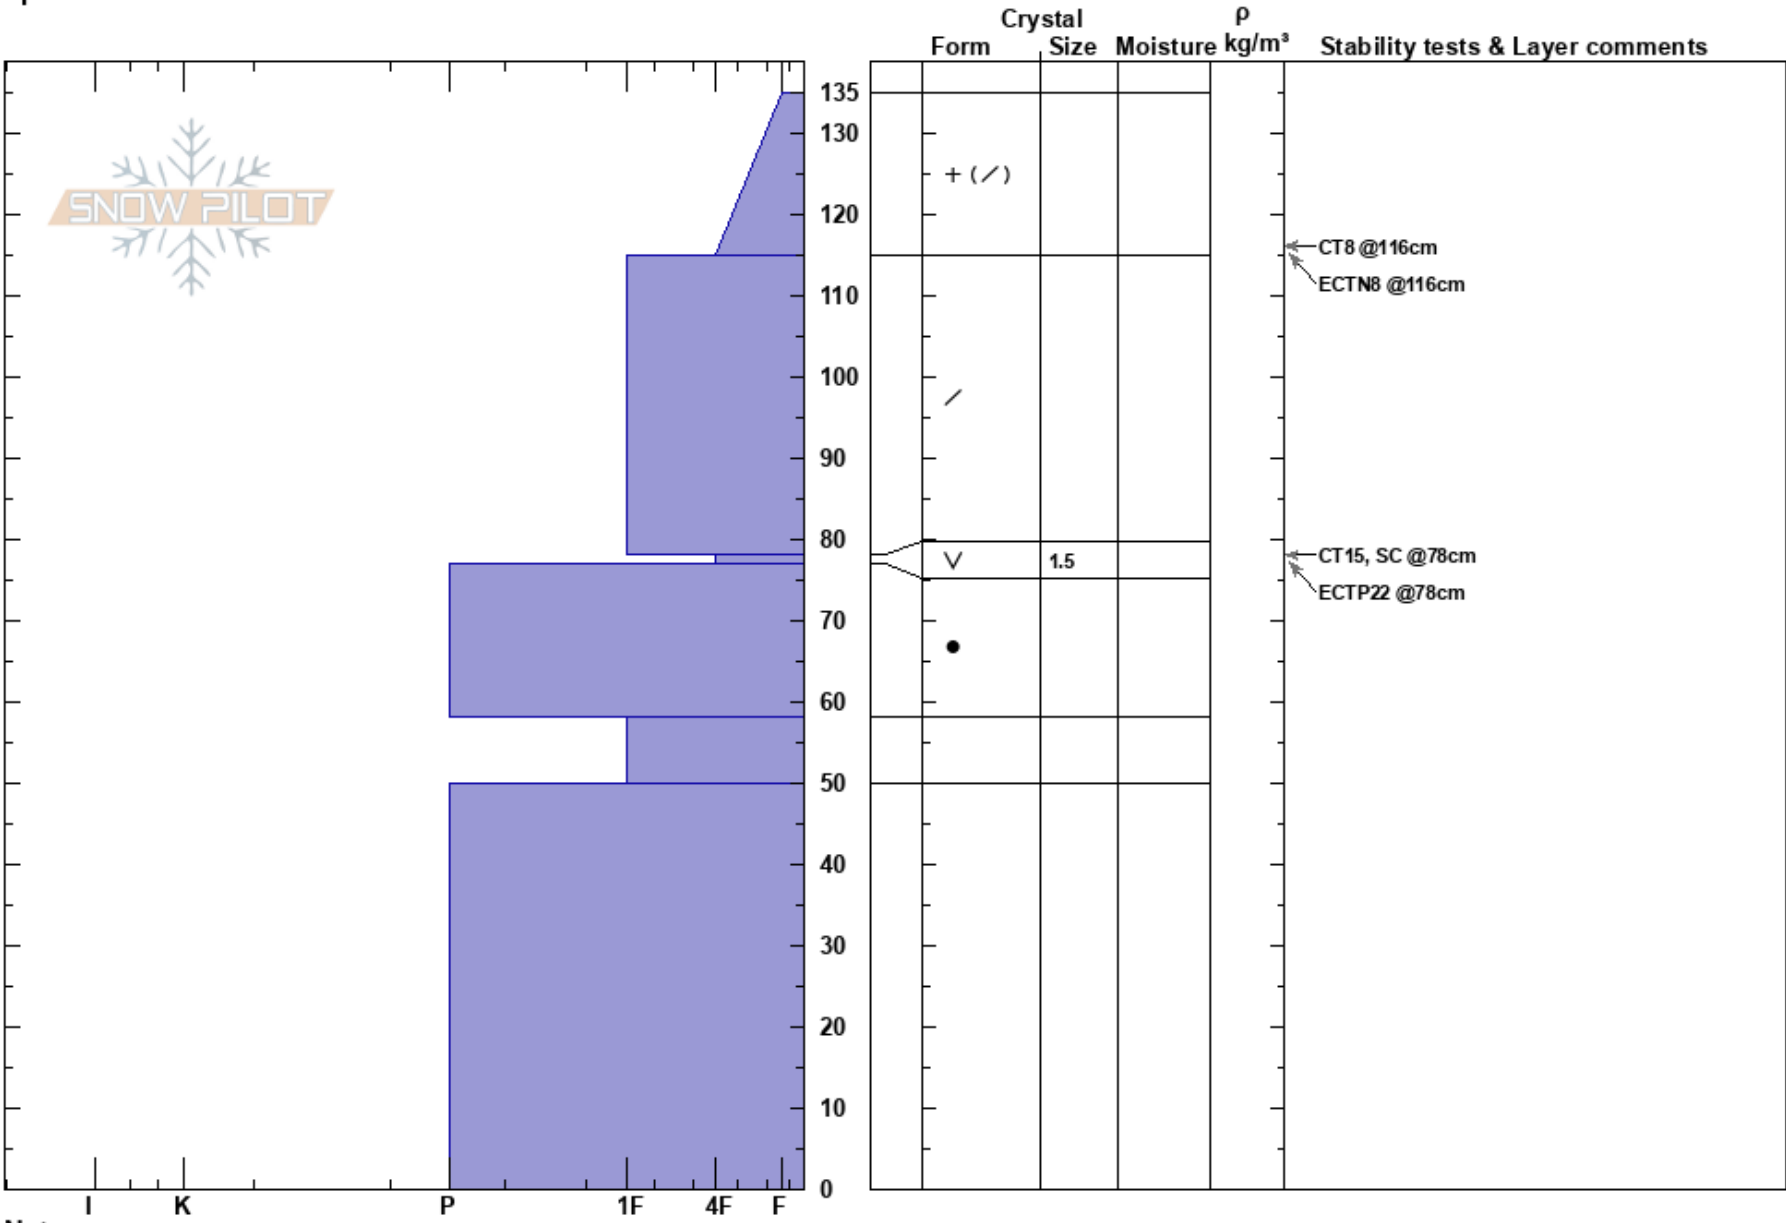

Kellostapuli  
 Finland  
 Elevation: 402 m  
 Aspect: N  
 Specifics:

Eeva Mäkelä  
 26/01/2021 - 13:50  
 Co-ord: 35W 382728E 7499797N  
 Slope Angle: 27°  
 Wind Loading: previous

Stability:  
 Air Temperature: -9°C  
 Sky Cover: OVC  
 Precipitation: NO  
 Wind: E Light Breeze

HS:135  
 PF:25 78-77cm:Problematic layer

Notes:

I K P 1F 4F F