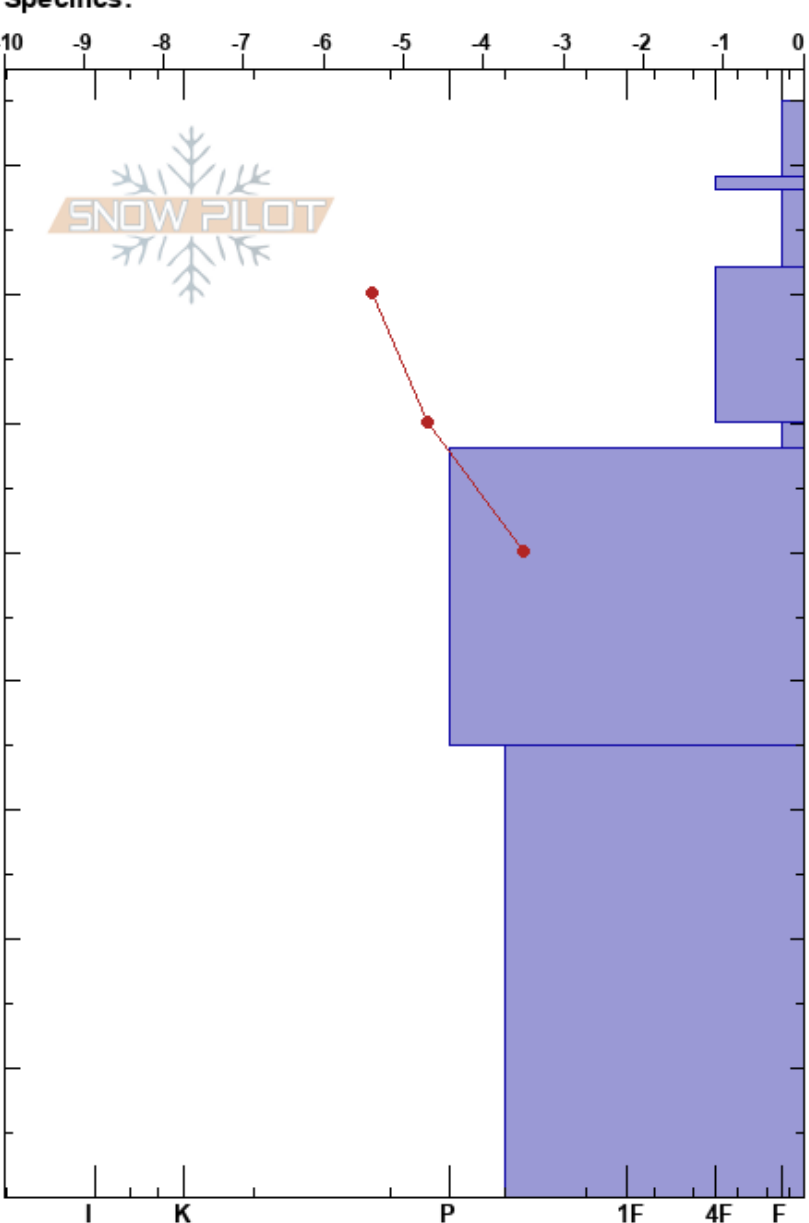

Kellostapuli
 Finland
 Elevation: 401 m
 Aspect: N
 Specifics:

Eeva Mäkelä
 26/01/2021 - 13:20
 Co-ord: 35W 382634E 7499789N
 Slope Angle: 26°
 Wind Loading: previous

Stability:
 Air Temperature: -9°C
 Sky Cover: OVC
 Precipitation: NO
 Wind: E Light Breeze

Layer Notes:

Height (cm)	Crystal		Moisture	ρ kg/m ³	Stability tests & Layer comments
	Form	Size			
85					
80	+ (/)				
79	/				← CT6, RP @79cm
79	□	1.5			← ECTN7 @79cm
70					
60	□	1.5			← CT21, SC @60cm
60					← ECTN23 @60cm
50					
45	•				
35					
0					