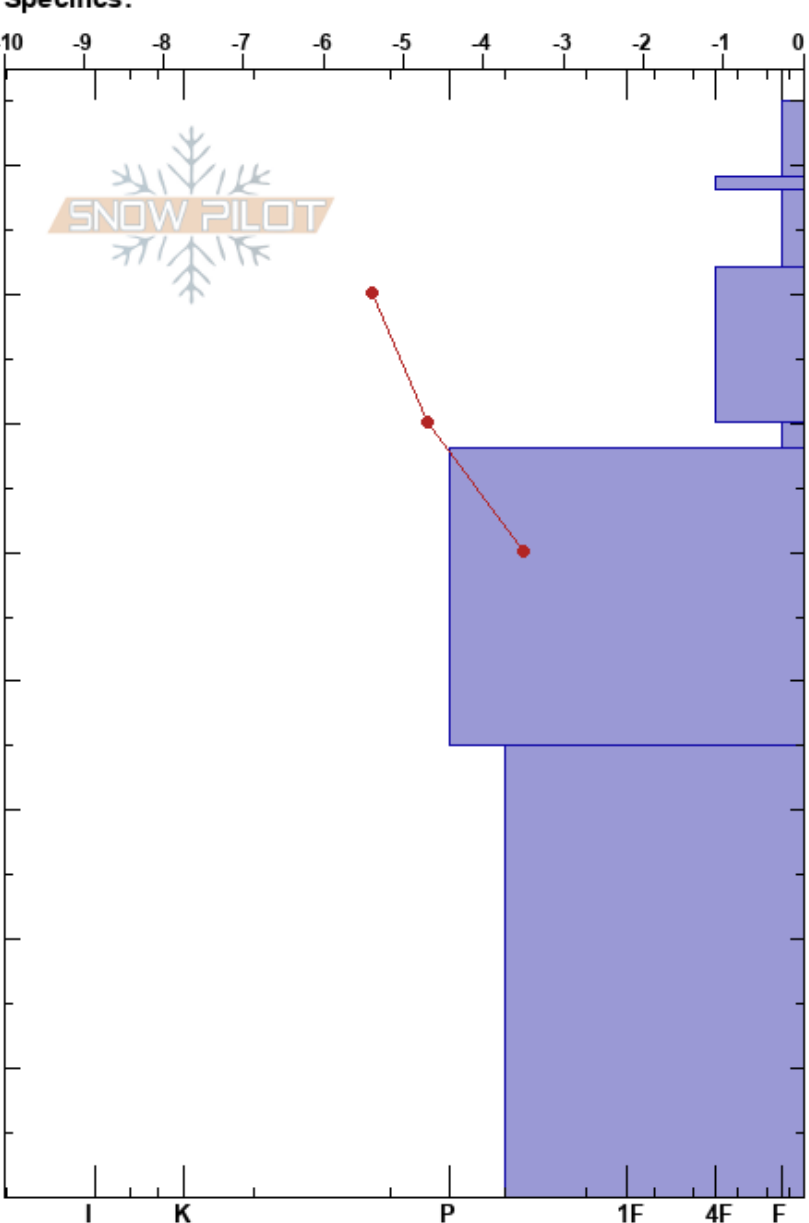

Kellostapuli
 Finland
 Elevation: 401 m
 Aspect: N
 Specifics:

Eeva Mäkelä
 26/01/2021 - 13:20
 Co-ord: 35W 382634E 7499789N
 Slope Angle: 26°
 Wind Loading: previous

Stability:
 Air Temperature: -9°C
 Sky Cover: OVC
 Precipitation: NO
 Wind: E Light Breeze

Layer Notes:

Height (cm)	Crystal		Moisture	ρ kg/m ³	Stability tests & Layer comments
	Form	Size			
85					
80	+ (/)				
79	/				CT6, RP @79cm ECTN7 @79cm
70	□	1.5			
60	□	1.5			CT21, SC @60cm ECTN23 @60cm
55	•				
35					